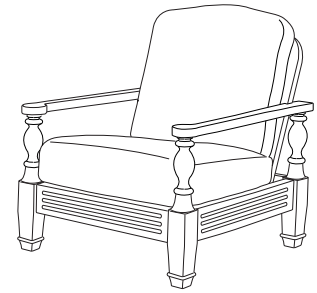

**AD-7021**  
Adagio Dining Side Chair  
22.5" w × 24.5" d × 36" h

**GIATI**  
DESIGNS BY MARK SINGER

GIATI DESIGNS, INC.  
Santa Barbara, California  
Tel 805.684.8349 Fax 805.684.8359  
[www.giati.com](http://www.giati.com)

**AD-7021** back view

Available in casual finishes  
for interior and exterior use:  
Natural Teak, Driftwood Finish, or  
Protective UV Inhibitor (Teak Oil)

*Giati*

**Armless Lounge Chair**  
AD-7031

**Ottoman**  
AD-7040

**Lounge Chair**  
AD-7030

**Dining Arm Chair**  
AD-7020

**60" Round Dining Table**  
PL-6007  
(other sizes available)

**Side Chair**  
AD-7021

**Chaise Lounge**  
AD-7050 (shown with optional headrest)