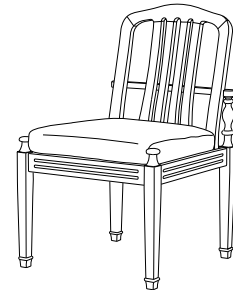

**AD-7021**  
Adagio Dining Side Chair  
22.5" w × 24.5" d × 36" h

**GIATI**  
DESIGNS BY MARK SINGER

GIATI DESIGNS, INC.  
Santa Barbara, California  
Tel 805.684.8349 Fax 805.684.8359  
[www.giati.com](http://www.giati.com)

**Lounge Chair**  
AD-7030

**Dining Arm Chair**  
AD-7020

**60" Round Dining Table**  
PL-6007  
(other sizes available)

**Side Chair**  
AD-7021

**Chaise Lounge**  
AD-7050 (shown with optional headrest)