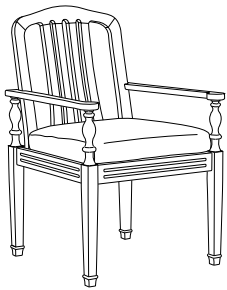

AD-7021
Adagio Dining Side Chair
22.5" w × 24.5" d × 36" h

GIATI
DESIGNS BY MARK SINGER

GIATI DESIGNS, INC.
Santa Barbara, California
Tel 805.684.8349 Fax 805.684.8359
www.giati.com

AD-7021 back view

Available in casual finishes
for interior and exterior use:
Natural Teak, Driftwood Finish, or
Protective UV Inhibitor (Teak Oil)

Giati

Armless Lounge Chair
AD-7031

Ottoman
AD-7040

Lounge Chair
AD-7030

Dining Arm Chair
AD-7020

60" Round Dining Table
PL-6007
(other sizes available)

Side Chair
AD-7021

Chaise Lounge
AD-7050 (shown with optional headrest)

Side Table
PL-6070

Settee
AD-7000

GIATI

DESIGNS BY MARK SINGER

GIATI DESIGNS, INC.
Santa Barbara, California
Tel 805.684.8349 Fax 805.684.8359
www.giati.com

Available in casual finishes for interior and exterior use: Natural Teak, Driftwood Finish, Protective UV Inhibitor (Teak Oil).
Table tops available in teak or limestone