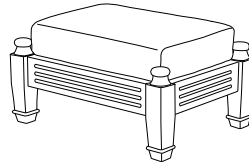

AD-7021
Adagio Dining Side Chair
22.5" w × 24.5" d × 36" h

GIATI
DESIGNS BY MARK SINGER

GIATI DESIGNS, INC.
Santa Barbara, California
Tel 805.684.8349 Fax 805.684.8359
www.giati.com

AD-7021 back view

Available in casual finishes
for interior and exterior use:
Natural Teak, Driftwood Finish, or
Protective UV Inhibitor (Teak Oil)

Giati

Armless Lounge Chair
AD-7031

Ottoman
AD-7040

Lounge Chair
AD-7030

Dining Arm Chair
AD-7020

60" Round Dining Table
PL-6007
(other sizes available)

Side Chair
AD-7021

Chaise Lounge
AD-7050 (shown with optional headrest)