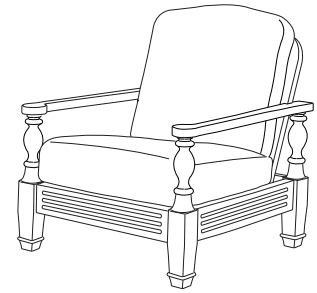

AD-7021
Adagio Dining Side Chair
22.5" w × 24.5" d × 36" h

GIATI
DESIGNS BY MARK SINGER

GIATI DESIGNS, INC.
Santa Barbara, California
Tel 805.684.8349 Fax 805.684.8359
www.giati.com

AD-7021 back view

Available in casual finishes
for interior and exterior use:
Natural Teak, Driftwood Finish, or
Protective UV Inhibitor (Teak Oil)

Giati

Armless Lounge Chair
AD-7031

Ottoman
AD-7040

Lounge Chair
AD-7030

Dining Arm Chair
AD-7020

60" Round Dining Table
PL-6007
(other sizes available)

Side Chair
AD-7021

Chaise Lounge
AD-7050 (shown with optional headrest)