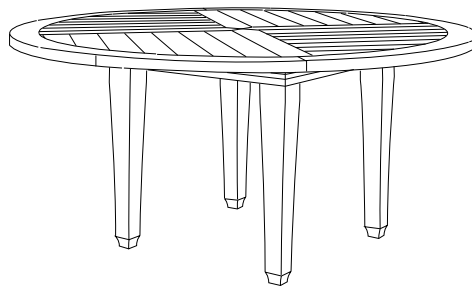

**AD-7021** back view

Available in casual finishes  
for interior and exterior use:  
Natural Teak, Driftwood Finish, or  
Protective UV Inhibitor (Teak Oil)

*Giati*

**Armless Lounge Chair**  
AD-7031

**Ottoman**  
AD-7040

**Lounge Chair**  
AD-7030

**Dining Arm Chair**  
AD-7020

**60" Round Dining Table**  
PL-6007  
(other sizes available)

**Side Chair**  
AD-7021

**Chaise Lounge**  
AD-7050 (shown with optional headrest)