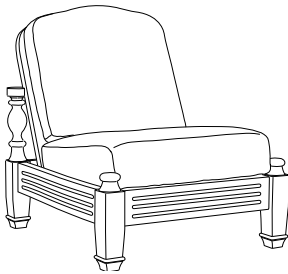

AD-7021
Adagio Dining Side Chair
22.5" w × 24.5" d × 36" h

GIATI
DESIGNS BY MARK SINGER

GIATI DESIGNS, INC.
Santa Barbara, California
Tel 805.684.8349 Fax 805.684.8359
www.giati.com

AD-7021 back view

Available in casual finishes
for interior and exterior use:
Natural Teak, Driftwood Finish, or
Protective UV Inhibitor (Teak Oil)

Giati

Armless Lounge Chair
AD-7031

Ottoman
AD-7040

Lounge Chair
AD-7030

Dining Arm Chair
AD-7020

60" Round Dining Table
PL-6007
(other sizes available)

Side Chair
AD-7021

Chaise Lounge
AD-7050 (shown with optional headrest)