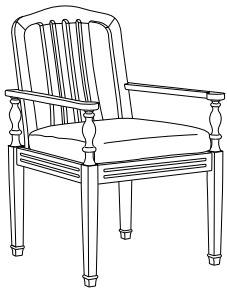

**AD-7021**  
Adagio Dining Side Chair  
22.5" w × 24.5" d × 36" h

**GIATI**  
DESIGNS BY MARK SINGER

GIATI DESIGNS, INC.  
Santa Barbara, California  
Tel 805.684.8349 Fax 805.684.8359  
[www.giati.com](http://www.giati.com)

**AD-7021** back view

Available in casual finishes  
for interior and exterior use:  
Natural Teak, Driftwood Finish, or  
Protective UV Inhibitor (Teak Oil)

*Giati*

**Armless Lounge Chair**  
AD-7031

**Ottoman**  
AD-7040

**Lounge Chair**  
AD-7030

**Dining Arm Chair**  
AD-7020

**60" Round Dining Table**  
PL-6007  
(other sizes available)

**Side Chair**  
AD-7021

**Chaise Lounge**  
AD-7050 (shown with optional headrest)