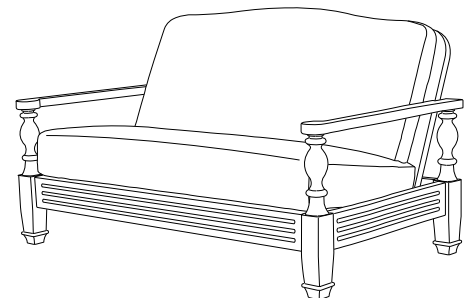

AD-7021
Adagio Dining Side Chair
22.5" w × 24.5" d × 36" h

GIATI
DESIGNS BY MARK SINGER

GIATI DESIGNS, INC.
Santa Barbara, California
Tel 805.684.8349 Fax 805.684.8359
www.giati.com

AD-7021 back view

Available in casual finishes
for interior and exterior use:
Natural Teak, Driftwood Finish, or
Protective UV Inhibitor (Teak Oil)

Giati

Armless Lounge Chair
AD-7031

Ottoman
AD-7040

Lounge Chair
AD-7030

Dining Arm Chair
AD-7020

60" Round Dining Table
PL-6007
(other sizes available)

Side Chair
AD-7021

Chaise Lounge
AD-7050 (shown with optional headrest)

Side Table
PL-6070

Settee
AD-7000

GIATI

DESIGNS BY MARK SINGER

GIATI DESIGNS, INC.
Santa Barbara, California
Tel 805.684.8349 Fax 805.684.8359
www.giati.com

Available in casual finishes for interior and exterior use: Natural Teak, Driftwood Finish, Protective UV Inhibitor (Teak Oil).
Table tops available in teak or limestone