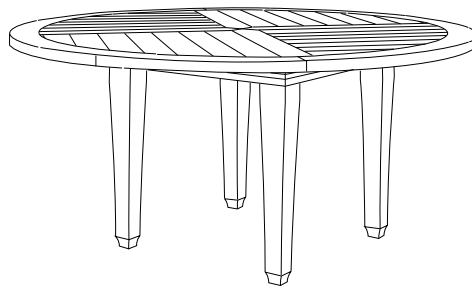

Giati

Armless Lounge Chair
AD-7031

Ottoman
AD-7040

Lounge Chair
AD-7030

Dining Arm Chair
AD-7020

60" Round Dining Table
PL-6007
(other sizes available)

Side Chair
AD-7021

Chaise Lounge
AD-7050 (shown with optional headrest)

Side Table
PL-6070

Settee
AD-7000

GIATI

DESIGNS BY MARK SINGER

GIATI DESIGNS, INC.
Santa Barbara, California
Tel 805.684.8349 Fax 805.684.8359
www.giati.com

Available in casual finishes for interior and exterior use: Natural Teak, Driftwood Finish, Protective UV Inhibitor (Teak Oil).
Table tops available in teak or limestone