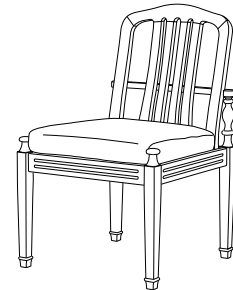

AD-7021
Adagio Dining Side Chair
22.5" w × 24.5" d × 36" h

GIATI
DESIGNS BY MARK SINGER

GIATI DESIGNS, INC.
Santa Barbara, California
Tel 805.684.8349 Fax 805.684.8359
www.giati.com

AD-7021 back view

Available in casual finishes
for interior and exterior use:
Natural Teak, Driftwood Finish, or
Protective UV Inhibitor (Teak Oil)

Giati

Armless Lounge Chair
AD-7031

Ottoman
AD-7040

Lounge Chair
AD-7030

Dining Arm Chair
AD-7020

60" Round Dining Table
PL-6007
(other sizes available)

Side Chair
AD-7021

Chaise Lounge
AD-7050 (shown with optional headrest)