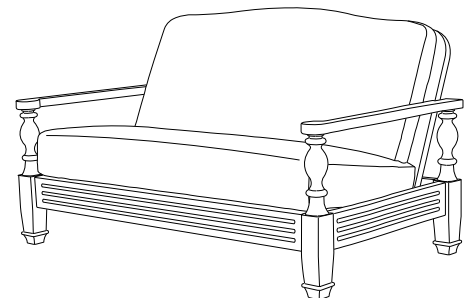

**Lounge Chair**  
AD-7030

**Dining Arm Chair**  
AD-7020

**60" Round Dining Table**  
PL-6007  
(other sizes available)

**Side Chair**  
AD-7021

**Chaise Lounge**  
AD-7050 (shown with optional headrest)

**Side Table**  
PL-6070

**Settee**  
AD-7000

**GIATI**

DESIGNS BY MARK SINGER

GIATI DESIGNS, INC.  
Santa Barbara, California  
Tel 805.684.8349 Fax 805.684.8359  
www.giati.com

Available in casual finishes for interior and exterior use: Natural Teak, Driftwood Finish, Protective UV Inhibitor (Teak Oil).  
Table tops available in teak or limestone