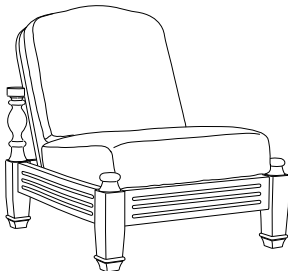

AD-7030
Adagio Lounge Chair
30.5" w × 36" d × 33" h

GIATI
DESIGNS BY MARK SINGER

GIATI DESIGNS, INC.
Santa Barbara, California
Tel 805.684.8349 Fax 805.684.8359
www.giati.com

AD-7030 back view

Available in casual finishes
for interior and exterior use:
Natural Teak, Driftwood Finish, or
Protective UV Inhibitor (Teak Oil)

Giati

Armless Lounge Chair
AD-7031

Ottoman
AD-7040

Lounge Chair
AD-7030

Dining Arm Chair
AD-7020

60" Round Dining Table
PL-6007
(other sizes available)

Side Chair
AD-7021

Chaise Lounge
AD-7050 (shown with optional headrest)