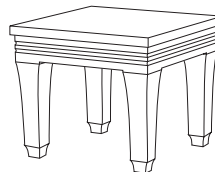

Giati

Armless Lounge Chair
AD-7031

Ottoman
AD-7040

Lounge Chair
AD-7030

Dining Arm Chair
AD-7020

60" Round Dining Table
PL-6007
(other sizes available)

Side Chair
AD-7021

Chaise Lounge
AD-7050 (shown with optional headrest)