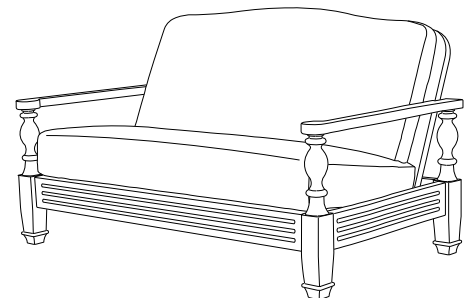

Giati

Armless Lounge Chair
AD-7031

Ottoman
AD-7040

Lounge Chair
AD-7030

Dining Arm Chair
AD-7020

60" Round Dining Table
PL-6007
(other sizes available)

Side Chair
AD-7021

Chaise Lounge
AD-7050 (shown with optional headrest)

Side Table
PL-6070

Settee
AD-7000

GIATI

DESIGNS BY MARK SINGER

GIATI DESIGNS, INC.
Santa Barbara, California
Tel 805.684.8349 Fax 805.684.8359
www.giati.com

Available in casual finishes for interior and exterior use: Natural Teak, Driftwood Finish, Protective UV Inhibitor (Teak Oil).
Table tops available in teak or limestone