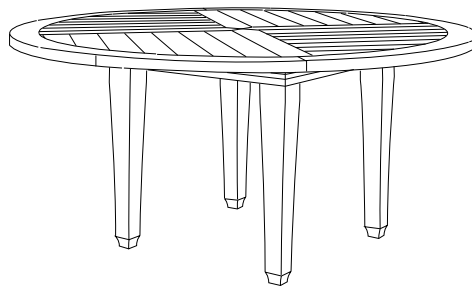

Giati

Armless Lounge Chair
AD-7031

Ottoman
AD-7040

Lounge Chair
AD-7030

Dining Arm Chair
AD-7020

60" Round Dining Table
PL-6007
(other sizes available)

Side Chair
AD-7021

Chaise Lounge
AD-7050 (shown with optional headrest)

Side Table
PL-6070

Settee
AD-7000

GIATI

DESIGNS BY MARK SINGER

GIATI DESIGNS, INC.
Santa Barbara, California
Tel 805.684.8349 Fax 805.684.8359
www.giati.com

Available in casual finishes for interior and exterior use: Natural Teak, Driftwood Finish, Protective UV Inhibitor (Teak Oil).
Table tops available in teak or limestone