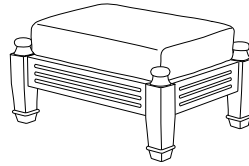

AD-7030
Adagio Lounge Chair
30.5" w × 36" d × 33" h

GIATI
DESIGNS BY MARK SINGER

GIATI DESIGNS, INC.
Santa Barbara, California
Tel 805.684.8349 Fax 805.684.8359
www.giati.com

AD-7030 back view

Available in casual finishes
for interior and exterior use:
Natural Teak, Driftwood Finish, or
Protective UV Inhibitor (Teak Oil)

Giati

Armless Lounge Chair
AD-7031

Ottoman
AD-7040

Lounge Chair
AD-7030

Dining Arm Chair
AD-7020

60" Round Dining Table
PL-6007
(other sizes available)

Side Chair
AD-7021

Chaise Lounge
AD-7050 (shown with optional headrest)