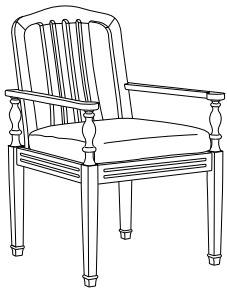

AD-7030
Adagio Lounge Chair
30.5" w × 36" d × 33" h

GIATI
DESIGNS BY MARK SINGER

GIATI DESIGNS, INC.
Santa Barbara, California
Tel 805.684.8349 Fax 805.684.8359
www.giati.com

AD-7030 back view

Available in casual finishes
for interior and exterior use:
Natural Teak, Driftwood Finish, or
Protective UV Inhibitor (Teak Oil)

Giati

Armless Lounge Chair
AD-7031

Ottoman
AD-7040

Lounge Chair
AD-7030

Dining Arm Chair
AD-7020

60" Round Dining Table
PL-6007
(other sizes available)

Side Chair
AD-7021

Chaise Lounge
AD-7050 (shown with optional headrest)

Side Table
PL-6070

Settee
AD-7000

GIATI

DESIGNS BY MARK SINGER

GIATI DESIGNS, INC.
Santa Barbara, California
Tel 805.684.8349 Fax 805.684.8359
www.giati.com

Available in casual finishes for interior and exterior use: Natural Teak, Driftwood Finish, Protective UV Inhibitor (Teak Oil).
Table tops available in teak or limestone