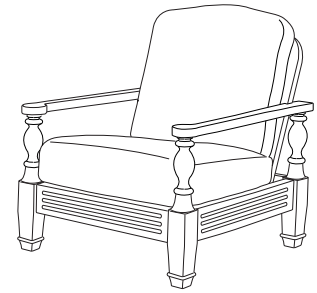

AD-7030
Adagio Lounge Chair
30.5" w × 36" d × 33" h

GIATI
DESIGNS BY MARK SINGER

GIATI DESIGNS, INC.
Santa Barbara, California
Tel 805.684.8349 Fax 805.684.8359
www.giati.com

AD-7030 back view

Available in casual finishes
for interior and exterior use:
Natural Teak, Driftwood Finish, or
Protective UV Inhibitor (Teak Oil)

Giati

Armless Lounge Chair
AD-7031

Ottoman
AD-7040

Lounge Chair
AD-7030

Dining Arm Chair
AD-7020

60" Round Dining Table
PL-6007
(other sizes available)

Side Chair
AD-7021

Chaise Lounge
AD-7050 (shown with optional headrest)