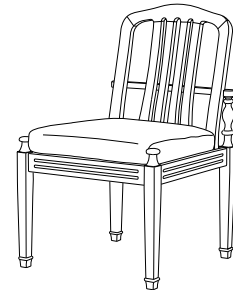

AD-7030
Adagio Lounge Chair
30.5" w × 36" d × 33" h

GIATI
DESIGNS BY MARK SINGER

GIATI DESIGNS, INC.
Santa Barbara, California
Tel 805.684.8349 Fax 805.684.8359
www.giati.com

AD-7030 back view

Available in casual finishes
for interior and exterior use:
Natural Teak, Driftwood Finish, or
Protective UV Inhibitor (Teak Oil)

Giati

Armless Lounge Chair
AD-7031

Ottoman
AD-7040

Lounge Chair
AD-7030

Dining Arm Chair
AD-7020

60" Round Dining Table
PL-6007
(other sizes available)

Side Chair
AD-7021

Chaise Lounge
AD-7050 (shown with optional headrest)