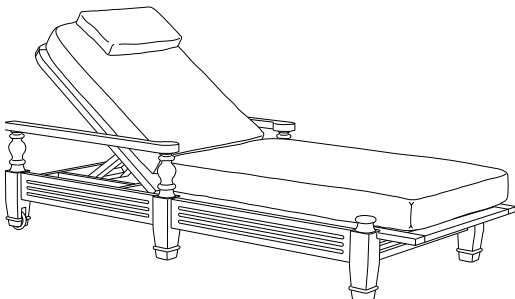

Giati

Armless Lounge Chair
AD-7031

Ottoman
AD-7040

Lounge Chair
AD-7030

Dining Arm Chair
AD-7020

60" Round Dining Table
PL-6007
(other sizes available)

Side Chair
AD-7021

Chaise Lounge
AD-7050 (shown with optional headrest)