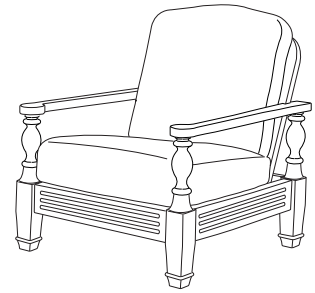

**AD-7050**  
Adagio Chaise Lounge (shown with optional headrest)

33.25" W × 83.25" D × 17.75" H

6 adjustment positions

**GIATI**

DESIGNS BY MARK SINGER

GIATI DESIGNS, INC.  
Santa Barbara, California  
Tel 805.684.8349 Fax 805.684.8359  
[www.giati.com](http://www.giati.com)

**AD-7050** back view

Available in casual finishes  
for interior and exterior use:  
Natural Teak, Driftwood Finish, or  
Protective UV Inhibitor (Teak Oil)

*Giati*

**Armless Lounge Chair**  
AD-7031

**Ottoman**  
AD-7040

**Lounge Chair**  
AD-7030

**Dining Arm Chair**  
AD-7020

**60" Round Dining Table**  
PL-6007  
(other sizes available)

**Side Chair**  
AD-7021

**Chaise Lounge**  
AD-7050 (shown with optional headrest)