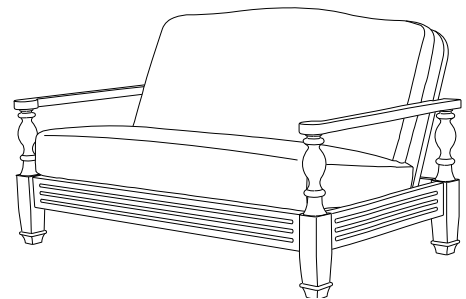

**Lounge Chair**  
AD-7030

**Dining Arm Chair**  
AD-7020

**60" Round Dining Table**  
PL-6007  
(other sizes available)

**Side Chair**  
AD-7021

**Chaise Lounge**  
AD-7050 (shown with optional headrest)

**Side Table**  
PL-6070

**Settee**  
AD-7000

**GIATI**

DESIGNS BY MARK SINGER

GIATI DESIGNS, INC.  
Santa Barbara, California  
Tel 805.684.8349 Fax 805.684.8359  
www.giati.com

Available in casual finishes for interior and exterior use: Natural Teak, Driftwood Finish, Protective UV Inhibitor (Teak Oil).  
Table tops available in teak or limestone