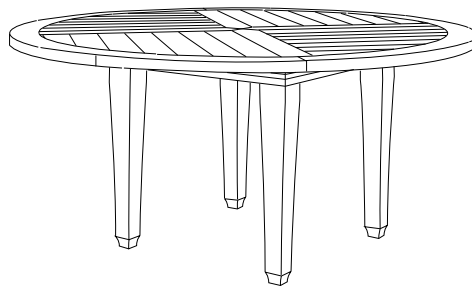

**AD-7050**  
Adagio Chaise Lounge (shown with optional headrest)

33.25" W × 83.25" D × 17.75" H

6 adjustment positions

**GIATI**

DESIGNS BY MARK SINGER

GIATI DESIGNS, INC.  
Santa Barbara, California  
Tel 805.684.8349 Fax 805.684.8359  
[www.giati.com](http://www.giati.com)

**AD-7050** back view

Available in casual finishes  
for interior and exterior use:  
Natural Teak, Driftwood Finish, or  
Protective UV Inhibitor (Teak Oil)

*Giati*

**Armless Lounge Chair**  
AD-7031

**Ottoman**  
AD-7040

**Lounge Chair**  
AD-7030

**Dining Arm Chair**  
AD-7020

**60" Round Dining Table**  
PL-6007  
(other sizes available)

**Side Chair**  
AD-7021

**Chaise Lounge**  
AD-7050 (shown with optional headrest)