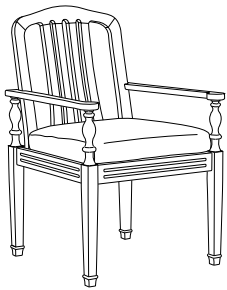

**AD-7050**  
Adagio Chaise Lounge (shown with optional headrest)

33.25" W × 83.25" D × 17.75" H

6 adjustment positions

**GIATI**

DESIGNS BY MARK SINGER

GIATI DESIGNS, INC.  
Santa Barbara, California  
Tel 805.684.8349 Fax 805.684.8359  
[www.giati.com](http://www.giati.com)

**AD-7050** back view

Available in casual finishes  
for interior and exterior use:  
Natural Teak, Driftwood Finish, or  
Protective UV Inhibitor (Teak Oil)

*Giati*

**Armless Lounge Chair**  
AD-7031

**Ottoman**  
AD-7040

**Lounge Chair**  
AD-7030

**Dining Arm Chair**  
AD-7020

**60" Round Dining Table**  
PL-6007  
(other sizes available)

**Side Chair**  
AD-7021

**Chaise Lounge**  
AD-7050 (shown with optional headrest)