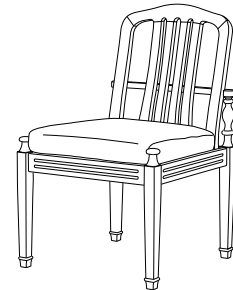

**AD-7050**  
Adagio Chaise Lounge (shown with optional headrest)

33.25" W × 83.25" D × 17.75" H

6 adjustment positions

**GIATI**

DESIGNS BY MARK SINGER

GIATI DESIGNS, INC.  
Santa Barbara, California  
Tel 805.684.8349 Fax 805.684.8359  
[www.giati.com](http://www.giati.com)

**Lounge Chair**  
AD-7030

**Dining Arm Chair**  
AD-7020

**60" Round Dining Table**  
PL-6007  
(other sizes available)

**Side Chair**  
AD-7021

**Chaise Lounge**  
AD-7050 (shown with optional headrest)