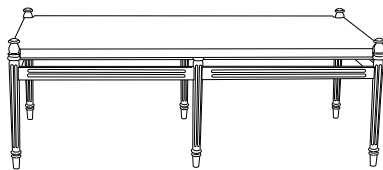

Coffee Table
CA-5060