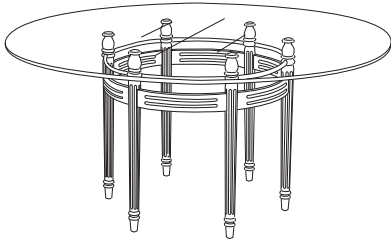

CA-5000L
Castillo 36" Square Dining Table (shown with French Limestone)
36"W x 36"D x 30"H

CA-5002
Castillo 48" Square Dining Table
48"W x 48"D x 30"H

CA-5006
Castillo 60" Square Dining Table
60"W x 60"D x 30"H

Castillo

Side Table
CA-5070

Dining Chair
CA-5020

Lounge Chair
CA-5030

60" Round Dining Table
CA-5004
(other sizes available)

Ottoman
CA-5040

36" Square Dining Table
CA-5000
(other sizes available)

Sofa
CA-5035

Side Chair
CA-5021

Chaise Lounge
CA-5050 (Shown with optional headrest)

Coffee Table
CA-5060

Loveseat
CA-5045

GIATI

DESIGNS BY MARK SINGER

GIATI DESIGNS, INC.
Santa Barbara, California
Tel 805.684.8349 Fax 805.684.8359
www.giati.com