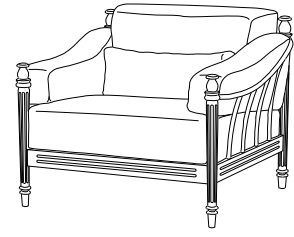

CA-5000L
Castillo 36" Square Dining Table (shown with French Limestone)
36"W x 36"D x 30"H

CA-5002
Castillo 48" Square Dining Table
48"W x 48"D x 30"H

CA-5006
Castillo 60" Square Dining Table
60"W x 60"D x 30"H

Castillo

Side Table
CA-5070

Dining Chair
CA-5020

Lounge Chair
CA-5030

60" Round Dining Table
CA-5004
(other sizes available)

Ottoman
CA-5040

36" Square Dining Table
CA-5000
(other sizes available)

Sofa
CA-5035