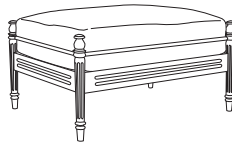

CA-5000L
Castillo 36" Square Dining Table (shown with French Limestone)
36"W x 36"D x 30"H

CA-5002
Castillo 48" Square Dining Table
48"W x 48"D x 30"H

CA-5006
Castillo 60" Square Dining Table
60"W x 60"D x 30"H

Castillo

Side Table
CA-5070

Dining Chair
CA-5020

Lounge Chair
CA-5030

60" Round Dining Table
CA-5004
(other sizes available)

Ottoman
CA-5040

36" Square Dining Table
CA-5000
(other sizes available)

Sofa
CA-5035