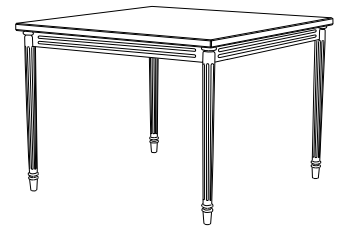

CA-5000L
Castillo 36" Square Dining Table (shown with French Limestone)
36"W x 36"D x 30"H

CA-5002
Castillo 48" Square Dining Table
48"W x 48"D x 30"H

CA-5006
Castillo 60" Square Dining Table
60"W x 60"D x 30"H

Castillo

Side Table
CA-5070

Dining Chair
CA-5020

Lounge Chair
CA-5030

60" Round Dining Table
CA-5004
(other sizes available)

Ottoman
CA-5040

36" Square Dining Table
CA-5000
(other sizes available)

Sofa
CA-5035