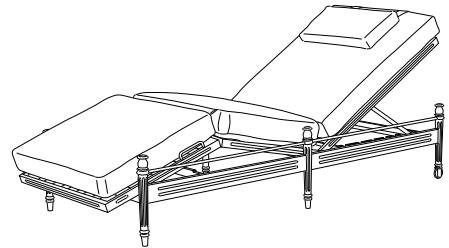

Castillo

Side Table
CA-5070

Dining Chair
CA-5020

Lounge Chair
CA-5030

60" Round Dining Table
CA-5004
(other sizes available)

Ottoman
CA-5040

36" Square Dining Table
CA-5000
(other sizes available)

Sofa
CA-5035

Side Chair
CA-5021

Chaise Lounge
CA-5050 (Shown with optional headrest)

Coffee Table
CA-5060

Loveseat
CA-5045

GIATI

DESIGNS BY MARK SINGER

GIATI DESIGNS, INC.
Santa Barbara, California
Tel 805.684.8349 Fax 805.684.8359
www.giati.com