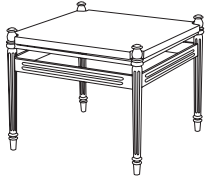

CA-5000L
Castillo 36" Square Dining Table (shown with French Limestone)
36"W x 36"D x 30"H

CA-5002
Castillo 48" Square Dining Table
48"W x 48"D x 30"H

CA-5006
Castillo 60" Square Dining Table
60"W x 60"D x 30"H

Castillo

Side Table
CA-5070

Dining Chair
CA-5020

Lounge Chair
CA-5030

60" Round Dining Table
CA-5004
(other sizes available)

Ottoman
CA-5040

36" Square Dining Table
CA-5000
(other sizes available)

Sofa
CA-5035