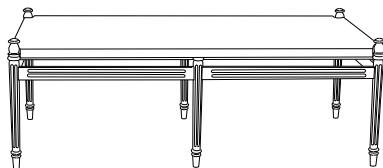

Coffee Table
CA-5060