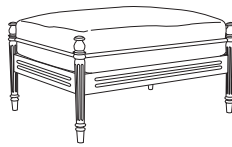

# Castillo

**Side Table**  
CA-5070

**Dining Chair**  
CA-5020

**Lounge Chair**  
CA-5030

**60" Round Dining Table**  
CA-5004  
(other sizes available)

**Ottoman**  
CA-5040

**36" Square Dining Table**  
CA-5000  
(other sizes available)

**Sofa**  
CA-5035

**Side Chair**  
CA-5021

**Chaise Lounge**  
CA-5050 (Shown with optional headrest)

**Coffee Table**  
CA-5060

**Loveseat**  
CA-5045