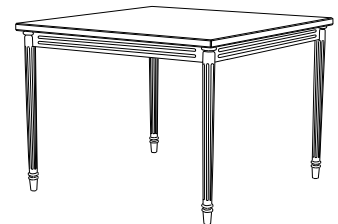

**CA-5020** back view

Finish: Bronzed Aluminum

# Castillo

**Side Table**  
CA-5070

**Dining Chair**  
CA-5020

**Lounge Chair**  
CA-5030

**60" Round Dining Table**  
CA-5004  
(other sizes available)

**Ottoman**  
CA-5040

**36" Square Dining Table**  
CA-5000  
(other sizes available)

**Sofa**  
CA-5035

**Side Chair**  
CA-5021

**Chaise Lounge**  
CA-5050 (Shown with optional headrest)

**Coffee Table**  
CA-5060

**Loveseat**  
CA-5045