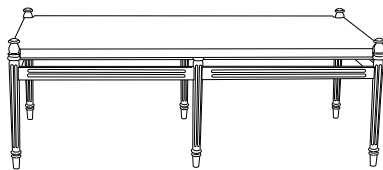

**CA-5020** back view

Finish: Bronzed Aluminum

# Castillo

**Side Table**  
CA-5070

**Dining Chair**  
CA-5020

**Lounge Chair**  
CA-5030

**60" Round Dining Table**  
CA-5004  
(other sizes available)

**Ottoman**  
CA-5040

**36" Square Dining Table**  
CA-5000  
(other sizes available)

**Sofa**  
CA-5035

**Side Chair**  
CA-5021

**Chaise Lounge**  
CA-5050 (Shown with optional headrest)

**Coffee Table**  
CA-5060

**Loveseat**  
CA-5045