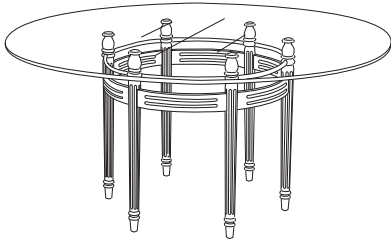

**CA-5020** back view

Finish: Bronzed Aluminum

# Castillo

**Side Table**  
CA-5070

**Dining Chair**  
CA-5020

**Lounge Chair**  
CA-5030

**60" Round Dining Table**  
CA-5004  
(other sizes available)

**Ottoman**  
CA-5040

**36" Square Dining Table**  
CA-5000  
(other sizes available)

**Sofa**  
CA-5035

**Side Chair**  
CA-5021

**Chaise Lounge**  
CA-5050 (Shown with optional headrest)

**Coffee Table**  
CA-5060

**Loveseat**  
CA-5045