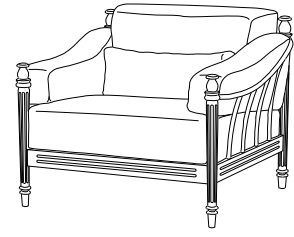

**CA-5020** back view

Finish: Bronzed Aluminum

# Castillo

**Side Table**  
CA-5070

**Dining Chair**  
CA-5020

**Lounge Chair**  
CA-5030

**60" Round Dining Table**  
CA-5004  
(other sizes available)

**Ottoman**  
CA-5040

**36" Square Dining Table**  
CA-5000  
(other sizes available)

**Sofa**  
CA-5035

**Side Chair**  
CA-5021

**Chaise Lounge**  
CA-5050 (Shown with optional headrest)

**Coffee Table**  
CA-5060

**Loveseat**  
CA-5045