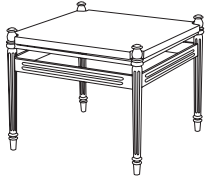

**CA-5020** back view

Finish: Bronzed Aluminum

# Castillo

**Side Table**  
CA-5070

**Dining Chair**  
CA-5020

**Lounge Chair**  
CA-5030

**60" Round Dining Table**  
CA-5004  
(other sizes available)

**Ottoman**  
CA-5040

**36" Square Dining Table**  
CA-5000  
(other sizes available)