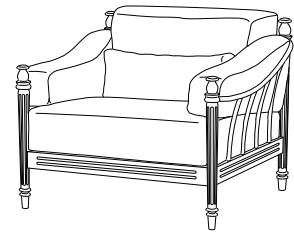

CA-5021
Castillo Side Chair

22"W x 24.5"D x 33.5"H

GIATI

DESIGNS BY MARK SINGER

GIATI DESIGNS, INC.
Santa Barbara, California
Tel 805.684.8349 Fax 805.684.8359
www.giati.com

Finish: Bronzed Aluminum

Castillo

Side Table
CA-5070

Dining Chair
CA-5020

Lounge Chair
CA-5030

60" Round Dining Table
CA-5004
(other sizes available)

Ottoman
CA-5040

36" Square Dining Table
CA-5000
(other sizes available)

Sofa
CA-5035

Side Chair
CA-5021