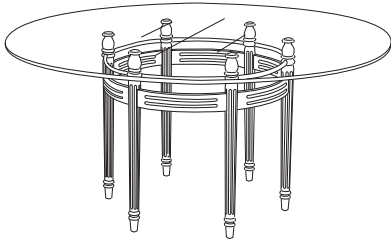

CA-5021
Castillo Side Chair

22"W x 24.5"D x 33.5"H

GIATI

DESIGNS BY MARK SINGER

GIATI DESIGNS, INC.
Santa Barbara, California
Tel 805.684.8349 Fax 805.684.8359
www.giati.com

Finish: Bronzed Aluminum

Castillo

Side Table
CA-5070

Dining Chair
CA-5020

Lounge Chair
CA-5030

60" Round Dining Table
CA-5004
(other sizes available)

Ottoman
CA-5040

36" Square Dining Table
CA-5000
(other sizes available)

Sofa
CA-5035

Side Chair
CA-5021