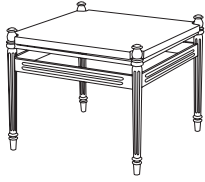

CA-5021
Castillo Side Chair

22"W x 24.5"D x 33.5"H

GIATI

DESIGNS BY MARK SINGER

GIATI DESIGNS, INC.
Santa Barbara, California
Tel 805.684.8349 Fax 805.684.8359
www.giati.com

Finish: Bronzed Aluminum

Castillo

Side Table
CA-5070

Dining Chair
CA-5020

Lounge Chair
CA-5030

60" Round Dining Table
CA-5004
(other sizes available)

Ottoman
CA-5040

36" Square Dining Table
CA-5000
(other sizes available)

Sofa
CA-5035

Side Chair
CA-5021