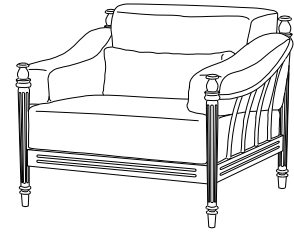

CA-5030
Castillo Lounge Chair
40"W x 35.5"D x 32"H

GIATI
DESIGNS BY MARK SINGER

GIATI DESIGNS, INC.
Santa Barbara, California
Tel 805.684.8349 Fax 805.684.8359
www.giati.com

CA-5030 back view

Finish: Bronzed Aluminum

Castillo

Side Table
CA-5070

Dining Chair
CA-5020

Lounge Chair
CA-5030

60" Round Dining Table
CA-5004
(other sizes available)

Ottoman
CA-5040

36" Square Dining Table
CA-5000
(other sizes available)

Sofa
CA-5035