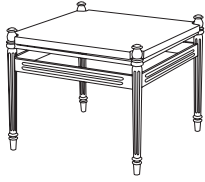

CA-5030
Castillo Lounge Chair
40"W x 35.5"D x 32"H

GIATI
DESIGNS BY MARK SINGER

GIATI DESIGNS, INC.
Santa Barbara, California
Tel 805.684.8349 Fax 805.684.8359
www.giati.com

CA-5030 back view

Finish: Bronzed Aluminum

Castillo

Side Table
CA-5070

Dining Chair
CA-5020

Lounge Chair
CA-5030

60" Round Dining Table
CA-5004
(other sizes available)

Ottoman
CA-5040

36" Square Dining Table
CA-5000
(other sizes available)

Sofa
CA-5035