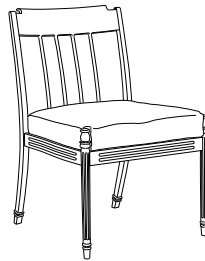

Castillo

Side Table
CA-5070

Dining Chair
CA-5020

Lounge Chair
CA-5030

60" Round Dining Table
CA-5004
(other sizes available)

Ottoman
CA-5040

36" Square Dining Table
CA-5000
(other sizes available)

Sofa
CA-5035

Side Chair
CA-5021

Chaise Lounge
CA-5050 (Shown with optional headrest)

Coffee Table
CA-5060

Loveseat
CA-5045

GIATI

DESIGNS BY MARK SINGER

GIATI DESIGNS, INC.
Santa Barbara, California
Tel 805.684.8349 Fax 805.684.8359
www.giati.com