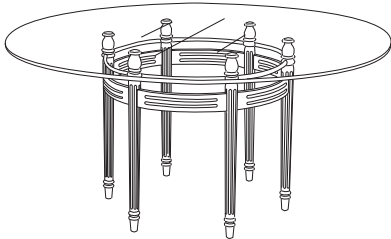

Castillo

Side Table
CA-5070

Dining Chair
CA-5020

Lounge Chair
CA-5030

60" Round Dining Table
CA-5004
(other sizes available)

Ottoman
CA-5040

36" Square Dining Table
CA-5000
(other sizes available)

Sofa
CA-5035

Side Chair
CA-5021

Chaise Lounge
CA-5050 (Shown with optional headrest)

Coffee Table
CA-5060

Loveseat
CA-5045

GIATI

DESIGNS BY MARK SINGER

GIATI DESIGNS, INC.
Santa Barbara, California
Tel 805.684.8349 Fax 805.684.8359
www.giati.com