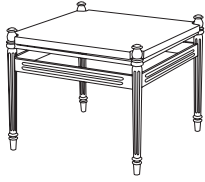

CA-5035
Castillo Sofa

90.25"W x 35.5"D x 31.5"H

GIATI

DESIGNS BY MARK SINGER

GIATI DESIGNS, INC.
Santa Barbara, California
Tel 805.684.8349 Fax 805.684.8359
www.giati.com

CA-5035 back view

Finish: Bronzed Aluminum

Castillo

Side Table
CA-5070

Dining Chair
CA-5020

Lounge Chair
CA-5030

60" Round Dining Table
CA-5004
(other sizes available)

Ottoman
CA-5040

36" Square Dining Table
CA-5000
(other sizes available)

Sofa
CA-5035