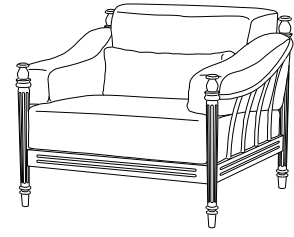

CA-5035
Castillo Sofa

90.25"W x 35.5"D x 31.5"H

GIATI

DESIGNS BY MARK SINGER

GIATI DESIGNS, INC.
Santa Barbara, California
Tel 805.684.8349 Fax 805.684.8359
www.giati.com

CA-5035 back view

Finish: Bronzed Aluminum

Castillo

Side Table
CA-5070

Dining Chair
CA-5020

Lounge Chair
CA-5030

60" Round Dining Table
CA-5004
(other sizes available)

Ottoman
CA-5040

36" Square Dining Table
CA-5000
(other sizes available)

Sofa
CA-5035