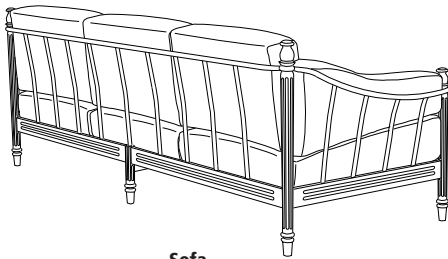

# Castillo

**Side Table**  
CA-5070

**Dining Chair**  
CA-5020

**Lounge Chair**  
CA-5030

**60" Round Dining Table**  
CA-5004  
(other sizes available)

**Ottoman**  
CA-5040

**36" Square Dining Table**  
CA-5000  
(other sizes available)

**Sofa**  
CA-5035

**Side Chair**  
CA-5021

**Chaise Lounge**  
CA-5050 (Shown with optional headrest)

**Coffee Table**  
CA-5060

**Loveseat**  
CA-5045