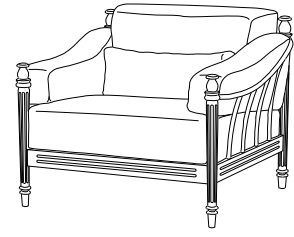

**CA-5050**  
Castillo Chaise (shown with optional headrest)

83.75"W × 32"D × 15"H

18 adjustment positions

**GIATI**

DESIGNS BY MARK SINGER

GIATI DESIGNS, INC.  
Santa Barbara, California  
Tel 805.684.8349 Fax 805.684.8359  
[www.giati.com](http://www.giati.com)

**CA-5050** alternate view

Finish: Bronzed Aluminum

# Castillo

**Side Table**  
CA-5070

**Dining Chair**  
CA-5020

**Lounge Chair**  
CA-5030

**60" Round Dining Table**  
CA-5004  
(other sizes available)

**Ottoman**  
CA-5040

**36" Square Dining Table**  
CA-5000  
(other sizes available)

**Sofa**  
CA-5035

**Side Chair**  
CA-5021

**Chaise Lounge**  
CA-5050 (Shown with optional headrest)

**Coffee Table**  
CA-5060

**Loveseat**  
CA-5045