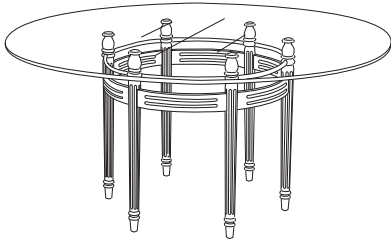

# Castillo

**Side Table**  
CA-5070

**Dining Chair**  
CA-5020

**Lounge Chair**  
CA-5030

**60" Round Dining Table**  
CA-5004  
(other sizes available)

**Ottoman**  
CA-5040

**36" Square Dining Table**  
CA-5000  
(other sizes available)

**Sofa**  
CA-5035

**Side Chair**  
CA-5021

**Chaise Lounge**  
CA-5050 (Shown with optional headrest)

**Coffee Table**  
CA-5060

**Loveseat**  
CA-5045