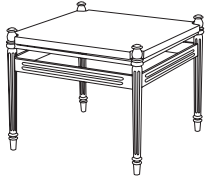

**CA-5050**  
Castillo Chaise (shown with optional headrest)

83.75"W × 32"D × 15"H

18 adjustment positions

**GIATI**

DESIGNS BY MARK SINGER

GIATI DESIGNS, INC.  
Santa Barbara, California  
Tel 805.684.8349 Fax 805.684.8359  
[www.giati.com](http://www.giati.com)

**CA-5050** alternate view

Finish: Bronzed Aluminum

# Castillo

**Side Table**  
CA-5070

**Dining Chair**  
CA-5020

**Lounge Chair**  
CA-5030

**60" Round Dining Table**  
CA-5004  
(other sizes available)

**Ottoman**  
CA-5040

**36" Square Dining Table**  
CA-5000  
(other sizes available)