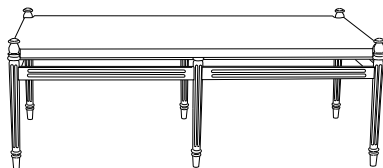

# Castillo

**Side Table**  
CA-5070

**Dining Chair**  
CA-5020

**Lounge Chair**  
CA-5030

**60" Round Dining Table**  
CA-5004  
(other sizes available)

**Ottoman**  
CA-5040

**36" Square Dining Table**  
CA-5000  
(other sizes available)

**Sofa**  
CA-5035

**Side Chair**  
CA-5021

**Chaise Lounge**  
CA-5050 (Shown with optional headrest)

**Coffee Table**  
CA-5060

**Loveseat**  
CA-5045