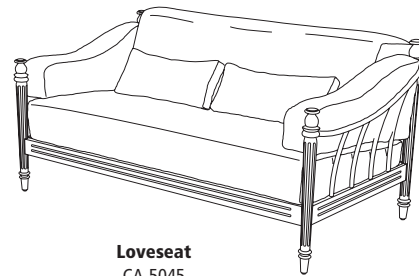

# Castillo

**Side Table**  
CA-5070

**Dining Chair**  
CA-5020

**Lounge Chair**  
CA-5030

**60" Round Dining Table**  
CA-5004  
(other sizes available)

**Ottoman**  
CA-5040

**36" Square Dining Table**  
CA-5000  
(other sizes available)

**Sofa**  
CA-5035

**Side Chair**  
CA-5021

**Chaise Lounge**  
CA-5050 (Shown with optional headrest)

**Coffee Table**  
CA-5060

**Loveseat**  
CA-5045