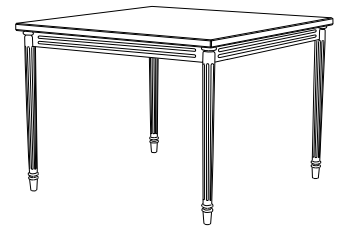

**CA-5050** alternate view

Finish: Bronzed Aluminum

# Castillo

**Side Table**  
CA-5070

**Dining Chair**  
CA-5020

**Lounge Chair**  
CA-5030

**60" Round Dining Table**  
CA-5004  
(other sizes available)

**Ottoman**  
CA-5040

**36" Square Dining Table**  
CA-5000  
(other sizes available)

**Sofa**  
CA-5035

**Side Chair**  
CA-5021

**Chaise Lounge**  
CA-5050 (Shown with optional headrest)

**Coffee Table**  
CA-5060

**Loveseat**  
CA-5045