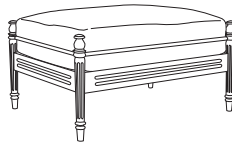

# Castillo

**Side Table**  
CA-5070

**Dining Chair**  
CA-5020

**Lounge Chair**  
CA-5030

**60" Round Dining Table**  
CA-5004  
(other sizes available)

**Ottoman**  
CA-5040

**36" Square Dining Table**  
CA-5000  
(other sizes available)

**Sofa**  
CA-5035

**Side Chair**  
CA-5021

**Chaise Lounge**  
CA-5050 (Shown with optional headrest)

**Coffee Table**  
CA-5060

**Loveseat**  
CA-5045