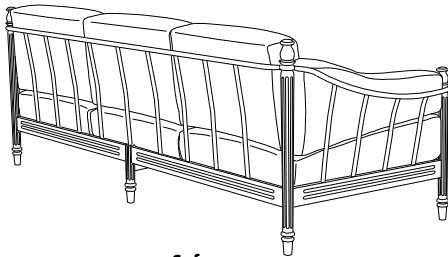

CA-5052
Castillo Double Chaise
64"W x 83.75"D x 15"H
(16 adjustment positions)

GIATI

DESIGNS BY MARK SINGER

GIATI DESIGNS, INC.
Santa Barbara, CA
Tel 805.965.6535 Fax 805.965.6295
www.giati.com

CA-5052 back view
Finish: Bronzed Aluminum

Castillo

Side Table
CA-5070

Dining Chair
CA-5020

Lounge Chair
CA-5030

60" Round Dining Table
CA-5004
(other sizes available)

Ottoman
CA-5040

36" Square Dining Table
CA-5000
(other sizes available)

Sofa
CA-5035