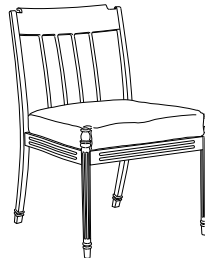

CA-5052
Castillo Double Chaise
64"W x 83.75"D x 15"H
(16 adjustment positions)

GIATI

DESIGNS BY MARK SINGER

GIATI DESIGNS, INC.
Santa Barbara, CA
Tel 805.965.6535 Fax 805.965.6295
www.giati.com

CA-5052 back view
Finish: Bronzed Aluminum

Castillo

Side Table
CA-5070

Dining Chair
CA-5020

Lounge Chair
CA-5030

60" Round Dining Table
CA-5004
(other sizes available)

Ottoman
CA-5040

36" Square Dining Table
CA-5000
(other sizes available)

Sofa
CA-5035

Side Chair
CA-5021

Chaise Lounge
CA-5050 (Shown with optional headrest)

Coffee Table
CA-5060

Loveseat
CA-5045

GIATI

DESIGNS BY MARK SINGER

GIATI DESIGNS, INC.
Santa Barbara, CA
Tel 805.965.6535 Fax 805.965.6535
www.giati.com