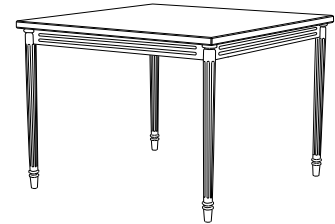

CA-5052
Castillo Double Chaise
64"W x 83.75"D x 15"H
(16 adjustment positions)

GIATI

DESIGNS BY MARK SINGER

GIATI DESIGNS, INC.
Santa Barbara, CA
Tel 805.965.6535 Fax 805.965.6295
www.giati.com

CA-5052 back view
Finish: Bronzed Aluminum

Castillo

Side Table
CA-5070

Dining Chair
CA-5020

Lounge Chair
CA-5030

60" Round Dining Table
CA-5004
(other sizes available)

Ottoman
CA-5040

36" Square Dining Table
CA-5000
(other sizes available)

Sofa
CA-5035

Side Chair
CA-5021

Chaise Lounge
CA-5050 (Shown with optional headrest)

Coffee Table
CA-5060

Loveseat
CA-5045

GIATI

DESIGNS BY MARK SINGER

GIATI DESIGNS, INC.
Santa Barbara, CA
Tel 805.965.6535 Fax 805.965.6535
www.giati.com