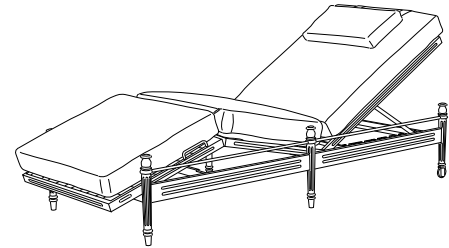

CA-5052
Castillo Double Chaise
64"W x 83.75"D x 15"H
(16 adjustment positions)

GIATI

DESIGNS BY MARK SINGER

GIATI DESIGNS, INC.
Santa Barbara, CA
Tel 805.965.6535 Fax 805.965.6295
www.giati.com

CA-5052 back view
Finish: Bronzed Aluminum

Castillo

Side Table
CA-5070

Dining Chair
CA-5020

Lounge Chair
CA-5030

60" Round Dining Table
CA-5004
(other sizes available)

Ottoman
CA-5040

36" Square Dining Table
CA-5000
(other sizes available)

Sofa
CA-5035

Side Chair
CA-5021

Chaise Lounge
CA-5050 (Shown with optional headrest)

Coffee Table
CA-5060

Loveseat
CA-5045

GIATI

DESIGNS BY MARK SINGER

GIATI DESIGNS, INC.
Santa Barbara, CA
Tel 805.965.6535 Fax 805.965.6535
www.giati.com