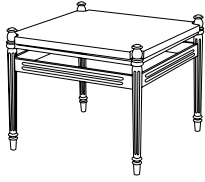

CA-5052
Castillo Double Chaise
64"W x 83.75"D x 15"H
(16 adjustment positions)

GIATI

DESIGNS BY MARK SINGER

GIATI DESIGNS, INC.
Santa Barbara, CA
Tel 805.965.6535 Fax 805.965.6295
www.giati.com

CA-5052 back view
Finish: Bronzed Aluminum

Castillo

Side Table
CA-5070

Dining Chair
CA-5020

Lounge Chair
CA-5030

60" Round Dining Table
CA-5004
(other sizes available)

Ottoman
CA-5040

36" Square Dining Table
CA-5000
(other sizes available)

Sofa
CA-5035