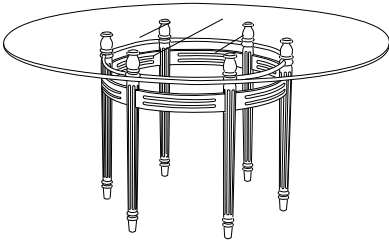

CA-5052
Castillo Double Chaise
64"W x 83.75"D x 15"H
(16 adjustment positions)

GIATI

DESIGNS BY MARK SINGER

GIATI DESIGNS, INC.
Santa Barbara, CA
Tel 805.965.6535 Fax 805.965.6295
www.giati.com

CA-5052 back view
Finish: Bronzed Aluminum

Castillo

Side Table
CA-5070

Dining Chair
CA-5020

Lounge Chair
CA-5030

60" Round Dining Table
CA-5004
(other sizes available)

Ottoman
CA-5040

36" Square Dining Table
CA-5000
(other sizes available)

Sofa
CA-5035

Side Chair
CA-5021

Chaise Lounge
CA-5050 (Shown with optional headrest)

Coffee Table
CA-5060

Loveseat
CA-5045

GIATI

DESIGNS BY MARK SINGER

GIATI DESIGNS, INC.
Santa Barbara, CA
Tel 805.965.6535 Fax 805.965.6535
www.giati.com