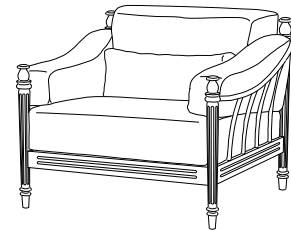

CA-5052
Castillo Double Chaise
64"W x 83.75"D x 15"H
(16 adjustment positions)

GIATI

DESIGNS BY MARK SINGER

GIATI DESIGNS, INC.
Santa Barbara, CA
Tel 805.965.6535 Fax 805.965.6295
www.giati.com

CA-5052 back view
Finish: Bronzed Aluminum

Castillo

Side Table
CA-5070

Dining Chair
CA-5020

Lounge Chair
CA-5030

60" Round Dining Table
CA-5004
(other sizes available)

Ottoman
CA-5040

36" Square Dining Table
CA-5000
(other sizes available)

Sofa
CA-5035