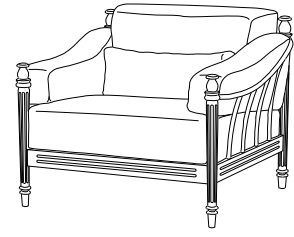

CA-5060L
Castillo Coffee Table (shown with French Limestone)
29.5" w × 56" d × 18" h

GIATI
DESIGNS BY MARK SINGER

GIATI DESIGNS, INC.
Santa Barbara, California
Tel 805.684.8349 Fax 805.684.8359
www.giati.com

Finish: Bronzed Aluminum
Top: Bronze Glass, Clear Glass
or Limestone

Castillo

Side Table
CA-5070

Dining Chair
CA-5020

Lounge Chair
CA-5030

60" Round Dining Table
CA-5004
(other sizes available)

Ottoman
CA-5040

36" Square Dining Table
CA-5000
(other sizes available)

Sofa
CA-5035

Side Chair
CA-5021

Chaise Lounge
CA-5050 (Shown with optional headrest)

Coffee Table
CA-5060

Loveseat
CA-5045

GIATI

DESIGNS BY MARK SINGER