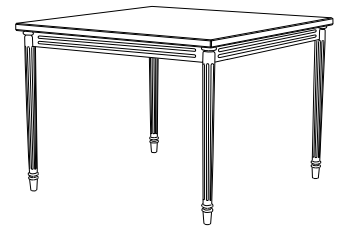

Finish: Bronzed Aluminum
Top: Bronze Glass, Clear Glass
or Limestone

Castillo

Side Table
CA-5070

Dining Chair
CA-5020

Lounge Chair
CA-5030

60" Round Dining Table
CA-5004
(other sizes available)

Ottoman
CA-5040

36" Square Dining Table
CA-5000
(other sizes available)

Sofa
CA-5035

Side Chair
CA-5021

Chaise Lounge
CA-5050 (Shown with optional headrest)

Coffee Table
CA-5060

Loveseat
CA-5045

GIATI

DESIGNS BY MARK SINGER