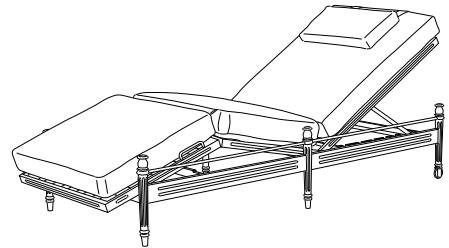

Finish: Bronzed Aluminum
Top: Bronze Glass, Clear Glass
or Limestone

Castillo

Side Table
CA-5070

Dining Chair
CA-5020

Lounge Chair
CA-5030

60" Round Dining Table
CA-5004
(other sizes available)

Ottoman
CA-5040

36" Square Dining Table
CA-5000
(other sizes available)

Sofa
CA-5035

Side Chair
CA-5021

Chaise Lounge
CA-5050 (Shown with optional headrest)

Coffee Table
CA-5060

Loveseat
CA-5045

GIATI

DESIGNS BY MARK SINGER