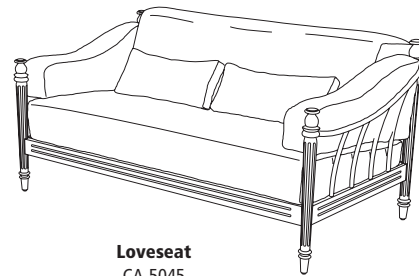

36" Square Dining Table
CA-5000
(other sizes available)

Sofa
CA-5035

Side Chair
CA-5021

Chaise Lounge
CA-5050 (Shown with optional headrest)

Coffee Table
CA-5060

Loveseat
CA-5045

GIATI

DESIGNS BY MARK SINGER