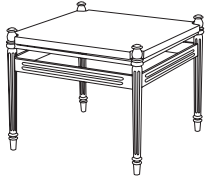

CA-5060L
Castillo Coffee Table (shown with French Limestone)
29.5" w × 56" d × 18" h

GIATI
DESIGNS BY MARK SINGER

GIATI DESIGNS, INC.
Santa Barbara, California
Tel 805.684.8349 Fax 805.684.8359
www.giati.com

Finish: Bronzed Aluminum
Top: Bronze Glass, Clear Glass
or Limestone

Castillo

Side Table
CA-5070

Dining Chair
CA-5020

Lounge Chair
CA-5030

60" Round Dining Table
CA-5004
(other sizes available)

Ottoman
CA-5040

36" Square Dining Table
CA-5000
(other sizes available)

Sofa
CA-5035

Side Chair
CA-5021

Chaise Lounge
CA-5050 (Shown with optional headrest)

Coffee Table
CA-5060

Loveseat
CA-5045

GIATI

DESIGNS BY MARK SINGER