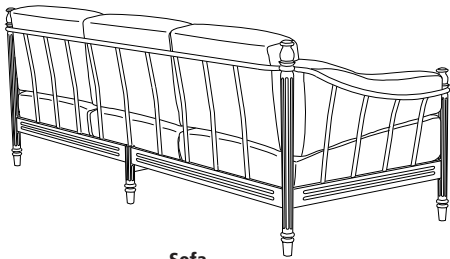

Finish: Bronzed Aluminum
Top: Bronze Glass, Clear Glass
or Limestone

Castillo

Side Table
CA-5070

Dining Chair
CA-5020

Lounge Chair
CA-5030

60" Round Dining Table
CA-5004
(other sizes available)

Ottoman
CA-5040

36" Square Dining Table
CA-5000
(other sizes available)

Sofa
CA-5035

Side Chair
CA-5021

Chaise Lounge
CA-5050 (Shown with optional headrest)

Coffee Table
CA-5060

Loveseat
CA-5045

GIATI

DESIGNS BY MARK SINGER