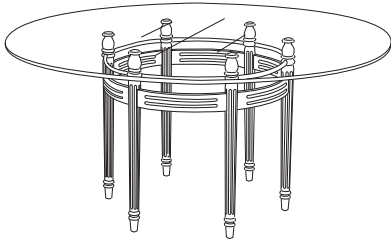

Finish: Bronzed Aluminum
Top: Bronze Glass, Clear Glass
or Limestone

Castillo

Side Table
CA-5070

Dining Chair
CA-5020

Lounge Chair
CA-5030

60" Round Dining Table
CA-5004
(other sizes available)

Ottoman
CA-5040

36" Square Dining Table
CA-5000
(other sizes available)

Sofa
CA-5035

Side Chair
CA-5021

Chaise Lounge
CA-5050 (Shown with optional headrest)

Coffee Table
CA-5060

Loveseat
CA-5045

GIATI

DESIGNS BY MARK SINGER