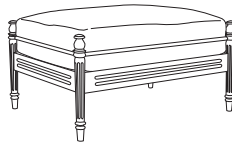

Finish: Bronzed Aluminum
Top: Bronze Glass, Clear Glass
or Limestone

Castillo

Side Table
CA-5070

Dining Chair
CA-5020

Lounge Chair
CA-5030

60" Round Dining Table
CA-5004
(other sizes available)

Ottoman
CA-5040

36" Square Dining Table
CA-5000
(other sizes available)

Sofa
CA-5035

Side Chair
CA-5021

Chaise Lounge
CA-5050 (Shown with optional headrest)

Coffee Table
CA-5060

Loveseat
CA-5045

GIATI

DESIGNS BY MARK SINGER