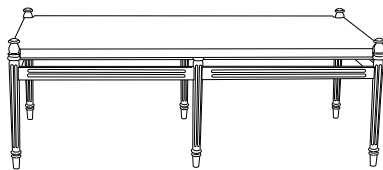

Finish: Bronzed Aluminum
Top: Bronze Glass, Clear Glass
or Limestone

Castillo

Side Table
CA-5070

Dining Chair
CA-5020

Lounge Chair
CA-5030

60" Round Dining Table
CA-5004
(other sizes available)

Ottoman
CA-5040

36" Square Dining Table
CA-5000
(other sizes available)

Sofa
CA-5035

Side Chair
CA-5021

Chaise Lounge
CA-5050 (Shown with optional headrest)

Coffee Table
CA-5060

Loveseat
CA-5045

GIATI

DESIGNS BY MARK SINGER