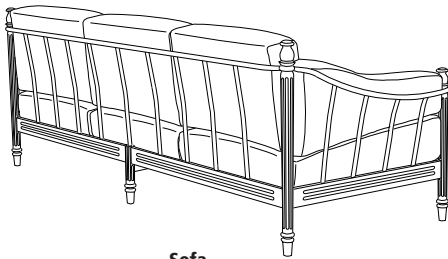

Sofa
CA-5035