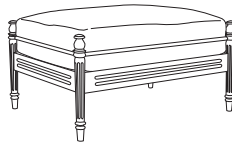

CA-5070G
(Shown with Bronze Glass)

Finish: Bronzed Aluminum
Top: Bronze Glass, Clear Glass
or Limestone

Castillo

Side Table
CA-5070

Dining Chair
CA-5020

Lounge Chair
CA-5030

60" Round Dining Table
CA-5004
(other sizes available)

Ottoman
CA-5040

36" Square Dining Table
CA-5000
(other sizes available)

Sofa
CA-5035

Side Chair
CA-5021

Chaise Lounge
CA-5050 (Shown with optional headrest)

Coffee Table
CA-5060

Loveseat
CA-5045

GIATI