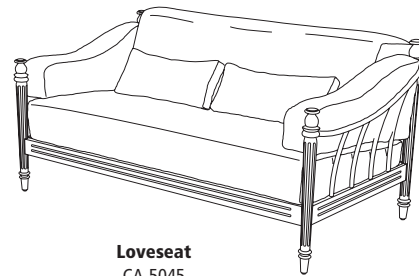

Ottoman
CA-5040

36" Square Dining Table
CA-5000
(other sizes available)

Sofa
CA-5035

Side Chair
CA-5021

Chaise Lounge
CA-5050 (Shown with optional headrest)

Coffee Table
CA-5060

Loveseat
CA-5045

GIATI