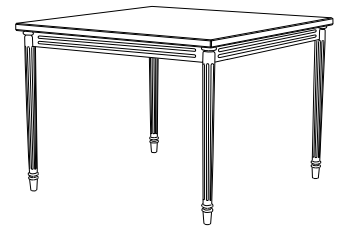

CA-5070G
(Shown with Bronze Glass)

Finish: Bronzed Aluminum
Top: Bronze Glass, Clear Glass
or Limestone

Castillo

Side Table
CA-5070

Dining Chair
CA-5020

Lounge Chair
CA-5030

60" Round Dining Table
CA-5004
(other sizes available)

Ottoman
CA-5040

36" Square Dining Table
CA-5000
(other sizes available)

Sofa
CA-5035

Side Chair
CA-5021

Chaise Lounge
CA-5050 (Shown with optional headrest)

Coffee Table
CA-5060

Loveseat
CA-5045

GIATI