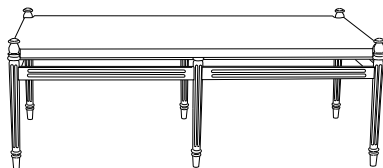

CA-5070G
(Shown with Bronze Glass)

Finish: Bronzed Aluminum
Top: Bronze Glass, Clear Glass
or Limestone

Castillo

Side Table
CA-5070

Dining Chair
CA-5020

Lounge Chair
CA-5030

60" Round Dining Table
CA-5004
(other sizes available)

Ottoman
CA-5040

36" Square Dining Table
CA-5000
(other sizes available)

Sofa
CA-5035

Side Chair
CA-5021

Chaise Lounge
CA-5050 (Shown with optional headrest)

Coffee Table
CA-5060

Loveseat
CA-5045

GIATI