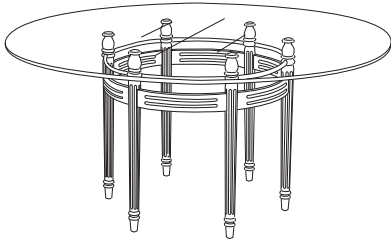

CA-5070G
(Shown with Bronze Glass)

Finish: Bronzed Aluminum
Top: Bronze Glass, Clear Glass
or Limestone

Castillo

Side Table
CA-5070

Dining Chair
CA-5020

Lounge Chair
CA-5030

60" Round Dining Table
CA-5004
(other sizes available)

Ottoman
CA-5040

36" Square Dining Table
CA-5000
(other sizes available)

Sofa
CA-5035

Side Chair
CA-5021

Chaise Lounge
CA-5050 (Shown with optional headrest)

Coffee Table
CA-5060

Loveseat
CA-5045

GIATI