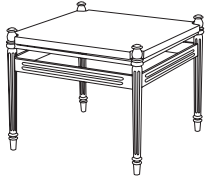

CA-5070L
Castillo Side Table (shown with French Limestone)
23.25" w × 23.25" d × 21.25" h

GIATI
DESIGNS BY MARK SINGER

GIATI DESIGNS, INC.
Santa Barbara, California
Tel 805.684.8349 Fax 805.684.8359
www.giati.com

CA-5070G
(Shown with Bronze Glass)

Finish: Bronzed Aluminum
Top: Bronze Glass, Clear Glass
or Limestone

Castillo

Side Table
CA-5070

Dining Chair
CA-5020

Lounge Chair
CA-5030

60" Round Dining Table
CA-5004
(other sizes available)