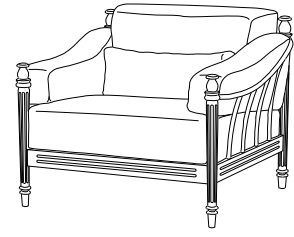

CA-5070L
Castillo Side Table (shown with French Limestone)
23.25" w × 23.25" d × 21.25" h

GIATI
DESIGNS BY MARK SINGER

GIATI DESIGNS, INC.
Santa Barbara, California
Tel 805.684.8349 Fax 805.684.8359
www.giati.com

CA-5070G
(Shown with Bronze Glass)

Finish: Bronzed Aluminum
Top: Bronze Glass, Clear Glass
or Limestone

Castillo

Side Table
CA-5070

Dining Chair
CA-5020

Lounge Chair
CA-5030

60" Round Dining Table
CA-5004
(other sizes available)

Ottoman
CA-5040

36" Square Dining Table
CA-5000
(other sizes available)

Sofa
CA-5035

Side Chair
CA-5021

Chaise Lounge
CA-5050 (Shown with optional headrest)

Coffee Table
CA-5060

Loveseat
CA-5045

GIATI