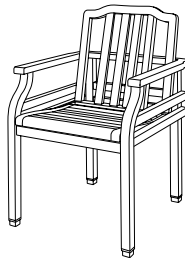

**GH-MC-3**  
Paradiso Platform Chaise

30"W x 82.25"D x 18"H

5 adjustment positions, stacks 5 high

**GIATI**  
DESIGNS BY MARK SINGER

GIATI DESIGNS, INC.  
Santa Barbara, California  
Tel 805.684.8349 Fax 805.684.8359  
[www.giati.com](http://www.giati.com)

# Paradiso

**Side Table**  
GT-1070

**Dining Arm Chair**  
GT-1020

**Lounge Chair**  
GT-1030

**60" Round Dining Table**  
GT-1004 (other sizes available)

**Ottoman**  
GT-1040

**42" Square Dining Table**  
GT-1002

**Chaise Lounge**  
GT-1050

**Bar Stool**  
GT-2016

**Sofa**  
GT-1035

**36" Round Bar Table**  
GT-1016

**Dining Lounge Chair**  
GT-2025

**Side Chair**  
GT-1021