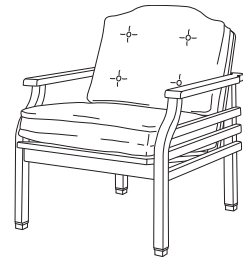

**GH-MC-3**  
Paradiso Platform Chaise

30"W x 82.25"D x 18"H

5 adjustment positions, stacks 5 high

**GIATI**  
DESIGNS BY MARK SINGER

GIATI DESIGNS, INC.  
Santa Barbara, California  
Tel 805.684.8349 Fax 805.684.8359  
[www.giati.com](http://www.giati.com)

# Paradiso

**Side Table**  
GT-1070

**Dining Arm Chair**  
GT-1020

**Lounge Chair**  
GT-1030

**60" Round Dining Table**  
GT-1004 (other sizes available)

**Ottoman**  
GT-1040

**42" Square Dining Table**  
GT-1002

**Chaise Lounge**  
GT-1050

**Bar Stool**  
GT-2016

**Sofa**  
GT-1035

**36" Round Bar Table**  
GT-1016

**Dining Lounge Chair**  
GT-2025

**Side Chair**  
GT-1021