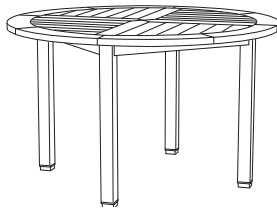

GT-1015
36" Square Pedestal Table
35.25"W x 35.25"D x 29"H

GIATI
DESIGNS BY MARK SINGER

GIATI DESIGNS, INC.
Santa Barbara, California
Tel 805.684.8349 Fax 805.684.8359
www.giati.com

Available in casual finishes
for interior and exterior use
(from L to R): Driftwood Finish,
Natural Teak, or Protective
UV Inhibitor (Teak Oil)

Paradiso Tables

Square Side Table
GT-1070

42" Square Dining Table
GT-1002

Round Side Table
GT-1090

48" Round Dining Table
GT-1012

60" Round Dining Table
GT-1004

72" Round Dining Table
GT-1003

36" Round Bar Table
GT-1016

36" Square Pedestal Table
GT-1015

36" Square Bar Table
GT-1017

94" Rectangular Dining Table
GT-1006

GIATI

DESIGNS BY MARK SINGER

GIATI DESIGNS, INC.
Santa Barbara, California
Tel 805.684.8349 Fax 805.684.8359
www.giati.com