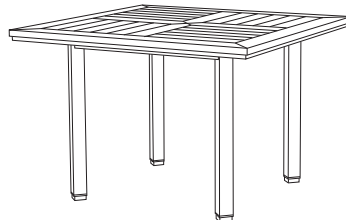

**GT-1015**  
**36" Square Pedestal Table**  
35.25"W x 35.25"D x 29"H

**GIATI**

DESIGNS BY MARK SINGER

GIATI DESIGNS, INC.  
Santa Barbara, California  
Tel 805.684.8349 Fax 805.684.8359  
[www.giati.com](http://www.giati.com)

# Paradiso Tables

**Square Side Table**  
GT-1070

**42" Square Dining Table**  
GT-1002

**Round Side Table**  
GT-1090

**48" Round Dining Table**  
GT-1012

**60" Round Dining Table**  
GT-1004

**72" Round Dining Table**  
GT-1003

**36" Round Bar Table**  
GT-1016

**36" Square Pedestal Table**  
GT-1015

**36" Square Bar Table**  
GT-1017

**94" Rectangular Dining Table**  
GT-1006