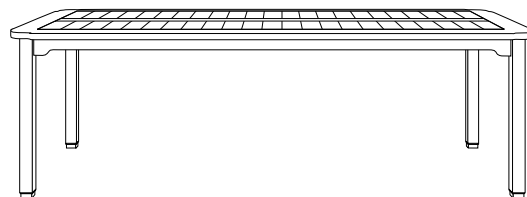

GT-1015
36" Square Pedestal Table
35.25"W x 35.25"D x 29"H

GIATI
DESIGNS BY MARK SINGER

GIATI DESIGNS, INC.
Santa Barbara, California
Tel 805.684.8349 Fax 805.684.8359
www.giati.com

Available in casual finishes
for interior and exterior use
(from L to R): Driftwood Finish,
Natural Teak, or Protective
UV Inhibitor (Teak Oil)

Paradiso Tables

Square Side Table
GT-1070

42" Square Dining Table
GT-1002

Round Side Table
GT-1090

48" Round Dining Table
GT-1012

60" Round Dining Table
GT-1004

72" Round Dining Table
GT-1003

36" Round Bar Table
GT-1016

36" Square Pedestal Table
GT-1015

36" Square Bar Table
GT-1017

94" Rectangular Dining Table
GT-1006

GIATI

DESIGNS BY MARK SINGER

GIATI DESIGNS, INC.
Santa Barbara, California
Tel 805.684.8349 Fax 805.684.8359
www.giati.com