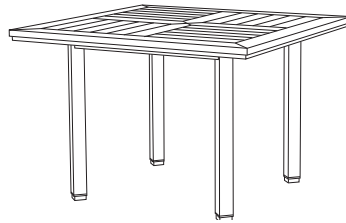

GT-1015
36" Square Pedestal Table
35.25"W x 35.25"D x 29"H

GIATI
DESIGNS BY MARK SINGER

GIATI DESIGNS, INC.
Santa Barbara, California
Tel 805.684.8349 Fax 805.684.8359
www.giati.com

Available in casual finishes
for interior and exterior use
(from L to R): Driftwood Finish,
Natural Teak, or Protective
UV Inhibitor (Teak Oil)

Paradiso Tables

Square Side Table
GT-1070

42" Square Dining Table
GT-1002

Round Side Table
GT-1090

48" Round Dining Table
GT-1012

60" Round Dining Table
GT-1004

72" Round Dining Table
GT-1003

36" Round Bar Table
GT-1016