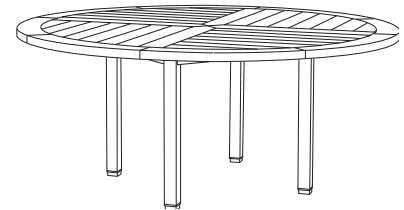

GT-1015
36" Square Pedestal Table
35.25"W x 35.25"D x 29"H

GIATI
DESIGNS BY MARK SINGER

GIATI DESIGNS, INC.
Santa Barbara, California
Tel 805.684.8349 Fax 805.684.8359
www.giati.com

Available in casual finishes
for interior and exterior use
(from L to R): Driftwood Finish,
Natural Teak, or Protective
UV Inhibitor (Teak Oil)

Paradiso Tables

Square Side Table
GT-1070

42" Square Dining Table
GT-1002

Round Side Table
GT-1090

48" Round Dining Table
GT-1012

60" Round Dining Table
GT-1004

72" Round Dining Table
GT-1003

36" Round Bar Table
GT-1016

36" Square Pedestal Table
GT-1015

36" Square Bar Table
GT-1017

94" Rectangular Dining Table
GT-1006

GIATI

DESIGNS BY MARK SINGER

GIATI DESIGNS, INC.
Santa Barbara, California
Tel 805.684.8349 Fax 805.684.8359
www.giati.com