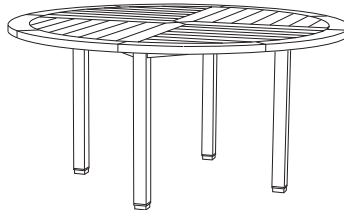

GT-1015
36" Square Pedestal Table
35.25"W x 35.25"D x 29"H

GIATI
DESIGNS BY MARK SINGER

GIATI DESIGNS, INC.
Santa Barbara, California
Tel 805.684.8349 Fax 805.684.8359
www.giati.com

Available in casual finishes
for interior and exterior use
(from L to R): Driftwood Finish,
Natural Teak, or Protective
UV Inhibitor (Teak Oil)

Paradiso Tables

Square Side Table
GT-1070

42" Square Dining Table
GT-1002

Round Side Table
GT-1090

48" Round Dining Table
GT-1012

60" Round Dining Table
GT-1004

72" Round Dining Table
GT-1003

36" Round Bar Table
GT-1016

36" Square Pedestal Table
GT-1015

36" Square Bar Table
GT-1017

94" Rectangular Dining Table
GT-1006

GIATI

DESIGNS BY MARK SINGER

GIATI DESIGNS, INC.
Santa Barbara, California
Tel 805.684.8349 Fax 805.684.8359
www.giati.com