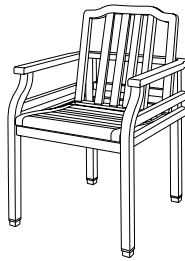

Dining Arm Chair
GT-1020