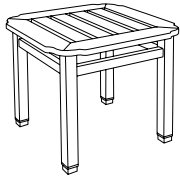

Paradiso

Side Table
GT-1070