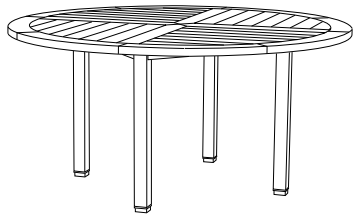

Available in casual finishes
for interior and exterior use:
Natural Teak, Driftwood Finish, or
Protective UV Inhibitor (Teak Oil)

Paradiso

Side Table
GT-1070

Dining Arm Chair
GT-1020

Lounge Chair
GT-1030

60" Round Dining Table
GT-1004 (other sizes available)

Ottoman
GT-1040

42" Square Dining Table
GT-1002

Chaise Lounge
GT-1050

Bar Stool
GT-2016

Sofa
GT-1035

36" Round Bar Table
GT-1016

Dining Lounge Chair
GT-2025

Side Chair
GT-1021