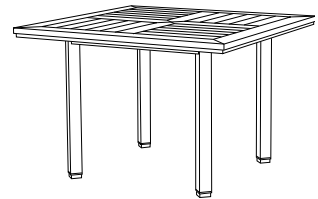

Available in casual finishes
for interior and exterior use:
Natural Teak, Driftwood Finish, or
Protective UV Inhibitor (Teak Oil)

Paradiso

Side Table
GT-1070

Dining Arm Chair
GT-1020

Lounge Chair
GT-1030

60" Round Dining Table
GT-1004 (other sizes available)

Ottoman
GT-1040

42" Square Dining Table
GT-1002

Chaise Lounge
GT-1050

Bar Stool
GT-2016

Sofa
GT-1035

36" Round Bar Table
GT-1016

Dining Lounge Chair
GT-2025

Side Chair
GT-1021