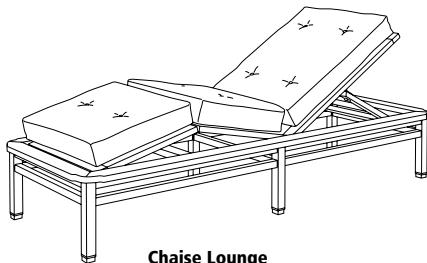

GT-1052
Paradiso Double Chaise
60"W × 82"D × 18"H
(10 adjustment positions)

GIATI

DESIGNS BY MARK SINGER

GIATI DESIGNS, INC.
Santa Barbara, CA
Tel 805.965.6535 Fax 805.965.6295
www.giati.com

GT-1052 back view

Available in casual finishes
for interior and exterior use:
Natural Teak, Driftwood Finish, or
Protective UV Inhibitor (Teak Oil)

Paradiso

Side Table
GT-1070

Dining Arm Chair
GT-1020

Lounge Chair
GT-1030

60" Round Dining Table
GT-1004 (other sizes available)

Ottoman
GT-1040

42" Square Dining Table
GT-1002

Chaise Lounge
GT-1050

Bar Stool
GT-2016

Sofa
GT-1035

36" Round Bar Table
GT-1016

Dining Lounge Chair
GT-2025

Side Chair
GT-1021