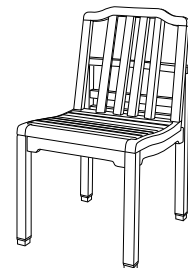

GT-1052
Paradiso Double Chaise
60"W × 82"D × 18"H
(10 adjustment positions)

GIATI

DESIGNS BY MARK SINGER

GIATI DESIGNS, INC.
Santa Barbara, CA
Tel 805.965.6535 Fax 805.965.6295
www.giati.com

GT-1052 back view

Ottoman
GT-1040

42" Square Dining Table
GT-1002

Chaise Lounge
GT-1050

Bar Stool
GT-2016

Sofa
GT-1035

36" Round Bar Table
GT-1016

Dining Lounge Chair
GT-2025

Side Chair
GT-1021