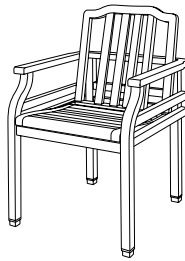

GT-1052
Paradiso Double Chaise
60"W × 82"D × 18"H
(10 adjustment positions)

GIATI

DESIGNS BY MARK SINGER

GIATI DESIGNS, INC.
Santa Barbara, CA
Tel 805.965.6535 Fax 805.965.6295
www.giati.com

GT-1052 back view

Available in casual finishes
for interior and exterior use:
Natural Teak, Driftwood Finish, or
Protective UV Inhibitor (Teak Oil)

Paradiso

Side Table
GT-1070

Dining Arm Chair
GT-1020

Lounge Chair
GT-1030

60" Round Dining Table
GT-1004 (other sizes available)

Ottoman
GT-1040

42" Square Dining Table
GT-1002

Chaise Lounge
GT-1050

Bar Stool
GT-2016

Sofa
GT-1035

36" Round Bar Table
GT-1016

Dining Lounge Chair
GT-2025

Side Chair
GT-1021