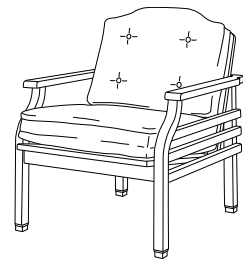

GT-1052
Paradiso Double Chaise
60"W × 82"D × 18"H
(10 adjustment positions)

GIATI

DESIGNS BY MARK SINGER

GIATI DESIGNS, INC.
Santa Barbara, CA
Tel 805.965.6535 Fax 805.965.6295
www.giati.com

GT-1052 back view

Available in casual finishes
for interior and exterior use:
Natural Teak, Driftwood Finish, or
Protective UV Inhibitor (Teak Oil)

Paradiso

Side Table
GT-1070

Dining Arm Chair
GT-1020

Lounge Chair
GT-1030

60" Round Dining Table
GT-1004 (other sizes available)

Ottoman
GT-1040

42" Square Dining Table
GT-1002

Chaise Lounge
GT-1050

Bar Stool
GT-2016

Sofa
GT-1035

36" Round Bar Table
GT-1016

Dining Lounge Chair
GT-2025

Side Chair
GT-1021