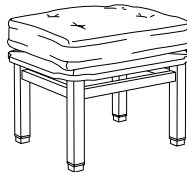

Available in casual finishes
for interior and exterior use:
Natural Teak, Driftwood Finish, or
Protective UV Inhibitor (Teak Oil)

Paradiso

Side Table
GT-1070

Dining Arm Chair
GT-1020

Lounge Chair
GT-1030

60" Round Dining Table
GT-1004 (other sizes available)

Ottoman
GT-1040

42" Square Dining Table
GT-1002

Chaise Lounge
GT-1050

Bar Stool
GT-2016

Sofa
GT-1035

36" Round Bar Table
GT-1016

Dining Lounge Chair
GT-2025

Side Chair
GT-1021