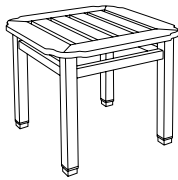

GT-1052
Paradiso Double Chaise
60"W × 82"D × 18"H
(10 adjustment positions)

GIATI

DESIGNS BY MARK SINGER

GIATI DESIGNS, INC.
Santa Barbara, CA
Tel 805.965.6535 Fax 805.965.6295
www.giati.com

GT-1052 back view

Available in casual finishes
for interior and exterior use:
Natural Teak, Driftwood Finish, or
Protective UV Inhibitor (Teak Oil)

Paradiso

Side Table
GT-1070

Dining Arm Chair
GT-1020

Lounge Chair
GT-1030

60" Round Dining Table
GT-1004 (other sizes available)