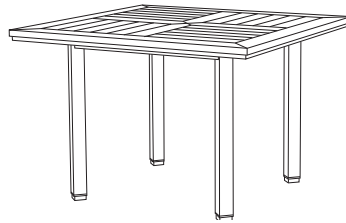

**GT-1070**  
Paradiso Square Side Table

22"W x 22"D x 18"H

**GIATI**

DESIGNS BY MARK SINGER

GIATI DESIGNS, INC.  
Santa Barbara, California  
Tel 805.684.8349 Fax 805.684.8359  
[www.giati.com](http://www.giati.com)

# Paradiso Tables

**Square Side Table**  
GT-1070

**42" Square Dining Table**  
GT-1002

**Round Side Table**  
GT-1090

**48" Round Dining Table**  
GT-1012

**60" Round Dining Table**  
GT-1004

**72" Round Dining Table**  
GT-1003

**36" Round Bar Table**  
GT-1016

**36" Square Pedestal Table**  
GT-1015

**36" Square Bar Table**  
GT-1017

**94" Rectangular Dining Table**  
GT-1006