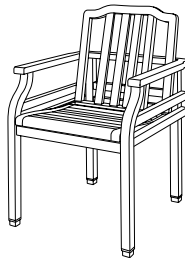

GT-2016
Paradiso Bar Stool

16.5" W × 18" D × 29.75" H

GIATI

DESIGNS BY MARK SINGER

GIATI DESIGNS, INC.
Santa Barbara, California
Tel 805.684.8349 Fax 805.684.8359
www.giati.com

Roscoe Award Winner

Available in casual finishes
for interior and exterior use
(from L to R): Driftwood Finish,
Natural Teak, or Protective
UV Inhibitor (Teak Oil)

Paradiso

Side Table
GT-1070

Dining Arm Chair
GT-1020

Lounge Chair
GT-1030

60" Round Dining Table
GT-1004 (other sizes available)

Ottoman
GT-1040

42" Square Dining Table
GT-1002

Chaise Lounge
GT-1050

Bar Stool
GT-2016

Sofa
GT-1035

36" Round Bar Table
GT-1016

Dining Lounge Chair
GT-2025

Side Chair
GT-1021

GIATI

DESIGNS BY MARK SINGER

GIATI DESIGNS, INC.
Santa Barbara, California
Tel 805.684.8349 Fax 805.684.8359
www.giati.com