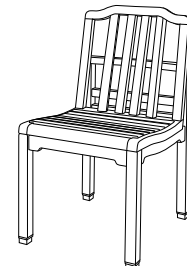

Paradiso

Side Table
GT-1070

Dining Arm Chair
GT-1020

Lounge Chair
GT-1030

60" Round Dining Table
GT-1004 (other sizes available)

Ottoman
GT-1040

42" Square Dining Table
GT-1002

Chaise Lounge
GT-1050

Bar Stool
GT-2016

Sofa
GT-1035

36" Round Bar Table
GT-1016

Dining Lounge Chair
GT-2025

Side Chair
GT-1021

GIATI

DESIGNS BY MARK SINGER

GIATI DESIGNS, INC.
Santa Barbara, California
Tel 805.684.8349 Fax 805.684.8359
www.giati.com