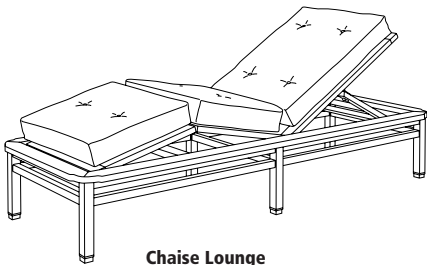

GT-2016
Paradiso Bar Stool

16.5" W × 18" D × 29.75" H

GIATI

DESIGNS BY MARK SINGER

GIATI DESIGNS, INC.
Santa Barbara, California
Tel 805.684.8349 Fax 805.684.8359
www.giati.com

Roscoe Award Winner

Available in casual finishes
for interior and exterior use
(from L to R): Driftwood Finish,
Natural Teak, or Protective
UV Inhibitor (Teak Oil)

Paradiso

Side Table
GT-1070

Dining Arm Chair
GT-1020

Lounge Chair
GT-1030

60" Round Dining Table
GT-1004 (other sizes available)

Ottoman
GT-1040

42" Square Dining Table
GT-1002

Chaise Lounge
GT-1050

Bar Stool
GT-2016

Sofa
GT-1035

36" Round Bar Table
GT-1016

Dining Lounge Chair
GT-2025

Side Chair
GT-1021

GIATI

DESIGNS BY MARK SINGER

GIATI DESIGNS, INC.
Santa Barbara, California
Tel 805.684.8349 Fax 805.684.8359
www.giati.com