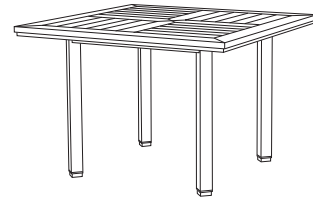

Paradiso

Side Table
GT-1070

Dining Arm Chair
GT-1020

Lounge Chair
GT-1030

60" Round Dining Table
GT-1004 (other sizes available)

Ottoman
GT-1040

42" Square Dining Table
GT-1002

Chaise Lounge
GT-1050

Bar Stool
GT-2016

Sofa
GT-1035

36" Round Bar Table
GT-1016

Dining Lounge Chair
GT-2025

Side Chair
GT-1021

GIATI

DESIGNS BY MARK SINGER

GIATI DESIGNS, INC.
Santa Barbara, California
Tel 805.684.8349 Fax 805.684.8359
www.giati.com