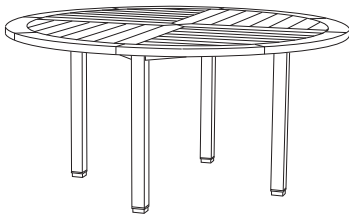

GT-2016
Paradiso Bar Stool

16.5" W × 18" D × 29.75" H

GIATI

DESIGNS BY MARK SINGER

GIATI DESIGNS, INC.
Santa Barbara, California
Tel 805.684.8349 Fax 805.684.8359
www.giati.com

Roscoe Award Winner

Available in casual finishes
for interior and exterior use
(from L to R): Driftwood Finish,
Natural Teak, or Protective
UV Inhibitor (Teak Oil)

Paradiso

Side Table
GT-1070

Dining Arm Chair
GT-1020

Lounge Chair
GT-1030

60" Round Dining Table
GT-1004 (other sizes available)

Ottoman
GT-1040

42" Square Dining Table
GT-1002

Chaise Lounge
GT-1050

Bar Stool
GT-2016

Sofa
GT-1035

36" Round Bar Table
GT-1016

Dining Lounge Chair
GT-2025

Side Chair
GT-1021

GIATI

DESIGNS BY MARK SINGER

GIATI DESIGNS, INC.
Santa Barbara, California
Tel 805.684.8349 Fax 805.684.8359
www.giati.com