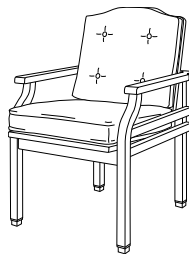

Paradiso

Side Table
GT-1070

Dining Arm Chair
GT-1020

Lounge Chair
GT-1030

60" Round Dining Table
GT-1004 (other sizes available)

Ottoman
GT-1040

42" Square Dining Table
GT-1002

Chaise Lounge
GT-1050

Bar Stool
GT-2016

Sofa
GT-1035

36" Round Bar Table
GT-1016

Dining Lounge Chair
GT-2025

Side Chair
GT-1021

GIATI

DESIGNS BY MARK SINGER

GIATI DESIGNS, INC.
Santa Barbara, California
Tel 805.684.8349 Fax 805.684.8359
www.giati.com