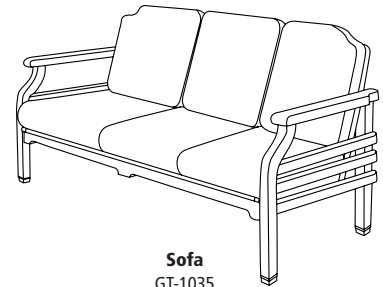

GT-2016
Paradiso Bar Stool

16.5" W × 18" D × 29.75" H

GIATI

DESIGNS BY MARK SINGER

GIATI DESIGNS, INC.
Santa Barbara, California
Tel 805.684.8349 Fax 805.684.8359
www.giati.com

Roscoe Award Winner

Available in casual finishes
for interior and exterior use
(from L to R): Driftwood Finish,
Natural Teak, or Protective
UV Inhibitor (Teak Oil)

Paradiso

Side Table
GT-1070

Dining Arm Chair
GT-1020

Lounge Chair
GT-1030

60" Round Dining Table
GT-1004 (other sizes available)

Ottoman
GT-1040

42" Square Dining Table
GT-1002

Chaise Lounge
GT-1050

Bar Stool
GT-2016

Sofa
GT-1035

36" Round Bar Table
GT-1016

Dining Lounge Chair
GT-2025

Side Chair
GT-1021

GIATI

DESIGNS BY MARK SINGER

GIATI DESIGNS, INC.
Santa Barbara, California
Tel 805.684.8349 Fax 805.684.8359
www.giati.com