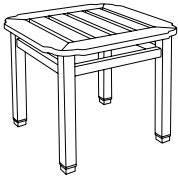

GT-2016
Paradiso Bar Stool

16.5" W × 18" D × 29.75" H

GIATI

DESIGNS BY MARK SINGER

GIATI DESIGNS, INC.
Santa Barbara, California
Tel 805.684.8349 Fax 805.684.8359
www.giati.com

Roscoe Award Winner

Available in casual finishes
for interior and exterior use
(from L to R): Driftwood Finish,
Natural Teak, or Protective
UV Inhibitor (Teak Oil)

Paradiso

Side Table
GT-1070

Dining Arm Chair
GT-1020

Lounge Chair
GT-1030

60" Round Dining Table
GT-1004 (other sizes available)

Ottoman
GT-1040

42" Square Dining Table
GT-1002

Chaise Lounge
GT-1050