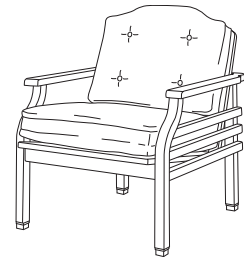

GT-2016
Paradiso Bar Stool

16.5" W × 18" D × 29.75" H

GIATI

DESIGNS BY MARK SINGER

GIATI DESIGNS, INC.
Santa Barbara, California
Tel 805.684.8349 Fax 805.684.8359
www.giati.com

Roscoe Award Winner

Available in casual finishes
for interior and exterior use
(from L to R): Driftwood Finish,
Natural Teak, or Protective
UV Inhibitor (Teak Oil)

Paradiso

Side Table
GT-1070

Dining Arm Chair
GT-1020

Lounge Chair
GT-1030

60" Round Dining Table
GT-1004 (other sizes available)

Ottoman
GT-1040

42" Square Dining Table
GT-1002

Chaise Lounge
GT-1050