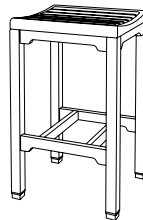

Paradiso

Side Table
GT-1070

Dining Arm Chair
GT-1020

Lounge Chair
GT-1030

60" Round Dining Table
GT-1004 (other sizes available)

Ottoman
GT-1040

42" Square Dining Table
GT-1002

Chaise Lounge
GT-1050

Bar Stool
GT-2016

Sofa
GT-1035

36" Round Bar Table
GT-1016

Dining Lounge Chair
GT-2025

Side Chair
GT-1021

GIATI

DESIGNS BY MARK SINGER

GIATI DESIGNS, INC.
Santa Barbara, California
Tel 805.684.8349 Fax 805.684.8359
www.giati.com