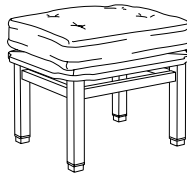

Paradiso

Side Table
GT-1070

Dining Arm Chair
GT-1020

Lounge Chair
GT-1030

60" Round Dining Table
GT-1004 (other sizes available)

Ottoman
GT-1040

42" Square Dining Table
GT-1002

Chaise Lounge
GT-1050

Bar Stool
GT-2016

Sofa
GT-1035

36" Round Bar Table
GT-1016

Dining Lounge Chair
GT-2025

Side Chair
GT-1021

GIATI

DESIGNS BY MARK SINGER

GIATI DESIGNS, INC.
Santa Barbara, California
Tel 805.684.8349 Fax 805.684.8359
www.giati.com