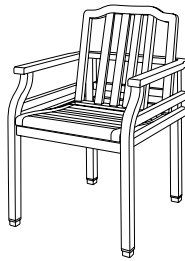

GT-2025
Paradiso Dining Lounge Chair
23.5" w × 26.5" d × 35" h

GIATI

DESIGNS BY MARK SINGER

GIATI DESIGNS, INC.
Santa Barbara, California
Tel 805.684.8349 Fax 805.684.8359
www.giati.com

Roscoe Award Winner

Available in casual finishes
for interior and exterior use
(from L to R): Driftwood Finish,
Natural Teak, or Protective
UV Inhibitor (Teak Oil)

Paradiso

Side Table
GT-1070

Dining Arm Chair
GT-1020

Lounge Chair
GT-1030

60" Round Dining Table
GT-1004 (other sizes available)

Ottoman
GT-1040

42" Square Dining Table
GT-1002

Chaise Lounge
GT-1050

Bar Stool
GT-2016

Sofa
GT-1035

36" Round Bar Table
GT-1016

Dining Lounge Chair
GT-2025