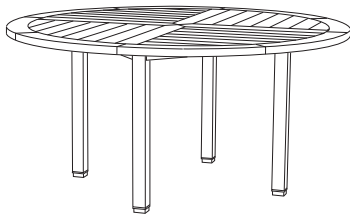

Available in casual finishes
for interior and exterior use
(from L to R): Driftwood Finish,
Natural Teak, or Protective
UV Inhibitor (Teak Oil)

Paradiso

Side Table
GT-1070

Dining Arm Chair
GT-1020

Lounge Chair
GT-1030

60" Round Dining Table
GT-1004 (other sizes available)

Ottoman
GT-1040

42" Square Dining Table
GT-1002

Chaise Lounge
GT-1050

Bar Stool
GT-2016

Sofa
GT-1035

36" Round Bar Table
GT-1016

Dining Lounge Chair
GT-2025