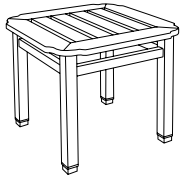

Available in casual finishes
for interior and exterior use
(from L to R): Driftwood Finish,
Natural Teak, or Protective
UV Inhibitor (Teak Oil)

Paradiso

Side Table
GT-1070

Dining Arm Chair
GT-1020

Lounge Chair
GT-1030

60" Round Dining Table
GT-1004 (other sizes available)

Ottoman
GT-1040

42" Square Dining Table
GT-1002

Chaise Lounge
GT-1050

Bar Stool
GT-2016

Sofa
GT-1035

36" Round Bar Table
GT-1016

Dining Lounge Chair
GT-2025