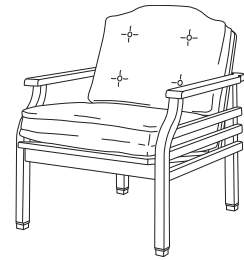

Available in casual finishes
for interior and exterior use
(from L to R): Driftwood Finish,
Natural Teak, or Protective
UV Inhibitor (Teak Oil)

Paradiso

Side Table
GT-1070

Dining Arm Chair
GT-1020

Lounge Chair
GT-1030

60" Round Dining Table
GT-1004 (other sizes available)

Ottoman
GT-1040

42" Square Dining Table
GT-1002

Chaise Lounge
GT-1050

Bar Stool
GT-2016

Sofa
GT-1035

36" Round Bar Table
GT-1016

Dining Lounge Chair
GT-2025