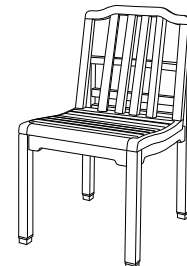

60" Round Dining Table
GT-1004 (other sizes available)

Ottoman
GT-1040

42" Square Dining Table
GT-1002

Chaise Lounge
GT-1050

Bar Stool
GT-2016

Sofa
GT-1035

36" Round Bar Table
GT-1016

Dining Lounge Chair
GT-2025

Side Chair
GT-1021

GIATI

DESIGNS BY MARK SINGER

GIATI DESIGNS, INC.
Santa Barbara, California
Tel 805.684.8349 Fax 805.684.8359
www.giati.com

Available in casual finishes
for interior and exterior use:
Natural Teak, Driftwood Finish,
Protective UV Inhibitor (Teak Oil)