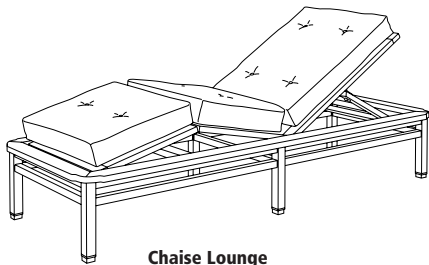

Available in casual finishes
for interior and exterior use
(from L to R): Driftwood Finish,
Natural Teak, or Protective
UV Inhibitor (Teak Oil)

Paradiso

Side Table
GT-1070

Dining Arm Chair
GT-1020

Lounge Chair
GT-1030

60" Round Dining Table
GT-1004 (other sizes available)

Ottoman
GT-1040

42" Square Dining Table
GT-1002

Chaise Lounge
GT-1050

Bar Stool
GT-2016

Sofa
GT-1035

36" Round Bar Table
GT-1016

Dining Lounge Chair
GT-2025