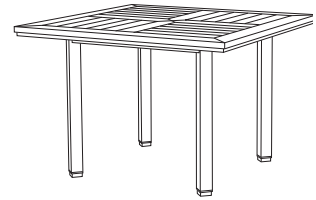

Available in casual finishes
for interior and exterior use
(from L to R): Driftwood Finish,
Natural Teak, or Protective
UV Inhibitor (Teak Oil)

Paradiso

Side Table
GT-1070

Dining Arm Chair
GT-1020

Lounge Chair
GT-1030

60" Round Dining Table
GT-1004 (other sizes available)

Ottoman
GT-1040

42" Square Dining Table
GT-1002

Chaise Lounge
GT-1050

Bar Stool
GT-2016

Sofa
GT-1035

36" Round Bar Table
GT-1016

Dining Lounge Chair
GT-2025