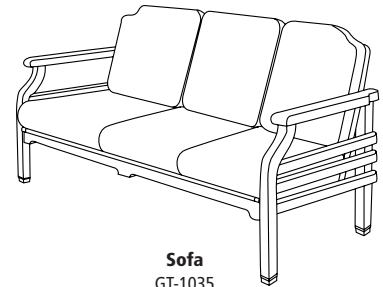

60" Round Dining Table
GT-1004 (other sizes available)

Ottoman
GT-1040

42" Square Dining Table
GT-1002

Chaise Lounge
GT-1050

Bar Stool
GT-2016

Sofa
GT-1035

36" Round Bar Table
GT-1016

Dining Lounge Chair
GT-2025

Side Chair
GT-1021

GIATI

DESIGNS BY MARK SINGER

GIATI DESIGNS, INC.
Santa Barbara, California
Tel 805.684.8349 Fax 805.684.8359
www.giati.com

Available in casual finishes
for interior and exterior use:
Natural Teak, Driftwood Finish,
Protective UV Inhibitor (Teak Oil)