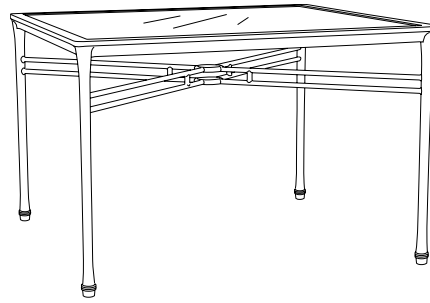

Finish: New Champagne  
Architectural Glass

*Giati*

**Dining Chair**  
NU-8020

**Ottoman**  
NU-8040

**Lounge Chair**  
NU-8030

**52" Round Dining Table**  
NU-8010

**44" Square Dining Table**  
NU-8000

**Chaise Lounge**  
NU-8050