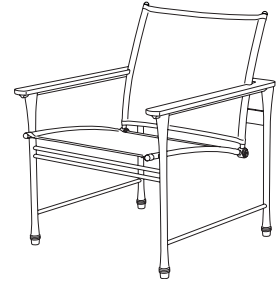

Finish: New Champagne  
Architectural Glass

*Giati*

**Dining Chair**  
NU-8020

**Ottoman**  
NU-8040

**Lounge Chair**  
NU-8030

**52" Round Dining Table**  
NU-8010

**44" Square Dining Table**  
NU-8000

**Chaise Lounge**  
NU-8050