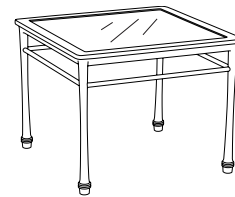

Finish: New Champagne  
Architectural Glass

*Giati*

**Dining Chair**  
NU-8020

**Ottoman**  
NU-8040

**Lounge Chair**  
NU-8030

**52" Round Dining Table**  
NU-8010

**44" Square Dining Table**  
NU-8000

**Chaise Lounge**  
NU-8050