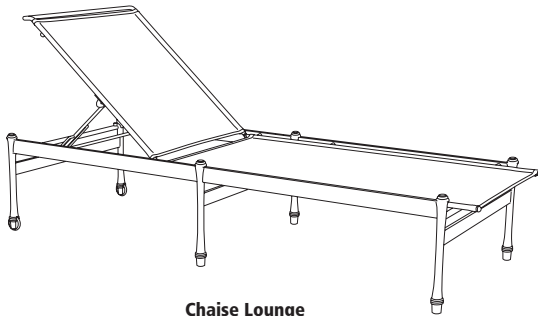

Finish: New Champagne  
Architectural Glass

*Giati*

**Dining Chair**  
NU-8020

**Ottoman**  
NU-8040

**Lounge Chair**  
NU-8030

**52" Round Dining Table**  
NU-8010

**44" Square Dining Table**  
NU-8000

**Chaise Lounge**  
NU-8050