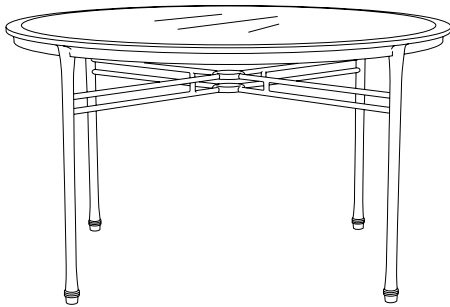

Finish: New Champagne  
Architectural Glass

*Giati*

**Dining Chair**  
NU-8020

**Ottoman**  
NU-8040

**Lounge Chair**  
NU-8030

**52" Round Dining Table**  
NU-8010

**44" Square Dining Table**  
NU-8000

**Chaise Lounge**  
NU-8050