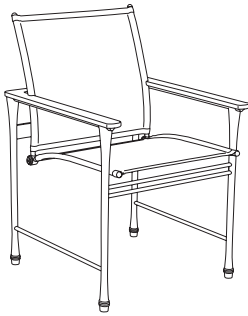

Finish: New Champagne  
Architectural Glass

*Giati*

**Dining Chair**  
NU-8020

**Ottoman**  
NU-8040

**Lounge Chair**  
NU-8030

**52" Round Dining Table**  
NU-8010

**44" Square Dining Table**  
NU-8000

**Chaise Lounge**  
NU-8050