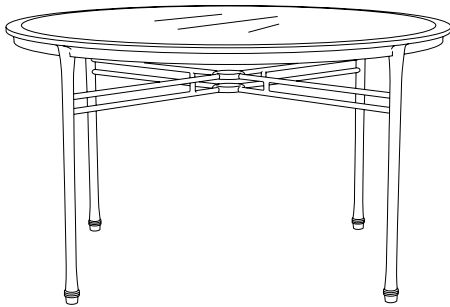

Finish: New Champagne
Architectural Glass

Giati

Dining Chair
NU-8020

Ottoman
NU-8040

Lounge Chair
NU-8030

52" Round Dining Table
NU-8010

44" Square Dining Table
NU-8000

Chaise Lounge
NU-8050