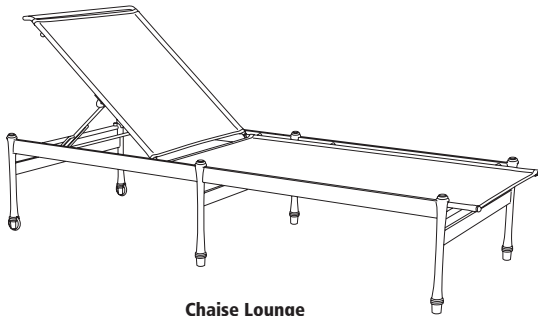

Finish: New Champagne
Architectural Glass

Giati

Dining Chair
NU-8020

Ottoman
NU-8040

Lounge Chair
NU-8030

52" Round Dining Table
NU-8010

44" Square Dining Table
NU-8000

Chaise Lounge
NU-8050