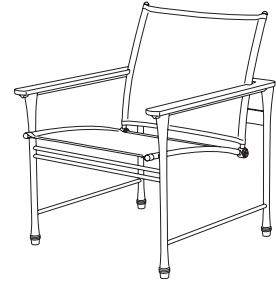

Finish: New Champagne
Architectural Glass

Giati

Dining Chair
NU-8020

Ottoman
NU-8040

Lounge Chair
NU-8030

52" Round Dining Table
NU-8010

44" Square Dining Table
NU-8000

Chaise Lounge
NU-8050