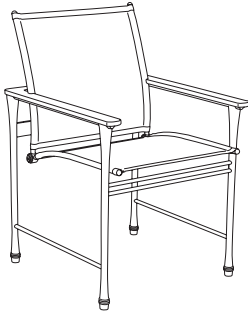

Giati

Dining Chair
NU-8020