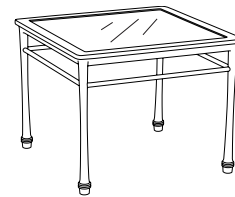

Finish: New Champagne
Architectural Glass

Giati

Dining Chair
NU-8020

Ottoman
NU-8040

Lounge Chair
NU-8030

52" Round Dining Table
NU-8010

44" Square Dining Table
NU-8000

Chaise Lounge
NU-8050