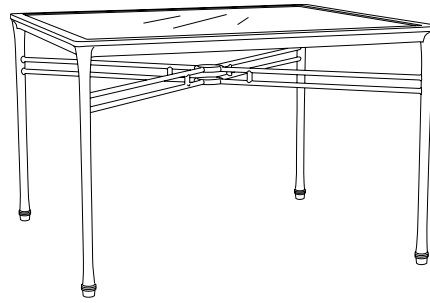

Finish: New Champagne
Architectural Glass

Giati

Dining Chair
NU-8020

Ottoman
NU-8040

Lounge Chair
NU-8030

52" Round Dining Table
NU-8010

44" Square Dining Table
NU-8000

Chaise Lounge
NU-8050