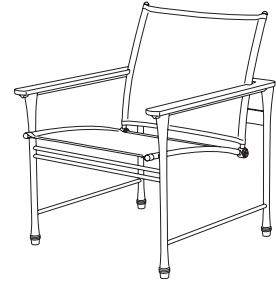

**NU-8020** back view

Finish: New Champagne  
Optional cushions also available.

*Giati*

**Dining Chair**  
NU-8020

**Ottoman**  
NU-8040

**Lounge Chair**  
NU-8030

**52" Round Dining Table**  
NU-8010

**44" Square Dining Table**  
NU-8000

**Chaise Lounge**  
NU-8050

**Side Table**  
NU-8070

**GIATI**

DESIGNS BY MARK SINGER

GIATI DESIGNS, INC.  
Santa Barbara, California  
Tel 805.684.8349 Fax 805.684.8359  
www.giati.com

Finish: New Champagne  
Top: Clear Glass, Light Bronzed Glass,  
Frosted Glass, Architectural Glass