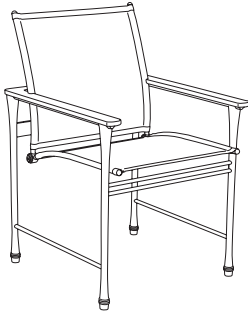

**NU-8020**  
Aprio Dining Chair

24.25" W × 24.75" D × 36" H

**GIATI**

DESIGNS BY MARK SINGER

GIATI DESIGNS, INC.  
Santa Barbara, California  
Tel 805.684.8349 Fax 805.684.8359  
[www.giati.com](http://www.giati.com)

**NU-8020** back view

Finish: New Champagne  
Optional cushions also available.

*Giati*

**Dining Chair**  
NU-8020

**Ottoman**  
NU-8040

**Lounge Chair**  
NU-8030

**52" Round Dining Table**  
NU-8010

**44" Square Dining Table**  
NU-8000