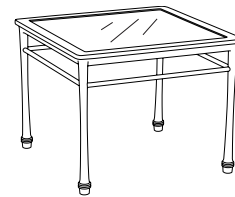

Side Table
NU-8070

GIATI

DESIGNS BY MARK SINGER

GIATI DESIGNS, INC.
Santa Barbara, California
Tel 805.684.8349 Fax 805.684.8359
www.giati.com

Finish: New Champagne
Top: Clear Glass, Light Bronzed Glass,
Frosted Glass, Architectural Glass