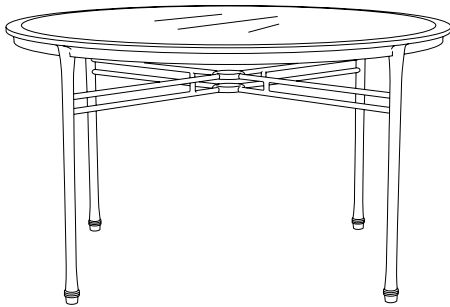

**NU-8020** back view

Finish: New Champagne  
Optional cushions also available.

*Giati*

**Dining Chair**  
NU-8020

**Ottoman**  
NU-8040

**Lounge Chair**  
NU-8030

**52" Round Dining Table**  
NU-8010

**44" Square Dining Table**  
NU-8000