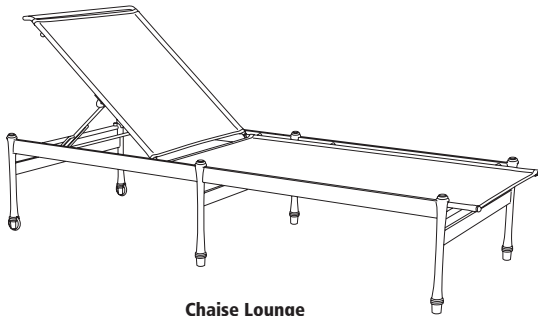

**NU-8020** back view

Finish: New Champagne  
Optional cushions also available.

*Giati*

**Dining Chair**  
NU-8020

**Ottoman**  
NU-8040

**Lounge Chair**  
NU-8030

**52" Round Dining Table**  
NU-8010

**44" Square Dining Table**  
NU-8000

**Chaise Lounge**  
NU-8050

**Side Table**  
NU-8070

**GIATI**

DESIGNS BY MARK SINGER

GIATI DESIGNS, INC.  
Santa Barbara, California  
Tel 805.684.8349 Fax 805.684.8359  
www.giati.com

Finish: New Champagne  
Top: Clear Glass, Light Bronzed Glass,  
Frosted Glass, Architectural Glass