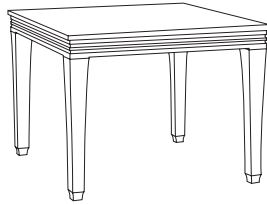

**PL-6002**  
Palazzio 70" Square Dining Table  
70.5"W x 70.5"D x 30.5"H

**GIATI**  
DESIGNS BY MARK SINGER

GIATI DESIGNS, INC.  
Santa Barbara, California  
Tel 805.684.8349 Fax 805.684.8359  
[www.giati.com](http://www.giati.com)

# Palazzo Tables

**65" Square Dining Table**  
PL-6004L

**40" Square Dining Table**  
PL-6000L

**70" Square Dining Table**  
PL-6002

**64" Round Dining Table**  
PL-6005L

**42" Square Dining Table**  
PL-6012