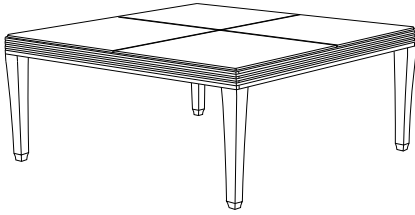

**PL-6002**  
Palazzio 70" Square Dining Table  
70.5"W x 70.5"D x 30.5"H

**GIATI**  
DESIGNS BY MARK SINGER

GIATI DESIGNS, INC.  
Santa Barbara, California  
Tel 805.684.8349 Fax 805.684.8359  
[www.giati.com](http://www.giati.com)

# Palazzo Tables

**65" Square Dining Table**  
PL-6004L

**40" Square Dining Table**  
PL-6000L

**70" Square Dining Table**  
PL-6002

**64" Round Dining Table**  
PL-6005L

**42" Square Dining Table**  
PL-6012

**60" Round Dining Table**  
PL-6007

**Side Table**  
PL-6070L

**Coffee Table**  
PL-6055

**Coffee Table**  
PL-6060L

**Corner Table**  
PL-6065