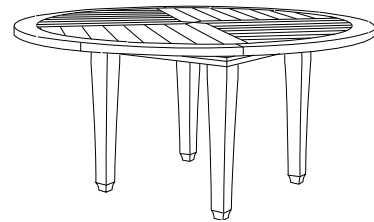

PL-6004L
Palazzio 65" Square Dining Table, Limestone Top
65"W × 65"D × 30"H

GIATI
DESIGNS BY MARK SINGER

GIATI DESIGNS, INC.
Santa Barbara, California
Tel 805.684.8349 Fax 805.684.8359
www.giati.com

Available in casual finishes
for interior and exterior use
(from L to R): Driftwood Finish,
Natural Teak, or Protective
UV Inhibitor (Teak Oil)

Palazzo Tables

65" Square Dining Table
PL-6004L

40" Square Dining Table
PL-6000L

70" Square Dining Table
PL-6002

64" Round Dining Table
PL-6005L

42" Square Dining Table
PL-6012

60" Round Dining Table
PL-6007

Side Table
PL-6070L

Coffee Table
PL-6055

Coffee Table
PL-6060L

Corner Table
PL-6065

GIATI

DESIGNS BY MARK SINGER

GIATI DESIGNS, INC.
Santa Barbara, California
Tel 805.684.8349 Fax 805.684.8359
www.giati.com