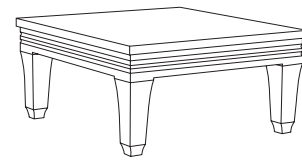

PL-6004L
Palazzio 65" Square Dining Table, Limestone Top
65"W × 65"D × 30"H

GIATI
DESIGNS BY MARK SINGER

GIATI DESIGNS, INC.
Santa Barbara, California
Tel 805.684.8349 Fax 805.684.8359
www.giati.com

Available in casual finishes
for interior and exterior use
(from L to R): Driftwood Finish,
Natural Teak, or Protective
UV Inhibitor (Teak Oil)

Palazzo Tables

65" Square Dining Table
PL-6004L

40" Square Dining Table
PL-6000L

70" Square Dining Table
PL-6002

64" Round Dining Table
PL-6005L

42" Square Dining Table
PL-6012

60" Round Dining Table
PL-6007

Side Table
PL-6070L

Coffee Table
PL-6055

Coffee Table
PL-6060L

Corner Table
PL-6065

GIATI

DESIGNS BY MARK SINGER

GIATI DESIGNS, INC.
Santa Barbara, California
Tel 805.684.8349 Fax 805.684.8359
www.giati.com