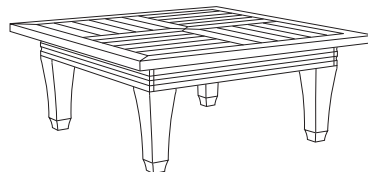

PL-6004L
Palazzio 65" Square Dining Table, Limestone Top
65"W × 65"D × 30"H

GIATI
DESIGNS BY MARK SINGER

GIATI DESIGNS, INC.
Santa Barbara, California
Tel 805.684.8349 Fax 805.684.8359
www.giati.com

Available in casual finishes
for interior and exterior use
(from L to R): Driftwood Finish,
Natural Teak, or Protective
UV Inhibitor (Teak Oil)

Palazzo Tables

65" Square Dining Table
PL-6004L

40" Square Dining Table
PL-6000L

70" Square Dining Table
PL-6002

64" Round Dining Table
PL-6005L

42" Square Dining Table
PL-6012

60" Round Dining Table
PL-6007

Side Table
PL-6070L

Coffee Table
PL-6055

Coffee Table
PL-6060L

Corner Table
PL-6065

GIATI

DESIGNS BY MARK SINGER

GIATI DESIGNS, INC.
Santa Barbara, California
Tel 805.684.8349 Fax 805.684.8359
www.giati.com