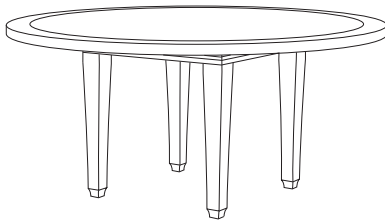

PL-6004L
Palazzio 65" Square Dining Table, Limestone Top
65"W × 65"D × 30"H

GIATI
DESIGNS BY MARK SINGER

GIATI DESIGNS, INC.
Santa Barbara, California
Tel 805.684.8349 Fax 805.684.8359
www.giati.com

Available in casual finishes
for interior and exterior use
(from L to R): Driftwood Finish,
Natural Teak, or Protective
UV Inhibitor (Teak Oil)

Palazzo Tables

65" Square Dining Table
PL-6004L

40" Square Dining Table
PL-6000L

70" Square Dining Table
PL-6002

64" Round Dining Table
PL-6005L

42" Square Dining Table
PL-6012

60" Round Dining Table
PL-6007

Side Table
PL-6070L

Coffee Table
PL-6055

Coffee Table
PL-6060L

Corner Table
PL-6065

GIATI

DESIGNS BY MARK SINGER

GIATI DESIGNS, INC.
Santa Barbara, California
Tel 805.684.8349 Fax 805.684.8359
www.giati.com