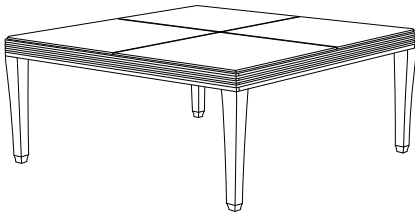

PL-6004L
Palazzio 65" Square Dining Table, Limestone Top
65"W × 65"D × 30"H

GIATI
DESIGNS BY MARK SINGER

GIATI DESIGNS, INC.
Santa Barbara, California
Tel 805.684.8349 Fax 805.684.8359
www.giati.com

Available in casual finishes
for interior and exterior use
(from L to R): Driftwood Finish,
Natural Teak, or Protective
UV Inhibitor (Teak Oil)

Palazzo Tables

65" Square Dining Table
PL-6004L

40" Square Dining Table
PL-6000L

70" Square Dining Table
PL-6002

64" Round Dining Table
PL-6005L

42" Square Dining Table
PL-6012

60" Round Dining Table
PL-6007