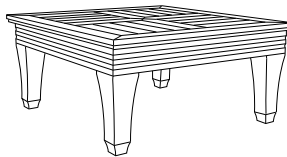

PL-6004L
Palazzio 65" Square Dining Table, Limestone Top
65"W × 65"D × 30"H

GIATI
DESIGNS BY MARK SINGER

GIATI DESIGNS, INC.
Santa Barbara, California
Tel 805.684.8349 Fax 805.684.8359
www.giati.com

Available in casual finishes
for interior and exterior use
(from L to R): Driftwood Finish,
Natural Teak, or Protective
UV Inhibitor (Teak Oil)

Palazzo Tables

65" Square Dining Table
PL-6004L

40" Square Dining Table
PL-6000L

70" Square Dining Table
PL-6002

64" Round Dining Table
PL-6005L

42" Square Dining Table
PL-6012

60" Round Dining Table
PL-6007

Side Table
PL-6070L

Coffee Table
PL-6055

Coffee Table
PL-6060L

Corner Table
PL-6065

GIATI

DESIGNS BY MARK SINGER

GIATI DESIGNS, INC.
Santa Barbara, California
Tel 805.684.8349 Fax 805.684.8359
www.giati.com