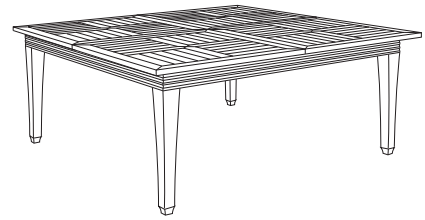

PL-6004L
Palazzio 65" Square Dining Table, Limestone Top
65"W × 65"D × 30"H

GIATI
DESIGNS BY MARK SINGER

GIATI DESIGNS, INC.
Santa Barbara, California
Tel 805.684.8349 Fax 805.684.8359
www.giati.com

Available in casual finishes
for interior and exterior use
(from L to R): Driftwood Finish,
Natural Teak, or Protective
UV Inhibitor (Teak Oil)

Palazzo Tables

65" Square Dining Table
PL-6004L

40" Square Dining Table
PL-6000L

70" Square Dining Table
PL-6002

64" Round Dining Table
PL-6005L

42" Square Dining Table
PL-6012

60" Round Dining Table
PL-6007