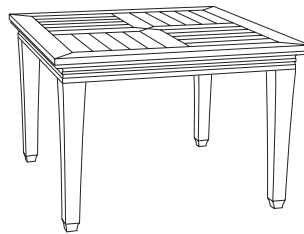

Palazzo Tables

65" Square Dining Table
PL-6004L

40" Square Dining Table
PL-6000L

70" Square Dining Table
PL-6002

64" Round Dining Table
PL-6005L

42" Square Dining Table
PL-6012

60" Round Dining Table
PL-6007

Side Table
PL-6070L

Coffee Table
PL-6055

Coffee Table
PL-6060L

Corner Table
PL-6065

GIATI

DESIGNS BY MARK SINGER

GIATI DESIGNS, INC.
Santa Barbara, California
Tel 805.684.8349 Fax 805.684.8359
www.giati.com