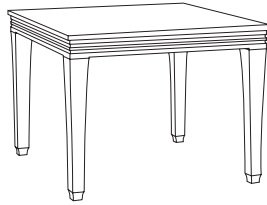

PL-6004L
Palazzio 65" Square Dining Table, Limestone Top
65"W × 65"D × 30"H

GIATI
DESIGNS BY MARK SINGER

GIATI DESIGNS, INC.
Santa Barbara, California
Tel 805.684.8349 Fax 805.684.8359
www.giati.com

Available in casual finishes
for interior and exterior use
(from L to R): Driftwood Finish,
Natural Teak, or Protective
UV Inhibitor (Teak Oil)

Palazzo Tables

65" Square Dining Table
PL-6004L

40" Square Dining Table
PL-6000L

70" Square Dining Table
PL-6002

64" Round Dining Table
PL-6005L

42" Square Dining Table
PL-6012

60" Round Dining Table
PL-6007