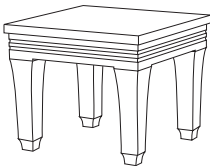

PL-6004L
Palazzio 65" Square Dining Table, Limestone Top
65"W × 65"D × 30"H

GIATI
DESIGNS BY MARK SINGER

GIATI DESIGNS, INC.
Santa Barbara, California
Tel 805.684.8349 Fax 805.684.8359
www.giati.com

Available in casual finishes
for interior and exterior use
(from L to R): Driftwood Finish,
Natural Teak, or Protective
UV Inhibitor (Teak Oil)

Palazzo Tables

65" Square Dining Table
PL-6004L

40" Square Dining Table
PL-6000L

70" Square Dining Table
PL-6002

64" Round Dining Table
PL-6005L

42" Square Dining Table
PL-6012

60" Round Dining Table
PL-6007

Side Table
PL-6070L

Coffee Table
PL-6055

Coffee Table
PL-6060L

Corner Table
PL-6065

GIATI

DESIGNS BY MARK SINGER

GIATI DESIGNS, INC.
Santa Barbara, California
Tel 805.684.8349 Fax 805.684.8359
www.giati.com