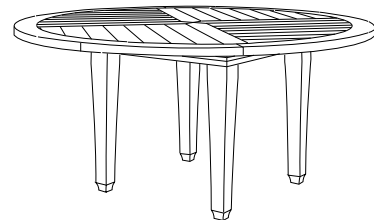

Available in casual finishes
for interior and exterior use
(from L to R): Driftwood Finish,
Natural Teak, or Protective
UV Inhibitor (Teak Oil)

Palazzo Tables

65" Square Dining Table
PL-6004L

40" Square Dining Table
PL-6000L

70" Square Dining Table
PL-6002

64" Round Dining Table
PL-6005L

42" Square Dining Table
PL-6012

60" Round Dining Table
PL-6007

Side Table
PL-6070L

Coffee Table
PL-6055

Coffee Table
PL-6060L

Corner Table
PL-6065