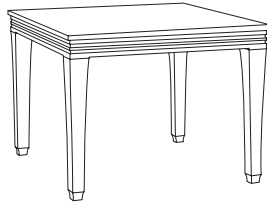

PL-6007
Palazzio 60" Round Dining Table

60" DIAMETER X 30" H
Umbrella Hole Available

GIATI

DESIGNS BY MARK SINGER

GIATI DESIGNS, INC.
Santa Barbara, California
Tel 805.684.8349 Fax 805.684.8359
www.giati.com

Available in casual finishes
for interior and exterior use
(from L to R): Driftwood Finish,
Natural Teak, or Protective
UV Inhibitor (Teak Oil)

Palazzo Tables

65" Square Dining Table
PL-6004L

40" Square Dining Table
PL-6000L

70" Square Dining Table
PL-6002

64" Round Dining Table
PL-6005L

42" Square Dining Table
PL-6012

60" Round Dining Table
PL-6007

Side Table
PL-6070L

Coffee Table
PL-6055

Coffee Table
PL-6060L

Corner Table
PL-6065