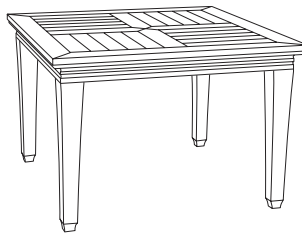

Available in casual finishes
for interior and exterior use
(from L to R): Driftwood Finish,
Natural Teak, or Protective
UV Inhibitor (Teak Oil)

Palazzo Tables

65" Square Dining Table
PL-6004L

40" Square Dining Table
PL-6000L

70" Square Dining Table
PL-6002

64" Round Dining Table
PL-6005L

42" Square Dining Table
PL-6012

60" Round Dining Table
PL-6007

Side Table
PL-6070L

Coffee Table
PL-6055

Coffee Table
PL-6060L

Corner Table
PL-6065