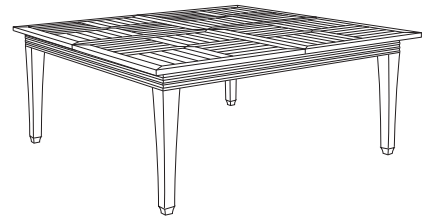

Available in casual finishes
for interior and exterior use
(from L to R): Driftwood Finish,
Natural Teak, or Protective
UV Inhibitor (Teak Oil)

Palazzo Tables

65" Square Dining Table
PL-6004L

40" Square Dining Table
PL-6000L

70" Square Dining Table
PL-6002

64" Round Dining Table
PL-6005L

42" Square Dining Table
PL-6012

60" Round Dining Table
PL-6007

Side Table
PL-6070L

Coffee Table
PL-6055

Coffee Table
PL-6060L

Corner Table
PL-6065