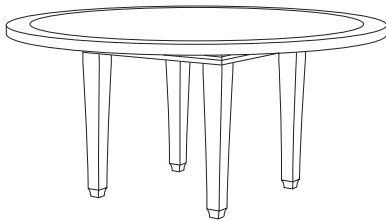

Available in casual finishes
for interior and exterior use
(from L to R): Driftwood Finish,
Natural Teak, or Protective
UV Inhibitor (Teak Oil)

Palazzo Tables

65" Square Dining Table
PL-6004L

40" Square Dining Table
PL-6000L

70" Square Dining Table
PL-6002

64" Round Dining Table
PL-6005L

42" Square Dining Table
PL-6012

60" Round Dining Table
PL-6007

Side Table
PL-6070L

Coffee Table
PL-6055

Coffee Table
PL-6060L

Corner Table
PL-6065