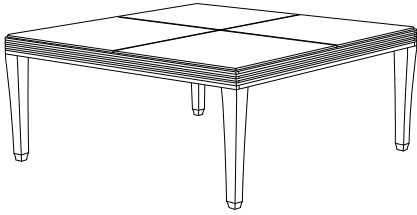

PL-6007
Palazzio 60" Round Dining Table

60" DIAMETER X 30" H
Umbrella Hole Available

GIATI

DESIGNS BY MARK SINGER

GIATI DESIGNS, INC.
Santa Barbara, California
Tel 805.684.8349 Fax 805.684.8359
www.giati.com

Available in casual finishes
for interior and exterior use
(from L to R): Driftwood Finish,
Natural Teak, or Protective
UV Inhibitor (Teak Oil)

Palazzo Tables

65" Square Dining Table
PL-6004L

40" Square Dining Table
PL-6000L

70" Square Dining Table
PL-6002

64" Round Dining Table
PL-6005L

42" Square Dining Table
PL-6012

60" Round Dining Table
PL-6007

Side Table
PL-6070L

Coffee Table
PL-6055

Coffee Table
PL-6060L

Corner Table
PL-6065