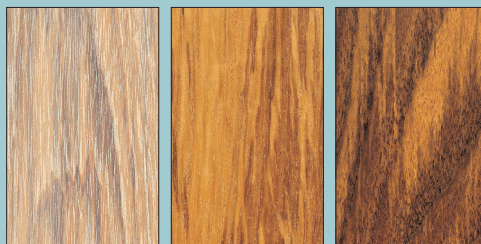

Available in casual finishes
for interior and exterior use
(from L to R): Driftwood Finish,
Natural Teak, or Protective
UV Inhibitor (Teak Oil)

Palazzo Tables

65" Square Dining Table
PL-6004L

40" Square Dining Table
PL-6000L