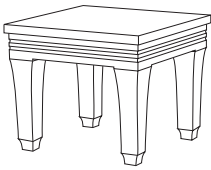

Palazzo Tables

65" Square Dining Table
PL-6004L

40" Square Dining Table
PL-6000L

70" Square Dining Table
PL-6002

64" Round Dining Table
PL-6005L

42" Square Dining Table
PL-6012

60" Round Dining Table
PL-6007

Side Table
PL-6070L

Coffee Table
PL-6055

Coffee Table
PL-6060L

Corner Table
PL-6065

GIATI

DESIGNS BY MARK SINGER

GIATI DESIGNS, INC.
Santa Barbara, California
Tel 805.684.8349 Fax 805.684.8359
www.giati.com