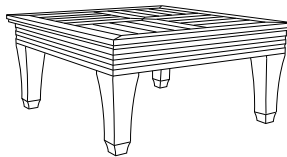

Palazzo Tables

65" Square Dining Table
PL-6004L

40" Square Dining Table
PL-6000L

70" Square Dining Table
PL-6002

64" Round Dining Table
PL-6005L

42" Square Dining Table
PL-6012

60" Round Dining Table
PL-6007

Side Table
PL-6070L

Coffee Table
PL-6055

Coffee Table
PL-6060L

Corner Table
PL-6065

GIATI

DESIGNS BY MARK SINGER

GIATI DESIGNS, INC.
Santa Barbara, California
Tel 805.684.8349 Fax 805.684.8359
www.giati.com