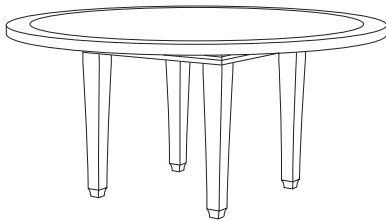

PL-6012
Palazzo 42" Square Dining Table
42"W x 42"D x 30"H

GIATI

DESIGNS BY MARK SINGER

GIATI DESIGNS, INC.
Santa Barbara, California
Tel 805.684.8349 Fax 805.684.8359
www.giati.com

Available in casual finishes
for interior and exterior use
(from L to R): Driftwood Finish,
Natural Teak, or Protective
UV Inhibitor (Teak Oil)

Palazzo Tables

65" Square Dining Table
PL-6004L

40" Square Dining Table
PL-6000L

70" Square Dining Table
PL-6002

64" Round Dining Table
PL-6005L

42" Square Dining Table
PL-6012

60" Round Dining Table
PL-6007

Side Table
PL-6070L

Coffee Table
PL-6055

Coffee Table
PL-6060L

Corner Table
PL-6065

GIATI

DESIGNS BY MARK SINGER

GIATI DESIGNS, INC.
Santa Barbara, California
Tel 805.684.8349 Fax 805.684.8359
www.giati.com