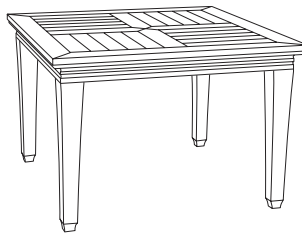

Palazzo Tables

65" Square Dining Table
PL-6004L

40" Square Dining Table
PL-6000L

70" Square Dining Table
PL-6002

64" Round Dining Table
PL-6005L

42" Square Dining Table
PL-6012

60" Round Dining Table
PL-6007

Side Table
PL-6070L

Coffee Table
PL-6055

Coffee Table
PL-6060L

Corner Table
PL-6065

GIATI

DESIGNS BY MARK SINGER

GIATI DESIGNS, INC.
Santa Barbara, California
Tel 805.684.8349 Fax 805.684.8359
www.giati.com