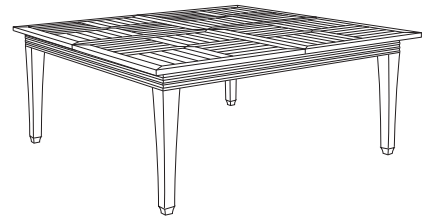

PL-6012
Palazzo 42" Square Dining Table
42"W x 42"D x 30"H

GIATI

DESIGNS BY MARK SINGER

GIATI DESIGNS, INC.
Santa Barbara, California
Tel 805.684.8349 Fax 805.684.8359
www.giati.com

Available in casual finishes
for interior and exterior use
(from L to R): Driftwood Finish,
Natural Teak, or Protective
UV Inhibitor (Teak Oil)

Palazzo Tables

65" Square Dining Table
PL-6004L

40" Square Dining Table
PL-6000L

70" Square Dining Table
PL-6002

64" Round Dining Table
PL-6005L

42" Square Dining Table
PL-6012

60" Round Dining Table
PL-6007