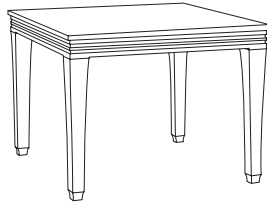

PL-6012
Palazzo 42" Square Dining Table
42"W x 42"D x 30"H

GIATI

DESIGNS BY MARK SINGER

GIATI DESIGNS, INC.
Santa Barbara, California
Tel 805.684.8349 Fax 805.684.8359
www.giati.com

Available in casual finishes
for interior and exterior use
(from L to R): Driftwood Finish,
Natural Teak, or Protective
UV Inhibitor (Teak Oil)

Palazzo Tables

65" Square Dining Table
PL-6004L

40" Square Dining Table
PL-6000L

70" Square Dining Table
PL-6002

64" Round Dining Table
PL-6005L

42" Square Dining Table
PL-6012

60" Round Dining Table
PL-6007