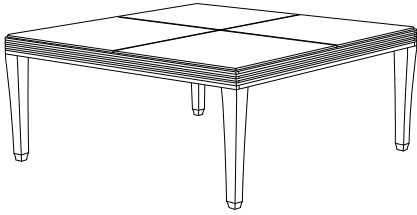

PL-6012
Palazzo 42" Square Dining Table
42"W x 42"D x 30"H

GIATI

DESIGNS BY MARK SINGER

GIATI DESIGNS, INC.
Santa Barbara, California
Tel 805.684.8349 Fax 805.684.8359
www.giati.com

Available in casual finishes
for interior and exterior use
(from L to R): Driftwood Finish,
Natural Teak, or Protective
UV Inhibitor (Teak Oil)

Palazzo Tables

65" Square Dining Table
PL-6004L

40" Square Dining Table
PL-6000L

70" Square Dining Table
PL-6002

64" Round Dining Table
PL-6005L

42" Square Dining Table
PL-6012

60" Round Dining Table
PL-6007