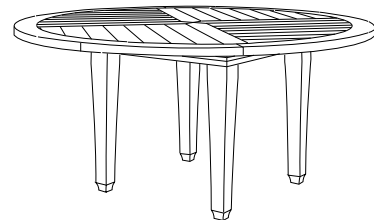

Palazzo Tables

65" Square Dining Table
PL-6004L

40" Square Dining Table
PL-6000L

70" Square Dining Table
PL-6002

64" Round Dining Table
PL-6005L

42" Square Dining Table
PL-6012

60" Round Dining Table
PL-6007

Side Table
PL-6070L

Coffee Table
PL-6055

Coffee Table
PL-6060L

Corner Table
PL-6065

GIATI

DESIGNS BY MARK SINGER

GIATI DESIGNS, INC.
Santa Barbara, California
Tel 805.684.8349 Fax 805.684.8359
www.giati.com