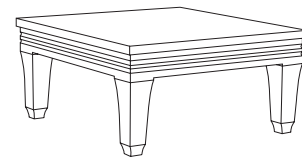

Palazzo Tables

65" Square Dining Table
PL-6004L

40" Square Dining Table
PL-6000L

70" Square Dining Table
PL-6002

64" Round Dining Table
PL-6005L

42" Square Dining Table
PL-6012

60" Round Dining Table
PL-6007

Side Table
PL-6070L

Coffee Table
PL-6055

Coffee Table
PL-6060L

Corner Table
PL-6065

GIATI

DESIGNS BY MARK SINGER

GIATI DESIGNS, INC.
Santa Barbara, California
Tel 805.684.8349 Fax 805.684.8359
www.giati.com