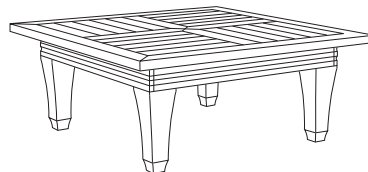

Palazzo Tables

65" Square Dining Table
PL-6004L

40" Square Dining Table
PL-6000L

70" Square Dining Table
PL-6002

64" Round Dining Table
PL-6005L

42" Square Dining Table
PL-6012

60" Round Dining Table
PL-6007

Side Table
PL-6070L

Coffee Table
PL-6055

Coffee Table
PL-6060L

Corner Table
PL-6065

GIATI

DESIGNS BY MARK SINGER

GIATI DESIGNS, INC.
Santa Barbara, California
Tel 805.684.8349 Fax 805.684.8359
www.giati.com