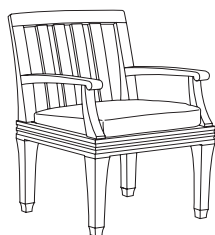

Dining Arm Chair
PL-6020