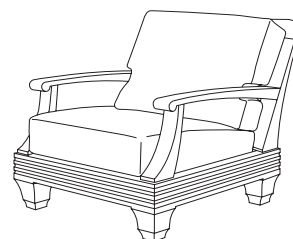

**PL-6015**  
Palazzo Bar Chair

19"W x 23.25"D x 43.75"H

**GIATI**

DESIGNS BY MARK SINGER

GIATI DESIGNS, INC.  
Santa Barbara, California  
Tel 805.684.8349 Fax 805.684.8359  
[www.giati.com](http://www.giati.com)

# Palazzo

**Side Table**  
PL-6070L

**Dining Arm Chair**  
PL-6020

**Lounge Chair**  
PL-6030

**64" Round Dining Table**  
PL-6005L (other sizes available)

**Ottoman**  
PL-6040

**65" Square Dining Table**  
PL-6004L (other sizes available)