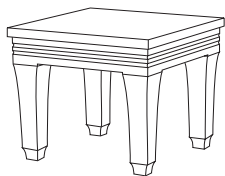

**PL-6015**  
Palazzo Bar Chair

19"W x 23.25"D x 43.75"H

**GIATI**

DESIGNS BY MARK SINGER

GIATI DESIGNS, INC.  
Santa Barbara, California  
Tel 805.684.8349 Fax 805.684.8359  
[www.giati.com](http://www.giati.com)

# Palazzo

**Side Table**  
PL-6070L

**Dining Arm Chair**  
PL-6020

**Lounge Chair**  
PL-6030

**64" Round Dining Table**  
PL-6005L (other sizes available)

**Ottoman**  
PL-6040

**65" Square Dining Table**  
PL-6004L (other sizes available)