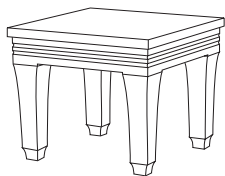

PL-6021
Palazzo Side Chair

23"W x 26.125"D x 34.25"H

GIATI

DESIGNS BY MARK SINGER

GIATI DESIGNS, INC.
Santa Barbara, California
Tel 805.684.8349 Fax 805.684.8359
www.giati.com

Available in casual finishes
for interior and exterior use
(from L to R): Driftwood Finish,
Natural Teak, or Protective
UV Inhibitor (Teak Oil)

Palazzo

Side Table
PL-6070L

Dining Arm Chair
PL-6020

Lounge Chair
PL-6030

64" Round Dining Table
PL-6005L (other sizes available)

Ottoman
PL-6040

65" Square Dining Table
PL-6004L (other sizes available)

Chaise Lounge
PL-6050 (shown with optional headrest)