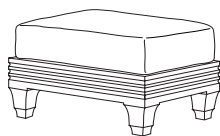

Palazzo

Side Table
PL-6070L

Dining Arm Chair
PL-6020

Lounge Chair
PL-6030

64" Round Dining Table
PL-6005L (other sizes available)

Ottoman
PL-6040

65" Square Dining Table
PL-6004L (other sizes available)

Chaise Lounge
PL-6050 (shown with optional headrest)