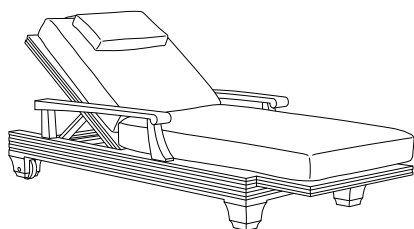

Palazzo

Side Table
PL-6070L

Dining Arm Chair
PL-6020

Lounge Chair
PL-6030

64" Round Dining Table
PL-6005L (other sizes available)

Ottoman
PL-6040

65" Square Dining Table
PL-6004L (other sizes available)

Chaise Lounge
PL-6050 (shown with optional headrest)