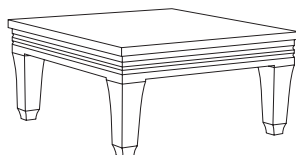

PL-6021
Palazzo Side Chair

23"W x 26.125"D x 34.25"H

GIATI

DESIGNS BY MARK SINGER

GIATI DESIGNS, INC.
Santa Barbara, California
Tel 805.684.8349 Fax 805.684.8359
www.giati.com

Available in casual finishes
for interior and exterior use
(from L to R): Driftwood Finish,
Natural Teak, or Protective
UV Inhibitor (Teak Oil)

Palazzo

Side Table
PL-6070L

Dining Arm Chair
PL-6020

Lounge Chair
PL-6030

64" Round Dining Table
PL-6005L (other sizes available)

Ottoman
PL-6040

65" Square Dining Table
PL-6004L (other sizes available)

Chaise Lounge
PL-6050 (shown with optional headrest)

Coffee Table
PL-6060L

Sofa
PL-6035

36" Square Bar Table
GT-1017

Bar Chair
PL-6015

GIATI

DESIGNS BY MARK SINGER

GIATI DESIGNS, INC.
Santa Barbara, California
Tel 805.684.8349 Fax 805.684.8359
www.giati.com

Available in casual finishes for interior
and exterior use: Natural Teak, Driftwood
Finish, Protective UV Inhibitor (Teak Oil)
Tops available in Teak or French Limestone.