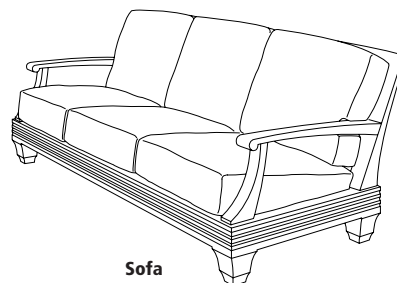

PL-6021
Palazzo Side Chair

23"W x 26.125"D x 34.25"H

GIATI

DESIGNS BY MARK SINGER

GIATI DESIGNS, INC.
Santa Barbara, California
Tel 805.684.8349 Fax 805.684.8359
www.giati.com

Available in casual finishes
for interior and exterior use
(from L to R): Driftwood Finish,
Natural Teak, or Protective
UV Inhibitor (Teak Oil)

Palazzo

Side Table
PL-6070L

Dining Arm Chair
PL-6020

Lounge Chair
PL-6030

64" Round Dining Table
PL-6005L (other sizes available)

Ottoman
PL-6040

65" Square Dining Table
PL-6004L (other sizes available)

Chaise Lounge
PL-6050 (shown with optional headrest)

Coffee Table
PL-6060L

Sofa
PL-6035

36" Square Bar Table
GT-1017

Bar Chair
PL-6015

GIATI

DESIGNS BY MARK SINGER

GIATI DESIGNS, INC.
Santa Barbara, California
Tel 805.684.8349 Fax 805.684.8359
www.giati.com

Available in casual finishes for interior
and exterior use: Natural Teak, Driftwood
Finish, Protective UV Inhibitor (Teak Oil)
Tops available in Teak or French Limestone.