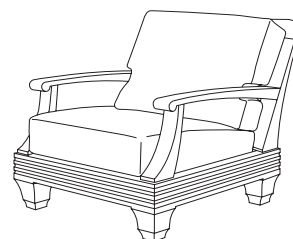

PL-6021
Palazzo Side Chair

23"W x 26.125"D x 34.25"H

GIATI

DESIGNS BY MARK SINGER

GIATI DESIGNS, INC.
Santa Barbara, California
Tel 805.684.8349 Fax 805.684.8359
www.giati.com

Available in casual finishes
for interior and exterior use
(from L to R): Driftwood Finish,
Natural Teak, or Protective
UV Inhibitor (Teak Oil)

Palazzo

Side Table
PL-6070L

Dining Arm Chair
PL-6020

Lounge Chair
PL-6030

64" Round Dining Table
PL-6005L (other sizes available)

Ottoman
PL-6040

65" Square Dining Table
PL-6004L (other sizes available)

Chaise Lounge
PL-6050 (shown with optional headrest)