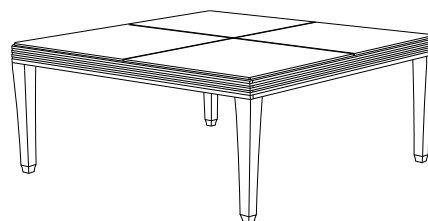

PL-6021
Palazzo Side Chair

23"W x 26.125"D x 34.25"H

GIATI

DESIGNS BY MARK SINGER

GIATI DESIGNS, INC.
Santa Barbara, California
Tel 805.684.8349 Fax 805.684.8359
www.giati.com

Available in casual finishes
for interior and exterior use
(from L to R): Driftwood Finish,
Natural Teak, or Protective
UV Inhibitor (Teak Oil)

Palazzo

Side Table
PL-6070L

Dining Arm Chair
PL-6020

Lounge Chair
PL-6030

64" Round Dining Table
PL-6005L (other sizes available)

Ottoman
PL-6040

65" Square Dining Table
PL-6004L (other sizes available)

Chaise Lounge
PL-6050 (shown with optional headrest)

Coffee Table
PL-6060L

Sofa
PL-6035

36" Square Bar Table
GT-1017

Bar Chair
PL-6015

GIATI

DESIGNS BY MARK SINGER

GIATI DESIGNS, INC.
Santa Barbara, California
Tel 805.684.8349 Fax 805.684.8359
www.giati.com

Available in casual finishes for interior
and exterior use: Natural Teak, Driftwood
Finish, Protective UV Inhibitor (Teak Oil)
Tops available in Teak or French Limestone.