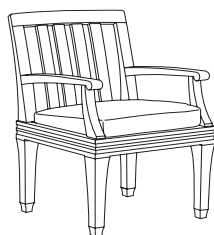

PL-6021
Palazzo Side Chair

23"W x 26.125"D x 34.25"H

GIATI

DESIGNS BY MARK SINGER

GIATI DESIGNS, INC.
Santa Barbara, California
Tel 805.684.8349 Fax 805.684.8359
www.giati.com

Available in casual finishes
for interior and exterior use
(from L to R): Driftwood Finish,
Natural Teak, or Protective
UV Inhibitor (Teak Oil)

Palazzo

Side Table
PL-6070L

Dining Arm Chair
PL-6020

Lounge Chair
PL-6030

64" Round Dining Table
PL-6005L (other sizes available)

Ottoman
PL-6040

65" Square Dining Table
PL-6004L (other sizes available)

Chaise Lounge
PL-6050 (shown with optional headrest)

Coffee Table
PL-6060L

Sofa
PL-6035

36" Square Bar Table
GT-1017

Bar Chair
PL-6015

GIATI

DESIGNS BY MARK SINGER

GIATI DESIGNS, INC.
Santa Barbara, California
Tel 805.684.8349 Fax 805.684.8359
www.giati.com

Available in casual finishes for interior
and exterior use: Natural Teak, Driftwood
Finish, Protective UV Inhibitor (Teak Oil)
Tops available in Teak or French Limestone.