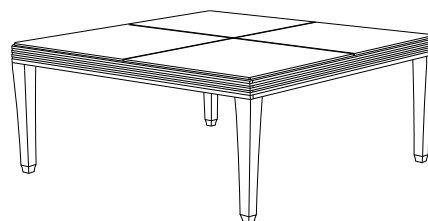

PL-6030
Palazzo Lounge Chair
30.75" w × 37.25" d × 32" h

GIATI
DESIGNS BY MARK SINGER

GIATI DESIGNS, INC.
Santa Barbara, California
Tel 805.684.8349 Fax 805.684.8359
www.giati.com

PL-6030 back view

Available in casual finishes
for interior and exterior use:
Natural Teak, Driftwood Finish, or
Protective UV Inhibitor (Teak Oil)

Palazzo

Side Table
PL-6070L

Dining Arm Chair
PL-6020

Lounge Chair
PL-6030

64" Round Dining Table
PL-6005L (other sizes available)

Ottoman
PL-6040

65" Square Dining Table
PL-6004L (other sizes available)

Chaise Lounge
PL-6050 (shown with optional headrest)

Coffee Table
PL-6060L

Sofa
PL-6035

36" Square Bar Table
GT-1017

Bar Chair
PL-6015

GIATI

DESIGNS BY MARK SINGER

GIATI DESIGNS, INC.
Santa Barbara, California
Tel 805.684.8349 Fax 805.684.8359
www.giati.com

Available in casual finishes for interior
and exterior use: Natural Teak, Driftwood
Finish, Protective UV Inhibitor (Teak Oil)
Tops available in Teak or French Limestone.