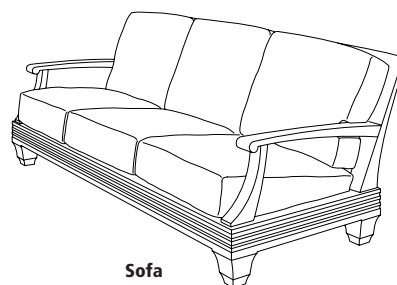

PL-6030
Palazzo Lounge Chair
30.75" w × 37.25" d × 32" h

GIATI
DESIGNS BY MARK SINGER

GIATI DESIGNS, INC.
Santa Barbara, California
Tel 805.684.8349 Fax 805.684.8359
www.giati.com

PL-6030 back view

Available in casual finishes
for interior and exterior use:
Natural Teak, Driftwood Finish, or
Protective UV Inhibitor (Teak Oil)

Palazzo

Side Table
PL-6070L

Dining Arm Chair
PL-6020

Lounge Chair
PL-6030

64" Round Dining Table
PL-6005L (other sizes available)

Ottoman
PL-6040

65" Square Dining Table
PL-6004L (other sizes available)

Chaise Lounge
PL-6050 (shown with optional headrest)

Coffee Table
PL-6060L

Sofa
PL-6035

36" Square Bar Table
GT-1017

Bar Chair
PL-6015

GIATI

DESIGNS BY MARK SINGER

GIATI DESIGNS, INC.
Santa Barbara, California
Tel 805.684.8349 Fax 805.684.8359
www.giati.com

Available in casual finishes for interior
and exterior use: Natural Teak, Driftwood
Finish, Protective UV Inhibitor (Teak Oil)
Tops available in Teak or French Limestone.