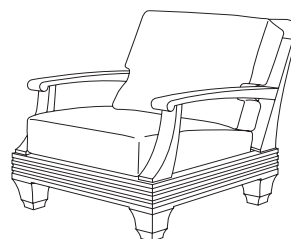

PL-6030
Palazzo Lounge Chair
30.75" w × 37.25" d × 32" h

GIATI
DESIGNS BY MARK SINGER

GIATI DESIGNS, INC.
Santa Barbara, California
Tel 805.684.8349 Fax 805.684.8359
www.giati.com

PL-6030 back view

Available in casual finishes
for interior and exterior use:
Natural Teak, Driftwood Finish, or
Protective UV Inhibitor (Teak Oil)

Palazzo

Side Table
PL-6070L

Dining Arm Chair
PL-6020

Lounge Chair
PL-6030

64" Round Dining Table
PL-6005L (other sizes available)

Ottoman
PL-6040

65" Square Dining Table
PL-6004L (other sizes available)

Chaise Lounge
PL-6050 (shown with optional headrest)