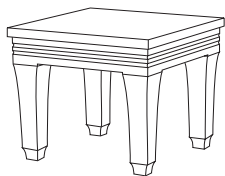

PL-6030
Palazzo Lounge Chair
30.75" w × 37.25" d × 32" h

GIATI
DESIGNS BY MARK SINGER

GIATI DESIGNS, INC.
Santa Barbara, California
Tel 805.684.8349 Fax 805.684.8359
www.giati.com

PL-6030 back view

Available in casual finishes
for interior and exterior use:
Natural Teak, Driftwood Finish, or
Protective UV Inhibitor (Teak Oil)

Palazzo

Side Table
PL-6070L

Dining Arm Chair
PL-6020

Lounge Chair
PL-6030

64" Round Dining Table
PL-6005L (other sizes available)

Ottoman
PL-6040

65" Square Dining Table
PL-6004L (other sizes available)

Chaise Lounge
PL-6050 (shown with optional headrest)