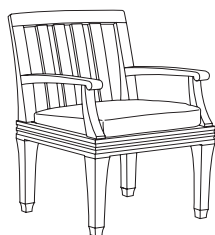

PL-6030
Palazzo Lounge Chair
30.75" w × 37.25" d × 32" h

GIATI
DESIGNS BY MARK SINGER

GIATI DESIGNS, INC.
Santa Barbara, California
Tel 805.684.8349 Fax 805.684.8359
www.giati.com

PL-6030 back view

Available in casual finishes
for interior and exterior use:
Natural Teak, Driftwood Finish, or
Protective UV Inhibitor (Teak Oil)

Palazzo

Side Table
PL-6070L

Dining Arm Chair
PL-6020

Lounge Chair
PL-6030

64" Round Dining Table
PL-6005L (other sizes available)

Ottoman
PL-6040

65" Square Dining Table
PL-6004L (other sizes available)

Chaise Lounge
PL-6050 (shown with optional headrest)

Coffee Table
PL-6060L

Sofa
PL-6035

36" Square Bar Table
GT-1017

Bar Chair
PL-6015

GIATI

DESIGNS BY MARK SINGER

GIATI DESIGNS, INC.
Santa Barbara, California
Tel 805.684.8349 Fax 805.684.8359
www.giati.com

Available in casual finishes for interior
and exterior use: Natural Teak, Driftwood
Finish, Protective UV Inhibitor (Teak Oil)
Tops available in Teak or French Limestone.