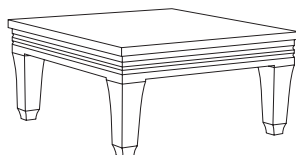

PL-6030
Palazzo Lounge Chair
30.75" w × 37.25" d × 32" h

GIATI
DESIGNS BY MARK SINGER

GIATI DESIGNS, INC.
Santa Barbara, California
Tel 805.684.8349 Fax 805.684.8359
www.giati.com

PL-6030 back view

Available in casual finishes
for interior and exterior use:
Natural Teak, Driftwood Finish, or
Protective UV Inhibitor (Teak Oil)

Palazzo

Side Table
PL-6070L

Dining Arm Chair
PL-6020

Lounge Chair
PL-6030

64" Round Dining Table
PL-6005L (other sizes available)

Ottoman
PL-6040

65" Square Dining Table
PL-6004L (other sizes available)

Chaise Lounge
PL-6050 (shown with optional headrest)

Coffee Table
PL-6060L

Sofa
PL-6035

36" Square Bar Table
GT-1017

Bar Chair
PL-6015

GIATI

DESIGNS BY MARK SINGER

GIATI DESIGNS, INC.
Santa Barbara, California
Tel 805.684.8349 Fax 805.684.8359
www.giati.com

Available in casual finishes for interior
and exterior use: Natural Teak, Driftwood
Finish, Protective UV Inhibitor (Teak Oil)
Tops available in Teak or French Limestone.