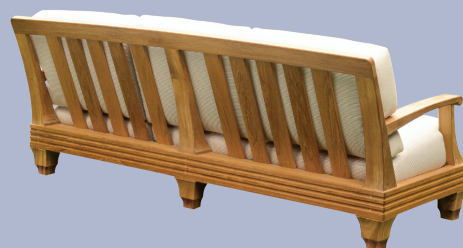

PL-6035
Palazzio Sofa

78.25" w × 37.25" d × 31.75" h

GIATI

DESIGNS BY MARK SINGER

GIATI DESIGNS, INC.
Santa Barbara, California
Tel 805.684.8349 Fax 805.684.8359
www.giati.com

PL-6035 back view

Available in casual finishes
for interior and exterior use:
Natural Teak, Driftwood Finish,
or Protective UV Inhibitor
(Teak Oil)

Palazzo

Side Table
PL-6070L

Dining Arm Chair
PL-6020

Lounge Chair
PL-6030

64" Round Dining Table
PL-6005L (other sizes available)

Ottoman
PL-6040

65" Square Dining Table
PL-6004L (other sizes available)

Chaise Lounge
PL-6050 (shown with optional headrest)

Coffee Table
PL-6060L

Sofa
PL-6035

36" Square Bar Table
GT-1017

Bar Chair
PL-6015

GIATI

DESIGNS BY MARK SINGER

GIATI DESIGNS, INC.
Santa Barbara, California
Tel 805.684.8349 Fax 805.684.8359
www.giati.com

Available in casual finishes for interior
and exterior use: Natural Teak, Driftwood
Finish, Protective UV Inhibitor (Teak Oil)
Tops available in Teak or French Limestone.