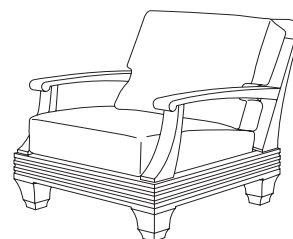

PL-6035
Palazzio Sofa

78.25" w × 37.25" d × 31.75" h

GIATI

DESIGNS BY MARK SINGER

GIATI DESIGNS, INC.
Santa Barbara, California
Tel 805.684.8349 Fax 805.684.8359
www.giati.com

PL-6035 back view

Available in casual finishes
for interior and exterior use:
Natural Teak, Driftwood Finish,
or Protective UV Inhibitor
(Teak Oil)

Palazzo

Side Table
PL-6070L

Dining Arm Chair
PL-6020

Lounge Chair
PL-6030

64" Round Dining Table
PL-6005L (other sizes available)

Ottoman
PL-6040

65" Square Dining Table
PL-6004L (other sizes available)

Chaise Lounge
PL-6050 (shown with optional headrest)