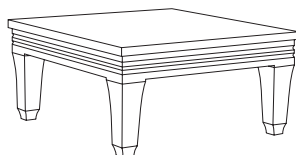

PL-6035
Palazzio Sofa

78.25" w × 37.25" d × 31.75" h

GIATI

DESIGNS BY MARK SINGER

GIATI DESIGNS, INC.
Santa Barbara, California
Tel 805.684.8349 Fax 805.684.8359
www.giati.com

PL-6035 back view

Available in casual finishes
for interior and exterior use:
Natural Teak, Driftwood Finish,
or Protective UV Inhibitor
(Teak Oil)

Palazzo

Side Table
PL-6070L

Dining Arm Chair
PL-6020

Lounge Chair
PL-6030

64" Round Dining Table
PL-6005L (other sizes available)

Ottoman
PL-6040

65" Square Dining Table
PL-6004L (other sizes available)

Chaise Lounge
PL-6050 (shown with optional headrest)

Coffee Table
PL-6060L

Sofa
PL-6035

36" Square Bar Table
GT-1017

Bar Chair
PL-6015

GIATI

DESIGNS BY MARK SINGER

GIATI DESIGNS, INC.
Santa Barbara, California
Tel 805.684.8349 Fax 805.684.8359
www.giati.com

Available in casual finishes for interior
and exterior use: Natural Teak, Driftwood
Finish, Protective UV Inhibitor (Teak Oil)
Tops available in Teak or French Limestone.