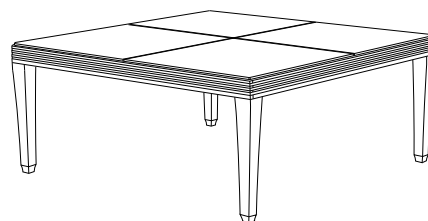

PL-6035
Palazzio Sofa

78.25" w × 37.25" d × 31.75" h

GIATI

DESIGNS BY MARK SINGER

GIATI DESIGNS, INC.
Santa Barbara, California
Tel 805.684.8349 Fax 805.684.8359
www.giati.com

PL-6035 back view

Available in casual finishes
for interior and exterior use:
Natural Teak, Driftwood Finish,
or Protective UV Inhibitor
(Teak Oil)

Palazzo

Side Table
PL-6070L

Dining Arm Chair
PL-6020

Lounge Chair
PL-6030

64" Round Dining Table
PL-6005L (other sizes available)

Ottoman
PL-6040

65" Square Dining Table
PL-6004L (other sizes available)

Chaise Lounge
PL-6050 (shown with optional headrest)

Coffee Table
PL-6060L

Sofa
PL-6035

36" Square Bar Table
GT-1017

Bar Chair
PL-6015

GIATI

DESIGNS BY MARK SINGER

GIATI DESIGNS, INC.
Santa Barbara, California
Tel 805.684.8349 Fax 805.684.8359
www.giati.com

Available in casual finishes for interior
and exterior use: Natural Teak, Driftwood
Finish, Protective UV Inhibitor (Teak Oil)
Tops available in Teak or French Limestone.