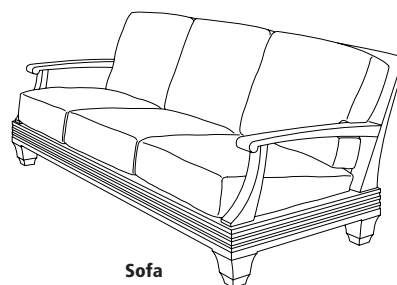

Palazzo

Side Table
PL-6070L

Dining Arm Chair
PL-6020

Lounge Chair
PL-6030

64" Round Dining Table
PL-6005L (other sizes available)

Ottoman
PL-6040

65" Square Dining Table
PL-6004L (other sizes available)

Chaise Lounge
PL-6050 (shown with optional headrest)

Coffee Table
PL-6060L

Sofa
PL-6035

36" Square Bar Table
GT-1017

Bar Chair
PL-6015

GIATI

DESIGNS BY MARK SINGER

GIATI DESIGNS, INC.
Santa Barbara, California
Tel 805.684.8349 Fax 805.684.8359
www.giati.com

Available in casual finishes for interior
and exterior use: Natural Teak, Driftwood
Finish, Protective UV Inhibitor (Teak Oil)
Tops available in Teak or French Limestone.