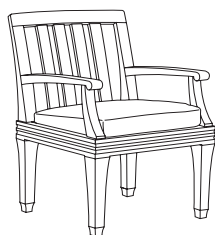

PL-6035
Palazzio Sofa

78.25" w × 37.25" d × 31.75" h

GIATI

DESIGNS BY MARK SINGER

GIATI DESIGNS, INC.
Santa Barbara, California
Tel 805.684.8349 Fax 805.684.8359
www.giati.com

PL-6035 back view

Available in casual finishes
for interior and exterior use:
Natural Teak, Driftwood Finish,
or Protective UV Inhibitor
(Teak Oil)

Palazzo

Side Table
PL-6070L

Dining Arm Chair
PL-6020

Lounge Chair
PL-6030

64" Round Dining Table
PL-6005L (other sizes available)

Ottoman
PL-6040

65" Square Dining Table
PL-6004L (other sizes available)

Chaise Lounge
PL-6050 (shown with optional headrest)

Coffee Table
PL-6060L

Sofa
PL-6035

36" Square Bar Table
GT-1017

Bar Chair
PL-6015

GIATI

DESIGNS BY MARK SINGER

GIATI DESIGNS, INC.
Santa Barbara, California
Tel 805.684.8349 Fax 805.684.8359
www.giati.com

Available in casual finishes for interior
and exterior use: Natural Teak, Driftwood
Finish, Protective UV Inhibitor (Teak Oil)
Tops available in Teak or French Limestone.