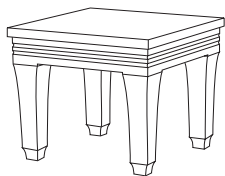

PL-6035
Palazzio Sofa

78.25" w × 37.25" d × 31.75" h

GIATI

DESIGNS BY MARK SINGER

GIATI DESIGNS, INC.
Santa Barbara, California
Tel 805.684.8349 Fax 805.684.8359
www.giati.com

PL-6035 back view

Available in casual finishes
for interior and exterior use:
Natural Teak, Driftwood Finish,
or Protective UV Inhibitor
(Teak Oil)

Palazzo

Side Table
PL-6070L

Dining Arm Chair
PL-6020

Lounge Chair
PL-6030

64" Round Dining Table
PL-6005L (other sizes available)

Ottoman
PL-6040

65" Square Dining Table
PL-6004L (other sizes available)

Chaise Lounge
PL-6050 (shown with optional headrest)