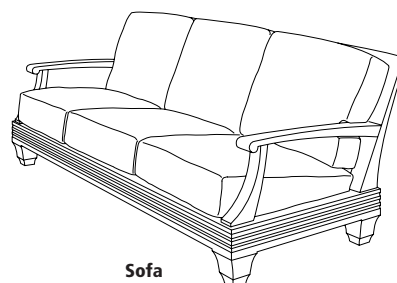

Palazzo

Side Table
PL-6070L

Dining Arm Chair
PL-6020

Lounge Chair
PL-6030

64" Round Dining Table
PL-6005L (other sizes available)

Ottoman
PL-6040

65" Square Dining Table
PL-6004L (other sizes available)

Chaise Lounge
PL-6050 (shown with optional headrest)

Coffee Table
PL-6060L

Sofa
PL-6035

36" Square Bar Table
GT-1017

Bar Chair
PL-6015

GIATI

DESIGNS BY MARK SINGER

GIATI DESIGNS, INC.
Santa Barbara, California
Tel 805.684.8349 Fax 805.684.8359
www.giati.com

Available in casual finishes for interior
and exterior use: Natural Teak, Driftwood
Finish, Protective UV Inhibitor (Teak Oil)
Tops available in Teak or French Limestone.