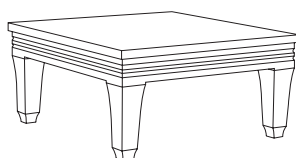

Palazzo

Side Table
PL-6070L

Dining Arm Chair
PL-6020

Lounge Chair
PL-6030

64" Round Dining Table
PL-6005L (other sizes available)

Ottoman
PL-6040

65" Square Dining Table
PL-6004L (other sizes available)

Chaise Lounge
PL-6050 (shown with optional headrest)

Coffee Table
PL-6060L

Sofa
PL-6035

36" Square Bar Table
GT-1017

Bar Chair
PL-6015

GIATI

DESIGNS BY MARK SINGER

GIATI DESIGNS, INC.
Santa Barbara, California
Tel 805.684.8349 Fax 805.684.8359
www.giati.com

Available in casual finishes for interior
and exterior use: Natural Teak, Driftwood
Finish, Protective UV Inhibitor (Teak Oil)
Tops available in Teak or French Limestone.