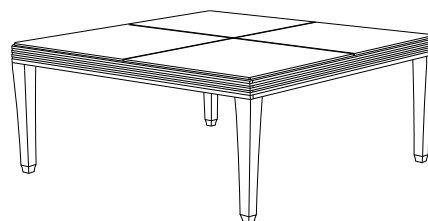

Palazzo

Side Table
PL-6070L

Dining Arm Chair
PL-6020

Lounge Chair
PL-6030

64" Round Dining Table
PL-6005L (other sizes available)

Ottoman
PL-6040

65" Square Dining Table
PL-6004L (other sizes available)

Chaise Lounge
PL-6050 (shown with optional headrest)

Coffee Table
PL-6060L

Sofa
PL-6035

36" Square Bar Table
GT-1017

Bar Chair
PL-6015

GIATI

DESIGNS BY MARK SINGER

GIATI DESIGNS, INC.
Santa Barbara, California
Tel 805.684.8349 Fax 805.684.8359
www.giati.com

Available in casual finishes for interior
and exterior use: Natural Teak, Driftwood
Finish, Protective UV Inhibitor (Teak Oil)
Tops available in Teak or French Limestone.