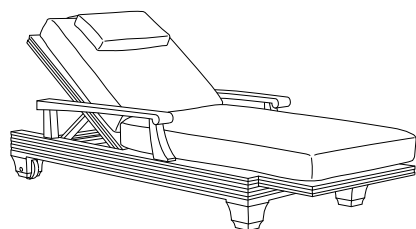

Palazzo

Side Table
PL-6070L

Dining Arm Chair
PL-6020

Lounge Chair
PL-6030

64" Round Dining Table
PL-6005L (other sizes available)

Ottoman
PL-6040

65" Square Dining Table
PL-6004L (other sizes available)

Chaise Lounge
PL-6050 (shown with optional headrest)