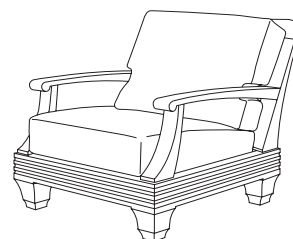

PL-6040
Palazzo Ottoman

25.5" W × 20.25" D × 16.75" H

GIATI

DESIGNS BY MARK SINGER

GIATI DESIGNS, INC.
Santa Barbara, California
Tel 805.684.8349 Fax 805.684.8359
www.giati.com

Available in casual finishes
for interior and exterior use
(from L to R): Driftwood Finish,
Natural Teak, or Protective
UV Inhibitor (Teak Oil)

Palazzo

Side Table
PL-6070L

Dining Arm Chair
PL-6020

Lounge Chair
PL-6030

64" Round Dining Table
PL-6005L (other sizes available)

Ottoman
PL-6040

65" Square Dining Table
PL-6004L (other sizes available)

Chaise Lounge
PL-6050 (shown with optional headrest)