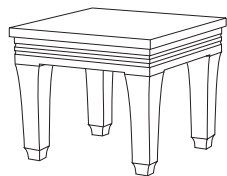

PL-6040
Palazzo Ottoman

25.5" W × 20.25" D × 16.75" H

GIATI

DESIGNS BY MARK SINGER

GIATI DESIGNS, INC.
Santa Barbara, California
Tel 805.684.8349 Fax 805.684.8359
www.giati.com

Available in casual finishes
for interior and exterior use
(from L to R): Driftwood Finish,
Natural Teak, or Protective
UV Inhibitor (Teak Oil)

Palazzo

Side Table
PL-6070L

Dining Arm Chair
PL-6020

Lounge Chair
PL-6030

64" Round Dining Table
PL-6005L (other sizes available)

Ottoman
PL-6040

65" Square Dining Table
PL-6004L (other sizes available)

Chaise Lounge
PL-6050 (shown with optional headrest)