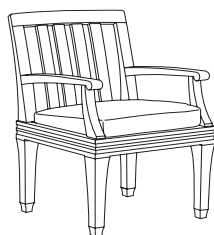

PL-6040
Palazzo Ottoman

25.5" W × 20.25" D × 16.75" H

GIATI

DESIGNS BY MARK SINGER

GIATI DESIGNS, INC.
Santa Barbara, California
Tel 805.684.8349 Fax 805.684.8359
www.giati.com

Available in casual finishes
for interior and exterior use
(from L to R): Driftwood Finish,
Natural Teak, or Protective
UV Inhibitor (Teak Oil)

Palazzo

Side Table
PL-6070L

Dining Arm Chair
PL-6020

Lounge Chair
PL-6030

64" Round Dining Table
PL-6005L (other sizes available)

Ottoman
PL-6040

65" Square Dining Table
PL-6004L (other sizes available)

Chaise Lounge
PL-6050 (shown with optional headrest)

Coffee Table
PL-6060L

Sofa
PL-6035

36" Square Bar Table
GT-1017

Bar Chair
PL-6015

GIATI

DESIGNS BY MARK SINGER

GIATI DESIGNS, INC.
Santa Barbara, California
Tel 805.684.8349 Fax 805.684.8359
www.giati.com

Available in casual finishes for interior
and exterior use: Natural Teak, Driftwood
Finish, Protective UV Inhibitor (Teak Oil)
Tops available in Teak or French Limestone.