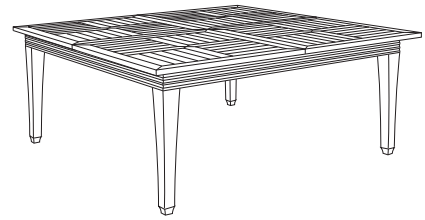

**PL-6070L**  
Palazzo Side Table, Limestone Top

Base: 20" W × 20" D × 16.75" H  
Stone Top: 21" W × 21" D × 1.25" H

**GIATI**

DESIGNS BY MARK SINGER

GIATI DESIGNS, INC.  
Santa Barbara, California  
Tel 805.684.8349 Fax 805.684.8359  
[www.giati.com](http://www.giati.com)

# Palazzo Tables

**65" Square Dining Table**  
PL-6004L

**40" Square Dining Table**  
PL-6000L

**70" Square Dining Table**  
PL-6002

**64" Round Dining Table**  
PL-6005L

**42" Square Dining Table**  
PL-6012

**60" Round Dining Table**  
PL-6007

**Side Table**  
PL-6070L

**Coffee Table**  
PL-6055

**Coffee Table**  
PL-6060L

**Corner Table**  
PL-6065