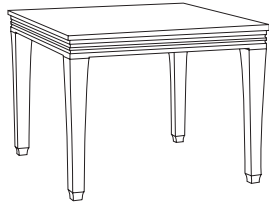

**PL-6070L**  
Palazzo Side Table, Limestone Top

Base: 20" W × 20" D × 16.75" H  
Stone Top: 21" W × 21" D × 1.25" H

**GIATI**

DESIGNS BY MARK SINGER

GIATI DESIGNS, INC.  
Santa Barbara, California  
Tel 805.684.8349 Fax 805.684.8359  
[www.giati.com](http://www.giati.com)

# Palazzo Tables

**65" Square Dining Table**  
PL-6004L

**40" Square Dining Table**  
PL-6000L

**70" Square Dining Table**  
PL-6002

**64" Round Dining Table**  
PL-6005L

**42" Square Dining Table**  
PL-6012