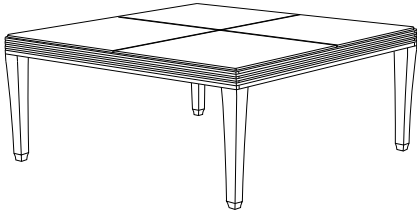

**PL-6070L**  
Palazzo Side Table, Limestone Top

Base: 20" W × 20" D × 16.75" H  
Stone Top: 21" W × 21" D × 1.25" H

**GIATI**

DESIGNS BY MARK SINGER

GIATI DESIGNS, INC.  
Santa Barbara, California  
Tel 805.684.8349 Fax 805.684.8359  
[www.giati.com](http://www.giati.com)

# Palazzo Tables

**65" Square Dining Table**  
PL-6004L

**40" Square Dining Table**  
PL-6000L

**70" Square Dining Table**  
PL-6002

**64" Round Dining Table**  
PL-6005L

**42" Square Dining Table**  
PL-6012

**60" Round Dining Table**  
PL-6007

**Side Table**  
PL-6070L

**Coffee Table**  
PL-6055

**Coffee Table**  
PL-6060L

**Corner Table**  
PL-6065