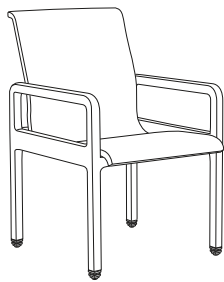

RI-9020
Riveli Dining Chair
22"W x 21.25"D x 34"H

GIATI
DESIGNS BY MARK SINGER

GIATI DESIGNS, INC.
Santa Barbara, California
Tel 805.684.8349 Fax 805.684.8359
www.giati.com

RI-9020 back view

Available in casual finishes for interior and exterior use: Natural Teak, Driftwood Finish, or Protective UV Inhibitor (Teak Oil). Metal Base is available in a selection of powder-coat colors.

Riveli

Dining Chair
RI-9020

Swivel Lounge Chair
RI-9030

Armless Lounge
RI-9031

Ottoman
RU-9040

Corner Unit (shown with Seat Insert)
RI-9032, RI-9032S

Corner Unit (shown with Table Insert)
RI-9032, RI-9032T

Chaise Lounge
RI-9050

Example grouping:

Two Armless Lounges, Corner Unit with Seat Insert, Ottoman and Swivel Lounge Chair

GIATI

DESIGNS BY MARK SINGER

GIATI DESIGNS, INC.
Santa Barbara, California
Tel 805.684.8349 Fax 805.684.8359
www.giati.com