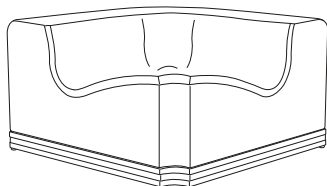

Riveli

Dining Chair
RI-9020

Swivel Lounge Chair
RI-9030

Armless Lounge
RI-9031

Ottoman
RU-9040

Corner Unit (shown with Seat Insert)
RI-9032, RI-9032S

Corner Unit (shown with Table Insert)
RI-9032, RI-9032T

Chaise Lounge
RI-9050

Example grouping:

Two Armless Lounges, Corner Unit with Seat Insert, Ottoman and Swivel Lounge Chair

GIATI

DESIGNS BY MARK SINGER

GIATI DESIGNS, INC.
Santa Barbara, California
Tel 805.684.8349 Fax 805.684.8359
www.giati.com