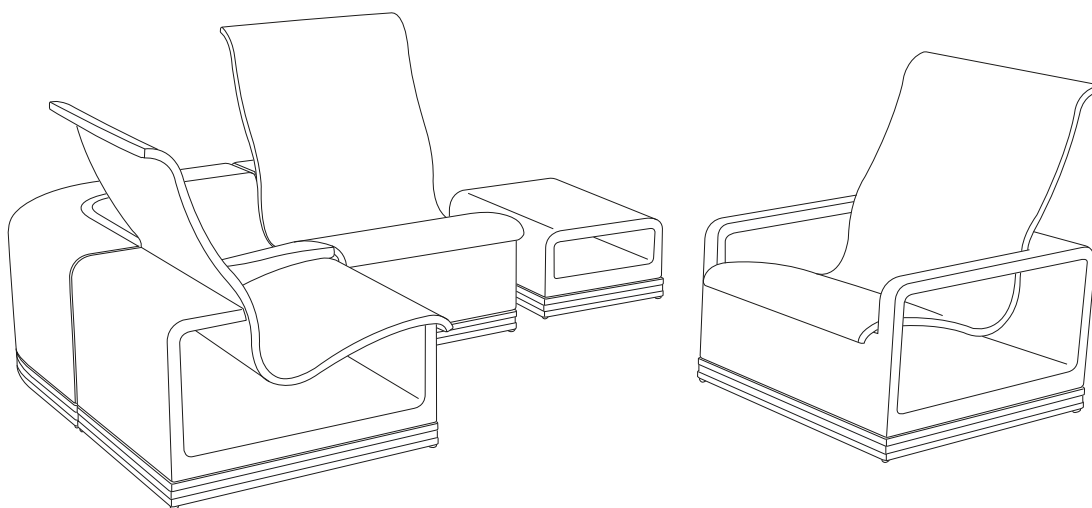

Riveli

Dining Chair
RI-9020

Swivel Lounge Chair
RI-9030

Armless Lounge
RI-9031

Ottoman
RU-9040

Corner Unit (shown with Seat Insert)
RI-9032, RI-9032S

Corner Unit (shown with Table Insert)
RI-9032, RI-9032T

Chaise Lounge
RI-9050

Example grouping:

Two Armless Lounges, Corner Unit with Seat Insert, Ottoman and Swivel Lounge Chair

GIATI

DESIGNS BY MARK SINGER

GIATI DESIGNS, INC.
Santa Barbara, California
Tel 805.684.8349 Fax 805.684.8359
www.giati.com