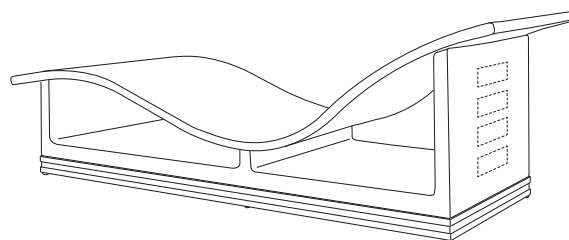

Riveli

Dining Chair
RI-9020

Swivel Lounge Chair
RI-9030

Armless Lounge
RI-9031

Ottoman
RU-9040

Corner Unit (shown with Seat Insert)
RI-9032, RI-9032S

Corner Unit (shown with Table Insert)
RI-9032, RI-9032T

Chaise Lounge
RI-9050

Example grouping:

Two Armless Lounges, Corner Unit with Seat Insert, Ottoman and Swivel Lounge Chair

GIATI

DESIGNS BY MARK SINGER

GIATI DESIGNS, INC.
Santa Barbara, California
Tel 805.684.8349 Fax 805.684.8359
www.giati.com