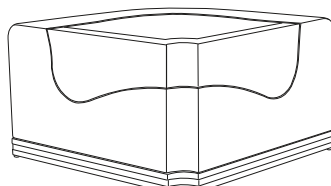

Riveli

Dining Chair
RI-9020

Swivel Lounge Chair
RI-9030

Armless Lounge
RI-9031

Ottoman
RU-9040

Corner Unit (shown with Seat Insert)
RI-9032, RI-9032S

Corner Unit (shown with Table Insert)
RI-9032, RI-9032T

Chaise Lounge
RI-9050

Example grouping:

Two Armless Lounges, Corner Unit with Seat Insert, Ottoman and Swivel Lounge Chair

GIATI

DESIGNS BY MARK SINGER

GIATI DESIGNS, INC.
Santa Barbara, California
Tel 805.684.8349 Fax 805.684.8359
www.giati.com