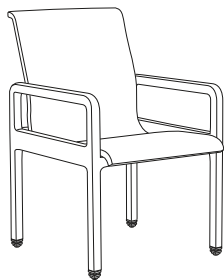

Riveli

Dining Chair
RI-9020