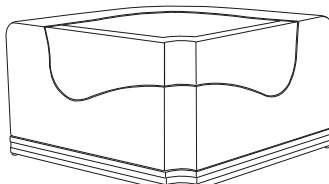

Swivel Lounge Chair
RI-9030

Armless Lounge
RI-9031

Ottoman
RU-9040

Corner Unit (shown with Seat Insert)
RI-9032, RI-9032S

Corner Unit (shown with Table Insert)
RI-9032, RI-9032T

Chaise Lounge
RI-9050

Example grouping:

Two Armless Lounges, Corner Unit with Seat Insert, Ottoman and Swivel Lounge Chair

GIATI

DESIGNS BY MARK SINGER

GIATI DESIGNS, INC.
Santa Barbara, California
Tel 805.684.8349 Fax 805.684.8359
www.giati.com