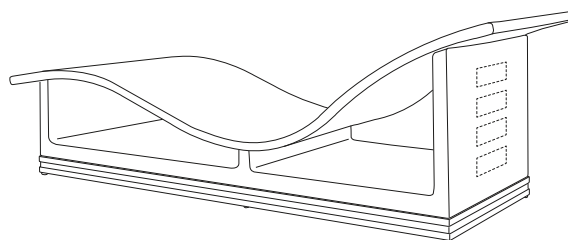

Swivel Lounge Chair
RI-9030

Armless Lounge
RI-9031

Ottoman
RU-9040

Corner Unit (shown with Seat Insert)
RI-9032, RI-9032S

Corner Unit (shown with Table Insert)
RI-9032, RI-9032T

Chaise Lounge
RI-9050

Example grouping:

Two Armless Lounges, Corner Unit with Seat Insert, Ottoman and Swivel Lounge Chair

GIATI

DESIGNS BY MARK SINGER

GIATI DESIGNS, INC.
Santa Barbara, California
Tel 805.684.8349 Fax 805.684.8359
www.giati.com