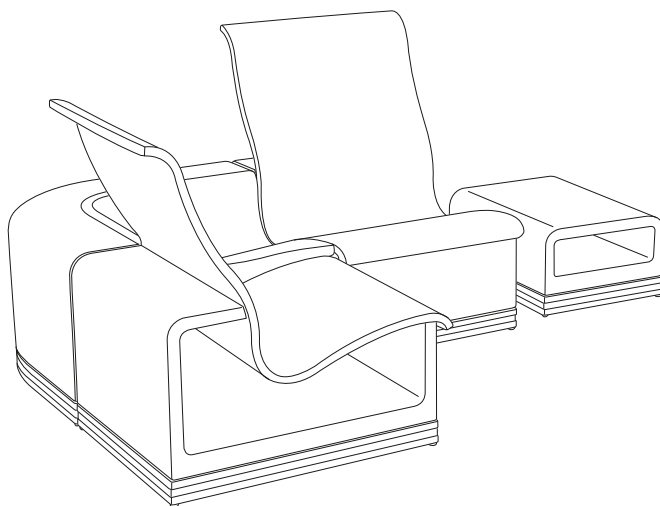

Swivel Lounge Chair
RI-9030

Armless Lounge
RI-9031

Ottoman
RU-9040

Corner Unit (shown with Seat Insert)
RI-9032, RI-9032S

Corner Unit (shown with Table Insert)
RI-9032, RI-9032T

Chaise Lounge
RI-9050

Example grouping:

Two Armless Lounges, Corner Unit with Seat Insert, Ottoman and Swivel Lounge Chair

GIATI

DESIGNS BY MARK SINGER

GIATI DESIGNS, INC.
Santa Barbara, California
Tel 805.684.8349 Fax 805.684.8359
www.giati.com