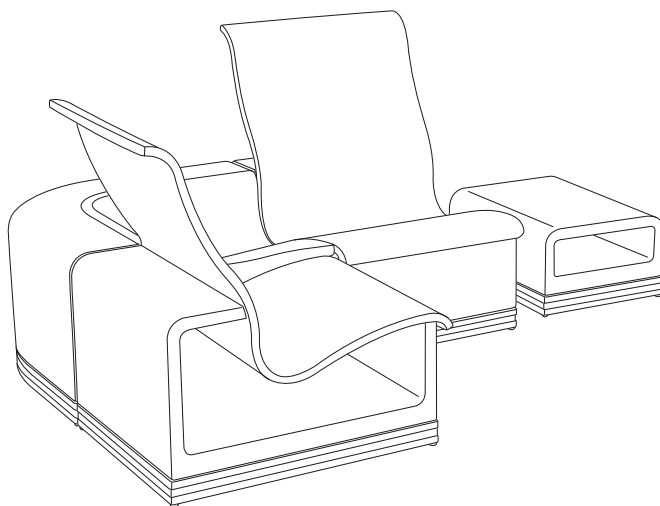

**RI-9032A, RI-9032S** front view  
Riveli Corner Unit with Seat Insert

Available in casual finishes for interior and exterior use: Natural Teak, Driftwood Finish, or Protective UV Inhibitor (Teak Oil). Metal Base is available in a selection of powder-coat colors.

# Riveli

**Dining Chair**  
RI-9020

**Swivel Lounge Chair**  
RI-9030

**Armless Lounge**  
RI-9031

**Ottoman**  
RU-9040

**Corner Unit** (shown with Seat Insert)  
RI-9032, RI-9032S

**Corner Unit** (shown with Table Insert)  
RI-9032, RI-9032T

**Chaise Lounge**  
RI-9050

**Example grouping:**

Two Armless Lounges, Corner Unit with Seat Insert, Ottoman and Swivel Lounge Chair