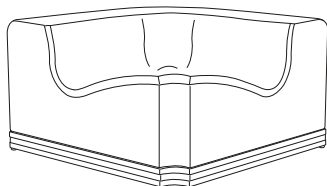

**RI-9032A, RI-9032S** front view  
Riveli Corner Unit with Seat Insert

Available in casual finishes for interior and exterior use: Natural Teak, Driftwood Finish, or Protective UV Inhibitor (Teak Oil). Metal Base is available in a selection of powder-coat colors.

# Riveli

**Dining Chair**  
RI-9020

**Swivel Lounge Chair**  
RI-9030

**Armless Lounge**  
RI-9031

**Ottoman**  
RU-9040

**Corner Unit** (shown with Seat Insert)  
RI-9032, RI-9032S

**Corner Unit** (shown with Table Insert)  
RI-9032, RI-9032T

**Chaise Lounge**  
RI-9050

**Example grouping:**

Two Armless Lounges, Corner Unit with Seat Insert, Ottoman and Swivel Lounge Chair