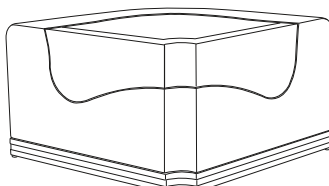

**RI-9032A, RI-9032S** front view  
Riveli Corner Unit with Seat Insert

Available in casual finishes for interior and exterior use: Natural Teak, Driftwood Finish, or Protective UV Inhibitor (Teak Oil). Metal Base is available in a selection of powder-coat colors.

# Riveli

**Dining Chair**  
RI-9020

**Swivel Lounge Chair**  
RI-9030

**Armless Lounge**  
RI-9031

**Ottoman**  
RU-9040

**Corner Unit** (shown with Seat Insert)  
RI-9032, RI-9032S

**Corner Unit** (shown with Table Insert)  
RI-9032, RI-9032T

**Chaise Lounge**  
RI-9050

**Example grouping:**

Two Armless Lounges, Corner Unit with Seat Insert, Ottoman and Swivel Lounge Chair