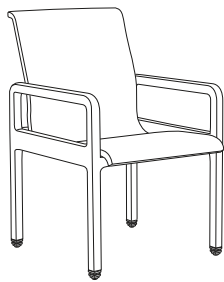

**RI-9032A, RI-9032T**  
Riveli Corner Unit, Teak Base  
30.5"W x 30.5"D x 17.5"H  
(Shown with Table Insert)

**GIATI**

DESIGNS BY MARK SINGER

GIATI DESIGNS, INC.  
Santa Barbara, California  
Tel 805.684.8349 Fax 805.684.8359  
[www.giati.com](http://www.giati.com)

**RI-9032A, RI-9032S** front view  
Riveli Corner Unit with Seat Insert

Available in casual finishes for interior and exterior use: Natural Teak, Driftwood Finish, or Protective UV Inhibitor (Teak Oil). Metal Base is available in a selection of powder-coat colors.

# Riveli

**Dining Chair**  
RI-9020

**Swivel Lounge Chair**  
RI-9030

**Armless Lounge**  
RI-9031

**Ottoman**  
RU-9040

**Corner Unit** (shown with Seat Insert)  
RI-9032, RI-9032S

**Corner Unit** (shown with Table Insert)  
RI-9032, RI-9032T

**Chaise Lounge**  
RI-9050

**Example grouping:**

Two Armless Lounges, Corner Unit with Seat Insert, Ottoman and Swivel Lounge Chair