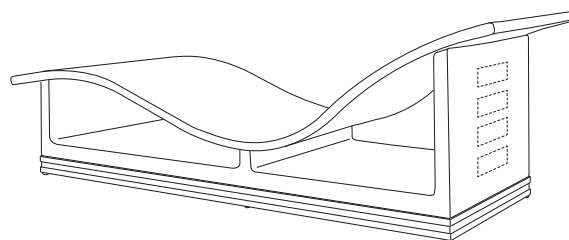

**RI-9032A, RI-9032S** front view  
Riveli Corner Unit with Seat Insert

Available in casual finishes for interior and exterior use: Natural Teak, Driftwood Finish, or Protective UV Inhibitor (Teak Oil). Metal Base is available in a selection of powder-coat colors.

# Riveli

**Dining Chair**  
RI-9020

**Swivel Lounge Chair**  
RI-9030

**Armless Lounge**  
RI-9031

**Ottoman**  
RU-9040

**Corner Unit** (shown with Seat Insert)  
RI-9032, RI-9032S

**Corner Unit** (shown with Table Insert)  
RI-9032, RI-9032T

**Chaise Lounge**  
RI-9050

**Example grouping:**

Two Armless Lounges, Corner Unit with Seat Insert, Ottoman and Swivel Lounge Chair