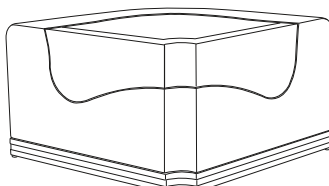

Swivel Lounge Chair
RI-9030

Armless Lounge
RI-9031

Ottoman
RU-9040

Corner Unit (shown with Seat Insert)
RI-9032, RI-9032S

Corner Unit (shown with Table Insert)
RI-9032, RI-9032T

Chaise Lounge
RI-9050

Example grouping:

Two Armless Lounges, Corner Unit with Seat Insert, Ottoman and Swivel Lounge Chair

GIATI

DESIGNS BY MARK SINGER

GIATI DESIGNS, INC.
Santa Barbara, California
Tel 805.684.8349 Fax 805.684.8359
www.giati.com