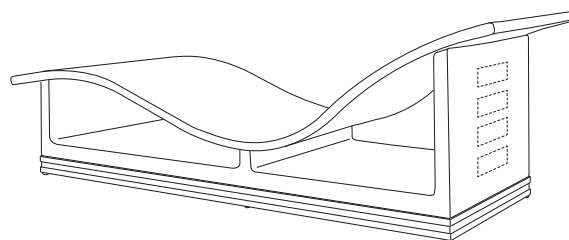

Swivel Lounge Chair
RI-9030

Armless Lounge
RI-9031

Ottoman
RU-9040

Corner Unit (shown with Seat Insert)
RI-9032, RI-9032S

Corner Unit (shown with Table Insert)
RI-9032, RI-9032T

Chaise Lounge
RI-9050

Example grouping:

Two Armless Lounges, Corner Unit with Seat Insert, Ottoman and Swivel Lounge Chair

GIATI

DESIGNS BY MARK SINGER

GIATI DESIGNS, INC.
Santa Barbara, California
Tel 805.684.8349 Fax 805.684.8359
www.giati.com