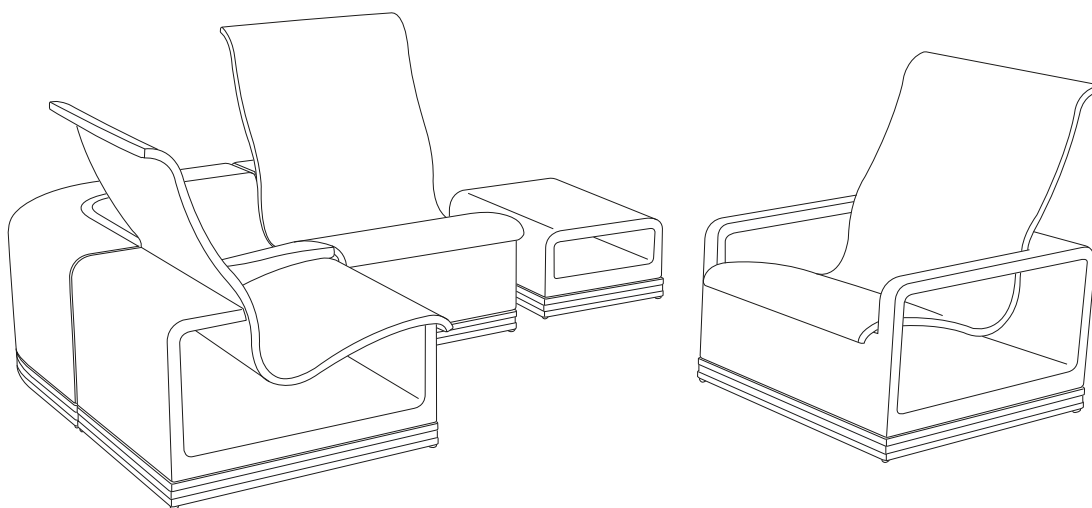

Swivel Lounge Chair
RI-9030

Armless Lounge
RI-9031

Ottoman
RU-9040

Corner Unit (shown with Seat Insert)
RI-9032, RI-9032S

Corner Unit (shown with Table Insert)
RI-9032, RI-9032T

Chaise Lounge
RI-9050

Example grouping:

Two Armless Lounges, Corner Unit with Seat Insert, Ottoman and Swivel Lounge Chair

GIATI

DESIGNS BY MARK SINGER

GIATI DESIGNS, INC.
Santa Barbara, California
Tel 805.684.8349 Fax 805.684.8359
www.giati.com