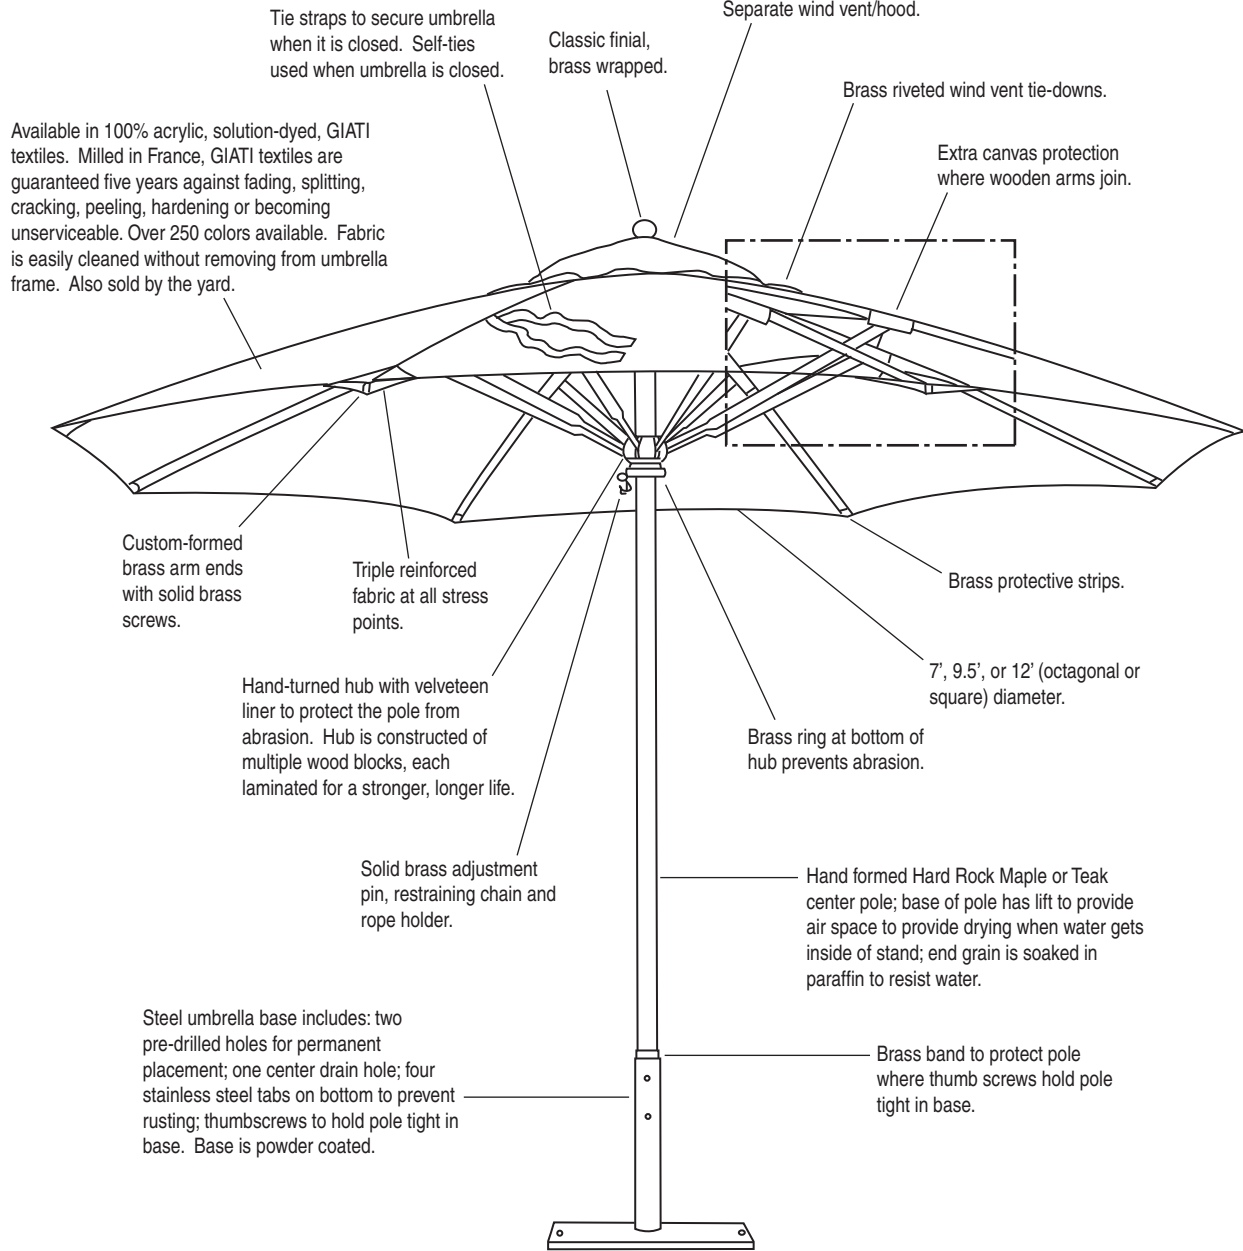

**ACS-12**  
12' Square Teak Apogee Umbrella  
(shown with double wind-vent and edge applique)  
Also available in 7' or 9' square

**GIATI**  
DESIGNS BY MARK SINGER

GIATI DESIGNS, INC.  
Santa Barbara, California  
Tel 805.684.8349 Fax 805.684.8359  
[www.giati.com](http://www.giati.com)

Hand-turned, multi-laminated wood hub moves flawlessly in concert with the arms. Optional hoisting system is made from solid brass and handsewn saddle leather.

GB-24R Rolling Umbrella Base

*Apogee*

GIATI Apogee Umbrellas resist the damage from rain, wind and harsh sunlight.