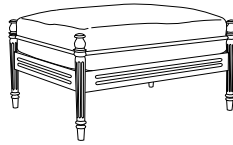

Finish: Bronzed Aluminum

Castillo

Side Table
CA-5070

Dining Chair
CA-5020

Lounge Chair
CA-5030

60" Round Dining Table
CA-5004
(other sizes available)

Ottoman
CA-5040

36" Square Dining Table
CA-5000
(other sizes available)