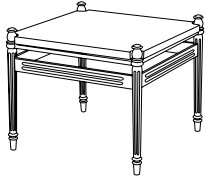

Finish: Bronzed Aluminum

Castillo

Side Table
CA-5070

Dining Chair
CA-5020

Lounge Chair
CA-5030

60" Round Dining Table
CA-5004
(other sizes available)

Ottoman
CA-5040

36" Square Dining Table
CA-5000
(other sizes available)