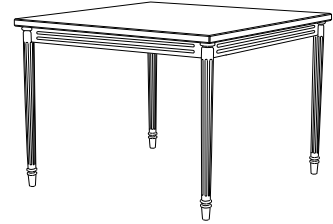

Finish: Bronzed Aluminum

Castillo

Side Table
CA-5070

Dining Chair
CA-5020

Lounge Chair
CA-5030

60" Round Dining Table
CA-5004
(other sizes available)

Ottoman
CA-5040

36" Square Dining Table
CA-5000
(other sizes available)

Sofa
CA-5035

Side Chair
CA-5021

Chaise Lounge
CA-5050 (Shown with optional headrest)

Coffee Table
CA-5060

GIATI

DESIGNS BY MARK SINGER

GIATI DESIGNS, INC.
614 Santa Barbara Street
Santa Barbara, CA 93101
Tel 805.965.6535 Fax 805.965.6535
www.giati.com