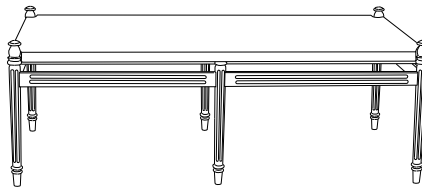

Coffee Table
CA-5060

GIATI

DESIGNS BY MARK SINGER

GIATI DESIGNS, INC.
614 Santa Barbara Street
Santa Barbara, CA 93101
Tel 805.965.6535 Fax 805.965.6535
www.giati.com

Finish: Bronzed Aluminum
Top: Bronze Glass, Clear Glass or Limestone