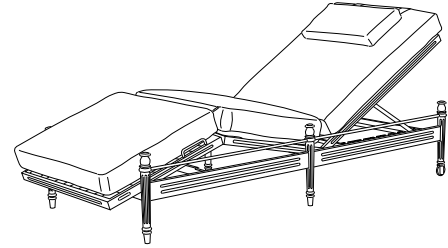

Chaise Lounge
CA-5050 (Shown with optional headrest)