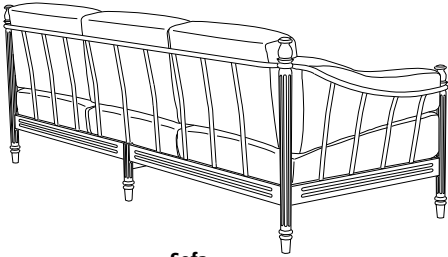

Finish: Bronzed Aluminum

Castillo

Side Table
CA-5070

Dining Chair
CA-5020

Lounge Chair
CA-5030

60" Round Dining Table
CA-5004
(other sizes available)

Ottoman
CA-5040

36" Square Dining Table
CA-5000
(other sizes available)