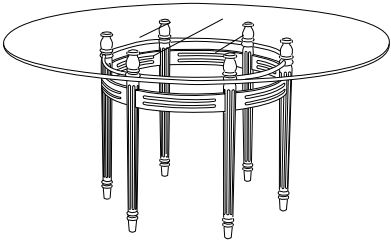

Finish: Bronzed Aluminum

Castillo

Side Table
CA-5070

Dining Chair
CA-5020

Lounge Chair
CA-5030

60" Round Dining Table
CA-5004
(other sizes available)

Ottoman
CA-5040

36" Square Dining Table
CA-5000
(other sizes available)

Sofa
CA-5035

Side Chair
CA-5021

Chaise Lounge
CA-5050 (Shown with optional headrest)

Coffee Table
CA-5060

GIATI

DESIGNS BY MARK SINGER

GIATI DESIGNS, INC.
614 Santa Barbara Street
Santa Barbara, CA 93101
Tel 805.965.6535 Fax 805.965.6535
www.giati.com