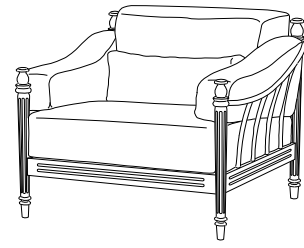

Finish: Bronzed Aluminum

Castillo

Side Table
CA-5070

Dining Chair
CA-5020

Lounge Chair
CA-5030

60" Round Dining Table
CA-5004
(other sizes available)

Ottoman
CA-5040

36" Square Dining Table
CA-5000
(other sizes available)

Sofa
CA-5035

Side Chair
CA-5021

Chaise Lounge
CA-5050 (Shown with optional headrest)

Coffee Table
CA-5060

GIATI

DESIGNS BY MARK SINGER

GIATI DESIGNS, INC.
614 Santa Barbara Street
Santa Barbara, CA 93101
Tel 805.965.6535 Fax 805.965.6535
www.giati.com