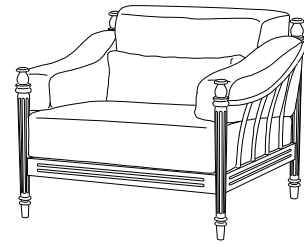

**CA-5030** back view

Finish: Bronzed Aluminum

# Castillo

**Side Table**  
CA-5070

**Dining Chair**  
CA-5020

**Lounge Chair**  
CA-5030

**60" Round Dining Table**  
CA-5004  
(other sizes available)

**Ottoman**  
CA-5040

**36" Square Dining Table**  
CA-5000  
(other sizes available)