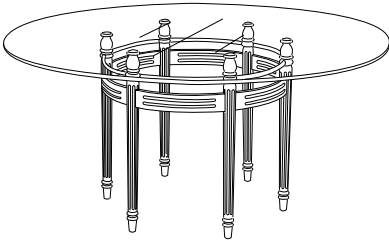

**CA-5030** back view

Finish: Bronzed Aluminum

# Castillo

**Side Table**  
CA-5070

**Dining Chair**  
CA-5020

**Lounge Chair**  
CA-5030

**60" Round Dining Table**  
CA-5004  
(other sizes available)

**Ottoman**  
CA-5040

**36" Square Dining Table**  
CA-5000  
(other sizes available)

**Sofa**  
CA-5035

**Side Chair**  
CA-5021

**Chaise Lounge**  
CA-5050 (Shown with optional headrest)

**Coffee Table**  
CA-5060