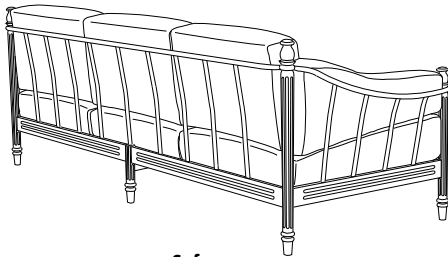

# Castillo

**Side Table**  
CA-5070

**Dining Chair**  
CA-5020

**Lounge Chair**  
CA-5030

**60" Round Dining Table**  
CA-5004  
(other sizes available)

**Ottoman**  
CA-5040

**36" Square Dining Table**  
CA-5000  
(other sizes available)

**Sofa**  
CA-5035

**Side Chair**  
CA-5021

**Chaise Lounge**  
CA-5050 (Shown with optional headrest)

**Coffee Table**  
CA-5060