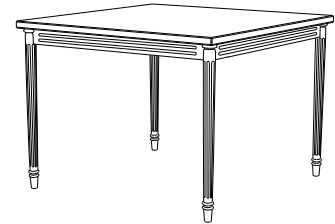

**CA-5030** back view

Finish: Bronzed Aluminum

# Castillo

**Side Table**  
CA-5070

**Dining Chair**  
CA-5020

**Lounge Chair**  
CA-5030

**60" Round Dining Table**  
CA-5004  
(other sizes available)

**Ottoman**  
CA-5040

**36" Square Dining Table**  
CA-5000  
(other sizes available)

**Sofa**  
CA-5035

**Side Chair**  
CA-5021

**Chaise Lounge**  
CA-5050 (Shown with optional headrest)

**Coffee Table**  
CA-5060