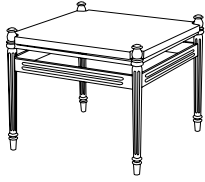

**CA-5030** back view

Finish: Bronzed Aluminum

# Castillo

**Side Table**  
CA-5070

**Dining Chair**  
CA-5020

**Lounge Chair**  
CA-5030

**60" Round Dining Table**  
CA-5004  
(other sizes available)

**Ottoman**  
CA-5040

**36" Square Dining Table**  
CA-5000  
(other sizes available)