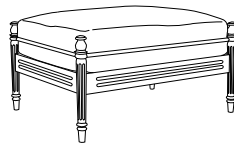

# Castillo

**Side Table**  
CA-5070

**Dining Chair**  
CA-5020

**Lounge Chair**  
CA-5030

**60" Round Dining Table**  
CA-5004  
(other sizes available)

**Ottoman**  
CA-5040

**36" Square Dining Table**  
CA-5000  
(other sizes available)

**Sofa**  
CA-5035

**Side Chair**  
CA-5021

**Chaise Lounge**  
CA-5050 (Shown with optional headrest)

**Coffee Table**  
CA-5060