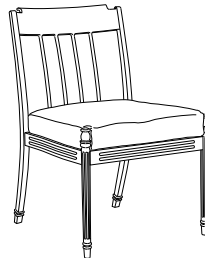

**CA-5030** back view

Finish: Bronzed Aluminum

# Castillo

**Side Table**  
CA-5070

**Dining Chair**  
CA-5020

**Lounge Chair**  
CA-5030

**60" Round Dining Table**  
CA-5004  
(other sizes available)

**Ottoman**  
CA-5040

**36" Square Dining Table**  
CA-5000  
(other sizes available)

**Sofa**  
CA-5035

**Side Chair**  
CA-5021

**Chaise Lounge**  
CA-5050 (Shown with optional headrest)

**Coffee Table**  
CA-5060