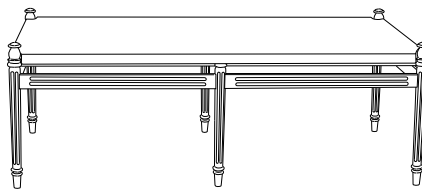

**CA-5030** back view

Finish: Bronzed Aluminum

# Castillo

**Side Table**  
CA-5070

**Dining Chair**  
CA-5020

**Lounge Chair**  
CA-5030

**60" Round Dining Table**  
CA-5004  
(other sizes available)

**Ottoman**  
CA-5040

**36" Square Dining Table**  
CA-5000  
(other sizes available)

**Sofa**  
CA-5035

**Side Chair**  
CA-5021

**Chaise Lounge**  
CA-5050 (Shown with optional headrest)

**Coffee Table**  
CA-5060