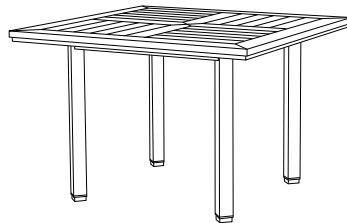

**GT-1002**  
**42" Square Dining Table**  
42"W x 42"D x 29"H

**GIATI**  
DESIGNS BY MARK SINGER

GIATI DESIGNS, INC.  
614 Santa Barbara Street  
Santa Barbara, CA 93101  
Tel 805.965.6535 Fax 805.965.6295  
[www.giati.com](http://www.giati.com)

# Paradiso Tables

**Square Side Table**  
GT-1070

**42" Square Dining Table**  
GT-1002

**Round Side Table**  
GT-1090

**48" Round Dining Table**  
GT-1012

**60" Round Dining Table**  
GT-1004

**72" Round Dining Table**  
GT-1003

**36" Round Bar Table**  
GT-1016

**36" Square Pedestal Table**  
GT-1015

**36" Square Bar Table**  
GT-1017

**94" Rectangular Dining Table**  
GT-1006