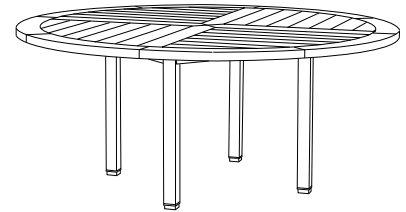

Available in casual finishes
for interior and exterior use
(from L to R): Driftwood Finish,
Natural Teak, or Protective
UV Inhibitor (Teak Oil)

Paradiso Tables

Square Side Table
GT-1070

42" Square Dining Table
GT-1002

Round Side Table
GT-1090

48" Round Dining Table
GT-1012

60" Round Dining Table
GT-1004

72" Round Dining Table
GT-1003

36" Round Bar Table
GT-1016

36" Square Pedestal Table
GT-1015

36" Square Bar Table
GT-1017