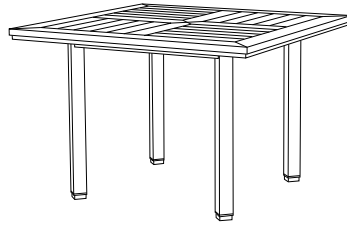

GT-1015
36" Square Pedestal Table
35.25"W x 35.25"D x 29"H

GIATI
DESIGNS BY MARK SINGER

GIATI DESIGNS, INC.
614 Santa Barbara Street
Santa Barbara, CA 93101
Tel 805.965.6535 Fax 805.965.6295
www.giati.com

Available in casual finishes
for interior and exterior use
(from L to R): Driftwood Finish,
Natural Teak, or Protective
UV Inhibitor (Teak Oil)

Paradiso Tables

Square Side Table
GT-1070

42" Square Dining Table
GT-1002

Round Side Table
GT-1090

48" Round Dining Table
GT-1012

60" Round Dining Table
GT-1004

72" Round Dining Table
GT-1003

36" Round Bar Table
GT-1016

36" Square Pedestal Table
GT-1015

36" Square Bar Table
GT-1017