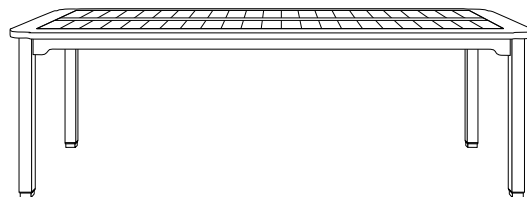

Round Side Table
GT-1090

48" Round Dining Table
GT-1012

60" Round Dining Table
GT-1004

72" Round Dining Table
GT-1003

36" Round Bar Table
GT-1016

36" Square Pedestal Table
GT-1015

36" Square Bar Table
GT-1017

94" Rectangular Dining Table
GT-1006

GIATI

DESIGNS BY MARK SINGER

GIATI DESIGNS, INC.
614 Santa Barbara Street
Santa Barbara, CA 93101
Tel 805.965.6535 Fax 805.965.6535
www.giati.com

Available in casual finishes
for interior and exterior use:
Natural Teak, Driftwood Finish,
Protective UV Inhibitor (Teak Oil)