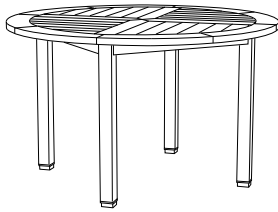

Available in casual finishes
for interior and exterior use
(from L to R): Driftwood Finish,
Natural Teak, or Protective
UV Inhibitor (Teak Oil)

Paradiso Tables

Square Side Table
GT-1070

42" Square Dining Table
GT-1002

Round Side Table
GT-1090

48" Round Dining Table
GT-1012

60" Round Dining Table
GT-1004

72" Round Dining Table
GT-1003

36" Round Bar Table
GT-1016

36" Square Pedestal Table
GT-1015

36" Square Bar Table
GT-1017