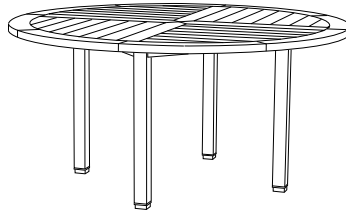

Available in casual finishes
for interior and exterior use
(from L to R): Driftwood Finish,
Natural Teak, or Protective
UV Inhibitor (Teak Oil)

Paradiso Tables

Square Side Table
GT-1070

42" Square Dining Table
GT-1002

Round Side Table
GT-1090

48" Round Dining Table
GT-1012

60" Round Dining Table
GT-1004

72" Round Dining Table
GT-1003

36" Round Bar Table
GT-1016

36" Square Pedestal Table
GT-1015

36" Square Bar Table
GT-1017