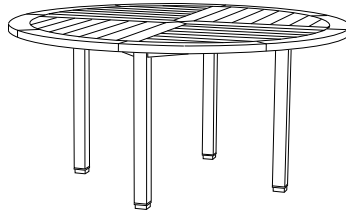

GT-1017
36" Square Bar Table
35"W x 35"D x 41"H

GIATI
DESIGNS BY MARK SINGER

GIATI DESIGNS, INC.
614 Santa Barbara Street
Santa Barbara, CA 93101
Tel 805.965.6535 Fax 805.965.6295
www.giati.com

Available in casual finishes
for interior and exterior use
(from L to R): Driftwood Finish,
Natural Teak, or Protective
UV Inhibitor (Teak Oil)

Paradiso Tables

Square Side Table
GT-1070

42" Square Dining Table
GT-1002

Round Side Table
GT-1090

48" Round Dining Table
GT-1012

60" Round Dining Table
GT-1004

72" Round Dining Table
GT-1003

36" Round Bar Table
GT-1016

36" Square Pedestal Table
GT-1015

36" Square Bar Table
GT-1017

94" Rectangular Dining Table
GT-1006

GIATI

DESIGNS BY MARK SINGER

GIATI DESIGNS, INC.
614 Santa Barbara Street
Santa Barbara, CA 93101
Tel 805.965.6535 Fax 805.965.6535
www.giati.com