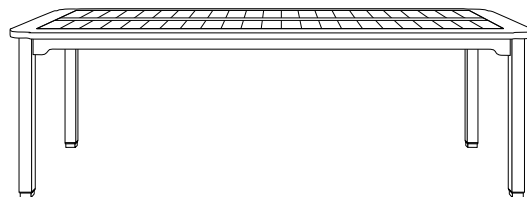

GT-1017
36" Square Bar Table
35"W x 35"D x 41"H

GIATI
DESIGNS BY MARK SINGER

GIATI DESIGNS, INC.
614 Santa Barbara Street
Santa Barbara, CA 93101
Tel 805.965.6535 Fax 805.965.6295
www.giati.com

Available in casual finishes
for interior and exterior use
(from L to R): Driftwood Finish,
Natural Teak, or Protective
UV Inhibitor (Teak Oil)

Paradiso Tables

Square Side Table
GT-1070

42" Square Dining Table
GT-1002

Round Side Table
GT-1090

48" Round Dining Table
GT-1012

60" Round Dining Table
GT-1004

72" Round Dining Table
GT-1003

36" Round Bar Table
GT-1016

36" Square Pedestal Table
GT-1015

36" Square Bar Table
GT-1017

94" Rectangular Dining Table
GT-1006

GIATI

DESIGNS BY MARK SINGER

GIATI DESIGNS, INC.
614 Santa Barbara Street
Santa Barbara, CA 93101
Tel 805.965.6535 Fax 805.965.6535
www.giati.com