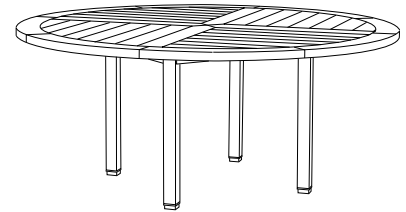

GT-1017
36" Square Bar Table
35"W x 35"D x 41"H

GIATI
DESIGNS BY MARK SINGER

GIATI DESIGNS, INC.
614 Santa Barbara Street
Santa Barbara, CA 93101
Tel 805.965.6535 Fax 805.965.6295
www.giati.com

Available in casual finishes
for interior and exterior use
(from L to R): Driftwood Finish,
Natural Teak, or Protective
UV Inhibitor (Teak Oil)

Paradiso Tables

Square Side Table
GT-1070

42" Square Dining Table
GT-1002

Round Side Table
GT-1090

48" Round Dining Table
GT-1012

60" Round Dining Table
GT-1004

72" Round Dining Table
GT-1003

36" Round Bar Table
GT-1016

36" Square Pedestal Table
GT-1015

36" Square Bar Table
GT-1017

94" Rectangular Dining Table
GT-1006

GIATI

DESIGNS BY MARK SINGER

GIATI DESIGNS, INC.
614 Santa Barbara Street
Santa Barbara, CA 93101
Tel 805.965.6535 Fax 805.965.6535
www.giati.com