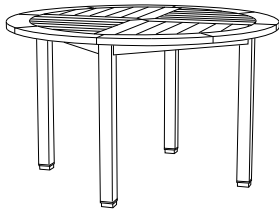

GT-1017
36" Square Bar Table
35"W x 35"D x 41"H

GIATI
DESIGNS BY MARK SINGER

GIATI DESIGNS, INC.
614 Santa Barbara Street
Santa Barbara, CA 93101
Tel 805.965.6535 Fax 805.965.6295
www.giati.com

Available in casual finishes
for interior and exterior use
(from L to R): Driftwood Finish,
Natural Teak, or Protective
UV Inhibitor (Teak Oil)

Paradiso Tables

Square Side Table
GT-1070

42" Square Dining Table
GT-1002

Round Side Table
GT-1090

48" Round Dining Table
GT-1012

60" Round Dining Table
GT-1004

72" Round Dining Table
GT-1003

36" Round Bar Table
GT-1016

36" Square Pedestal Table
GT-1015

36" Square Bar Table
GT-1017

94" Rectangular Dining Table
GT-1006

GIATI

DESIGNS BY MARK SINGER

GIATI DESIGNS, INC.
614 Santa Barbara Street
Santa Barbara, CA 93101
Tel 805.965.6535 Fax 805.965.6535
www.giati.com