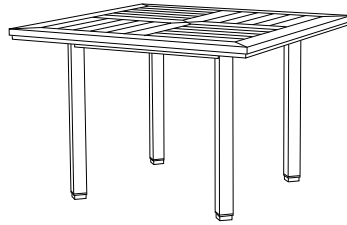

GT-1017
36" Square Bar Table
35"W x 35"D x 41"H

GIATI
DESIGNS BY MARK SINGER

GIATI DESIGNS, INC.
614 Santa Barbara Street
Santa Barbara, CA 93101
Tel 805.965.6535 Fax 805.965.6295
www.giati.com

Available in casual finishes
for interior and exterior use
(from L to R): Driftwood Finish,
Natural Teak, or Protective
UV Inhibitor (Teak Oil)

Paradiso Tables

Square Side Table
GT-1070

42" Square Dining Table
GT-1002

Round Side Table
GT-1090

48" Round Dining Table
GT-1012

60" Round Dining Table
GT-1004

72" Round Dining Table
GT-1003

36" Round Bar Table
GT-1016