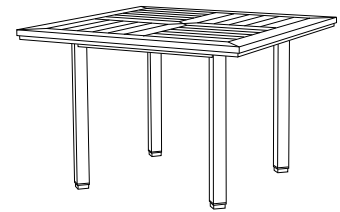

Ottoman
AL-5050

Dining Chair
MC-1005

36" Square Pedestal Table
GT-1015 (bar height also available)

60" Round Dining Table
GT-1004 (other sizes available)

36" Square Pedestal Table
GH-1 (bar height also available)

48" Round Dining Table
GT-1012 (other sizes available)

Round Side Table
GT-1090

42" Square Dining Table
GT-1002

Adjustable Chaise Lounge
MC-1010

Reclining Chaise Lounge
MC-1015 (shown with optional wheels and headrest)