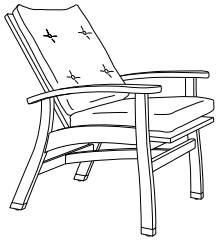

MC-1000
Maritimo Adjustable Dining Chair
27.25"W x 33.25"D x 35.25"H

GIATI
DESIGNS BY MARK SINGER

GIATI DESIGNS, INC.
614 Santa Barbara Street
Santa Barbara, CA 93101
Tel 805.965.6535 Fax 805.965.6295
www.giati.com

Roscoe Award Winner

MC-1000 back view

Available in casual finishes
for interior and exterior use:
Natural Teak, Driftwood Finish, or
Protective UV Inhibitor (Teak Oil)

Maritimo

Adjustable Dining Chair
MC-1000

Ottoman
AL-5050

Dining Chair
MC-1005

36" Square Pedestal Table
GT-1015 (bar height also available)

60" Round Dining Table
GT-1004 (other sizes available)

36" Square Pedestal Table
GH-1 (bar height also available)