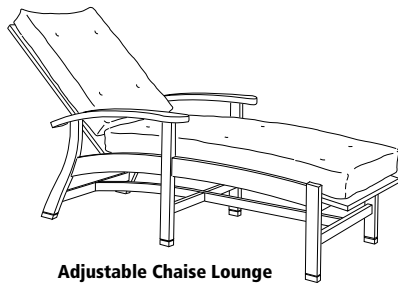

Roscoe Award Winner

MC-1000 back view

Available in casual finishes
for interior and exterior use:
Natural Teak, Driftwood Finish, or
Protective UV Inhibitor (Teak Oil)

Maritimo

Adjustable Dining Chair
MC-1000

Ottoman
AL-5050

Dining Chair
MC-1005

36" Square Pedestal Table
GT-1015 (bar height also available)

60" Round Dining Table
GT-1004 (other sizes available)

36" Square Pedestal Table
GH-1 (bar height also available)

48" Round Dining Table
GT-1012 (other sizes available)

Round Side Table
GT-1090

42" Square Dining Table
GT-1002

Adjustable Chaise Lounge
MC-1010

Reclining Chaise Lounge
MC-1015 (shown with optional wheels and headrest)