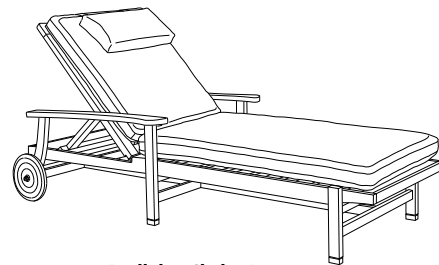

Ottoman
AL-5050

Dining Chair
MC-1005

36" Square Pedestal Table
GT-1015 (bar height also available)

60" Round Dining Table
GT-1004 (other sizes available)

36" Square Pedestal Table
GH-1 (bar height also available)

48" Round Dining Table
GT-1012 (other sizes available)

Round Side Table
GT-1090

42" Square Dining Table
GT-1002

Adjustable Chaise Lounge
MC-1010

Reclining Chaise Lounge
MC-1015 (shown with optional wheels and headrest)