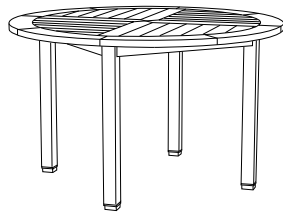

Roscoe Award Winner

MC-1000 back view

Available in casual finishes
for interior and exterior use:
Natural Teak, Driftwood Finish, or
Protective UV Inhibitor (Teak Oil)

Maritimo

Adjustable Dining Chair
MC-1000

Ottoman
AL-5050

Dining Chair
MC-1005

36" Square Pedestal Table
GT-1015 (bar height also available)

60" Round Dining Table
GT-1004 (other sizes available)

36" Square Pedestal Table
GH-1 (bar height also available)

48" Round Dining Table
GT-1012 (other sizes available)

Round Side Table
GT-1090

42" Square Dining Table
GT-1002

Adjustable Chaise Lounge
MC-1010

Reclining Chaise Lounge
MC-1015 (shown with optional wheels and headrest)