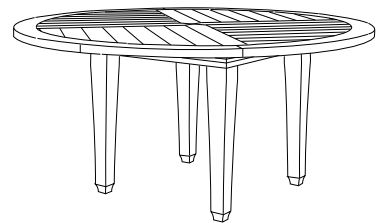

PL-6000L
Palazzio 40" Square Dining Table, Limestone Top

Base: 39"W x 39"D x 28.75"H

Stone Top: 40"W x 40"D x 1.25"H

GIATI

DESIGNS BY MARK SINGER

GIATI DESIGNS, INC.
614 Santa Barbara Street
Santa Barbara, CA 93101
Tel 805.965.6535 Fax 805.965.6295
www.giati.com

Available in casual finishes
for interior and exterior use
(from L to R): Driftwood Finish,
Natural Teak, or Protective
UV Inhibitor (Teak Oil)

Palazzo Tables

65" Square Dining Table
PL-6004L

40" Square Dining Table
PL-6000L

70" Square Dining Table
PL-6002

64" Round Dining Table
PL-6005L

50" Round Dining Table
PL-6010L

60" Round Dining Table
PL-6007

Side Table
PL-6070L

Coffee Table
PL-6055

Coffee Table
PL-6060L

Corner Table
PL-6065