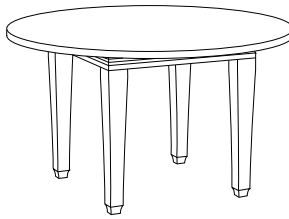

PL-6000L
Palazzio 40" Square Dining Table, Limestone Top

Base: 39"W x 39"D x 28.75"H

Stone Top: 40"W x 40"D x 1.25"H

GIATI

DESIGNS BY MARK SINGER

GIATI DESIGNS, INC.
614 Santa Barbara Street
Santa Barbara, CA 93101
Tel 805.965.6535 Fax 805.965.6295
www.giati.com

Available in casual finishes
for interior and exterior use
(from L to R): Driftwood Finish,
Natural Teak, or Protective
UV Inhibitor (Teak Oil)

Palazzo Tables

65" Square Dining Table
PL-6004L

40" Square Dining Table
PL-6000L

70" Square Dining Table
PL-6002

64" Round Dining Table
PL-6005L

50" Round Dining Table
PL-6010L

60" Round Dining Table
PL-6007

Side Table
PL-6070L

Coffee Table
PL-6055

Coffee Table
PL-6060L

Corner Table
PL-6065