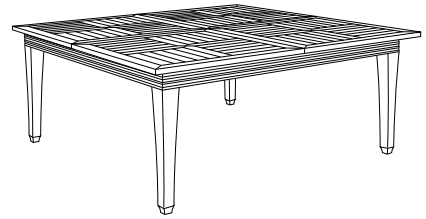

PL-6000L
Palazzio 40" Square Dining Table, Limestone Top

Base: 39"W x 39"D x 28.75"H

Stone Top: 40"W x 40"D x 1.25"H

GIATI

DESIGNS BY MARK SINGER

GIATI DESIGNS, INC.
614 Santa Barbara Street
Santa Barbara, CA 93101
Tel 805.965.6535 Fax 805.965.6295
www.giati.com

Available in casual finishes
for interior and exterior use
(from L to R): Driftwood Finish,
Natural Teak, or Protective
UV Inhibitor (Teak Oil)

Palazzo Tables

65" Square Dining Table
PL-6004L

40" Square Dining Table
PL-6000L

70" Square Dining Table
PL-6002

64" Round Dining Table
PL-6005L

50" Round Dining Table
PL-6010L

60" Round Dining Table
PL-6007

Side Table
PL-6070L

Coffee Table
PL-6055

Coffee Table
PL-6060L

Corner Table
PL-6065