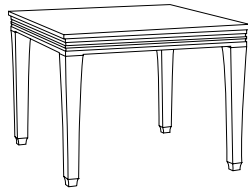

PL-6000L
Palazzio 40" Square Dining Table, Limestone Top

Base: 39"W x 39"D x 28.75"H

Stone Top: 40"W x 40"D x 1.25"H

GIATI

DESIGNS BY MARK SINGER

GIATI DESIGNS, INC.
614 Santa Barbara Street
Santa Barbara, CA 93101
Tel 805.965.6535 Fax 805.965.6295
www.giati.com

Available in casual finishes
for interior and exterior use
(from L to R): Driftwood Finish,
Natural Teak, or Protective
UV Inhibitor (Teak Oil)

Palazzo Tables

65" Square Dining Table
PL-6004L

40" Square Dining Table
PL-6000L

70" Square Dining Table
PL-6002

64" Round Dining Table
PL-6005L

50" Round Dining Table
PL-6010L

60" Round Dining Table
PL-6007

Side Table
PL-6070L

Coffee Table
PL-6055

Coffee Table
PL-6060L

Corner Table
PL-6065