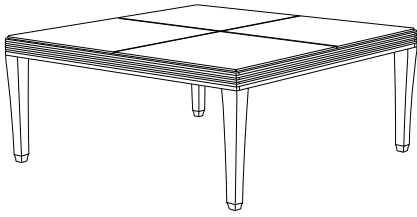

PL-6000L
Palazzio 40" Square Dining Table, Limestone Top

Base: 39"W x 39"D x 28.75"H

Stone Top: 40"W x 40"D x 1.25"H

GIATI

DESIGNS BY MARK SINGER

GIATI DESIGNS, INC.
614 Santa Barbara Street
Santa Barbara, CA 93101
Tel 805.965.6535 Fax 805.965.6295
www.giati.com

Available in casual finishes
for interior and exterior use
(from L to R): Driftwood Finish,
Natural Teak, or Protective
UV Inhibitor (Teak Oil)

Palazzo Tables

65" Square Dining Table
PL-6004L

40" Square Dining Table
PL-6000L

70" Square Dining Table
PL-6002

64" Round Dining Table
PL-6005L

50" Round Dining Table
PL-6010L

60" Round Dining Table
PL-6007

Side Table
PL-6070L

Coffee Table
PL-6055

Coffee Table
PL-6060L

Corner Table
PL-6065