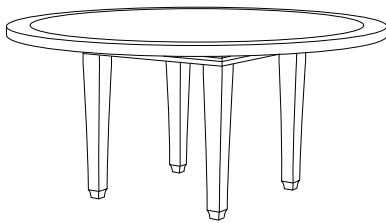

PL-6000L
Palazzio 40" Square Dining Table, Limestone Top

Base: 39"W x 39"D x 28.75"H

Stone Top: 40"W x 40"D x 1.25"H

GIATI

DESIGNS BY MARK SINGER

GIATI DESIGNS, INC.
614 Santa Barbara Street
Santa Barbara, CA 93101
Tel 805.965.6535 Fax 805.965.6295
www.giati.com

Available in casual finishes
for interior and exterior use
(from L to R): Driftwood Finish,
Natural Teak, or Protective
UV Inhibitor (Teak Oil)

Palazzo Tables

65" Square Dining Table
PL-6004L

40" Square Dining Table
PL-6000L

70" Square Dining Table
PL-6002

64" Round Dining Table
PL-6005L

50" Round Dining Table
PL-6010L

60" Round Dining Table
PL-6007

Side Table
PL-6070L

Coffee Table
PL-6055

Coffee Table
PL-6060L

Corner Table
PL-6065