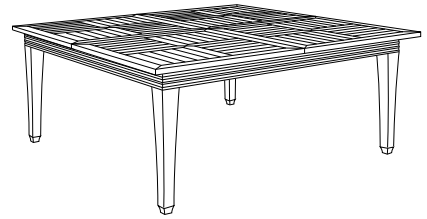

Available in casual finishes
for interior and exterior use
(from L to R): Driftwood Finish,
Natural Teak, or Protective
UV Inhibitor (Teak Oil)

Palazzo Tables

65" Square Dining Table
PL-6004L

40" Square Dining Table
PL-6000L

70" Square Dining Table
PL-6002

64" Round Dining Table
PL-6005L

50" Round Dining Table
PL-6010L

60" Round Dining Table
PL-6007

Side Table
PL-6070L

Coffee Table
PL-6055

Coffee Table
PL-6060L

Corner Table
PL-6065