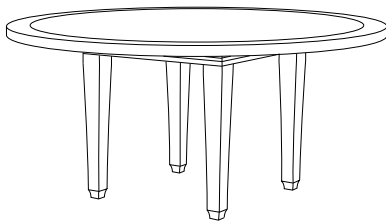

Available in casual finishes
for interior and exterior use
(from L to R): Driftwood Finish,
Natural Teak, or Protective
UV Inhibitor (Teak Oil)

Palazzo Tables

65" Square Dining Table
PL-6004L

40" Square Dining Table
PL-6000L

70" Square Dining Table
PL-6002

64" Round Dining Table
PL-6005L

50" Round Dining Table
PL-6010L

60" Round Dining Table
PL-6007

Side Table
PL-6070L

Coffee Table
PL-6055

Coffee Table
PL-6060L

Corner Table
PL-6065