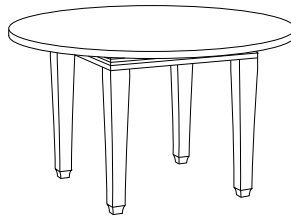

Available in casual finishes
for interior and exterior use
(from L to R): Driftwood Finish,
Natural Teak, or Protective
UV Inhibitor (Teak Oil)

Palazzo Tables

65" Square Dining Table
PL-6004L

40" Square Dining Table
PL-6000L

70" Square Dining Table
PL-6002

64" Round Dining Table
PL-6005L

50" Round Dining Table
PL-6010L

60" Round Dining Table
PL-6007

Side Table
PL-6070L

Coffee Table
PL-6055

Coffee Table
PL-6060L

Corner Table
PL-6065