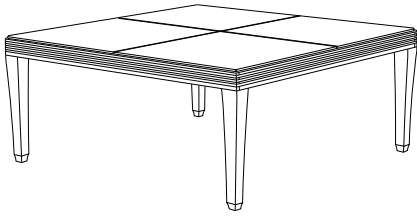

PL-6002
Palazzio 70" Square Dining Table
70.5"W x 70.5"D x 30.5"H

GIATI
DESIGNS BY MARK SINGER

GIATI DESIGNS, INC.
614 Santa Barbara Street
Santa Barbara, CA 93101
Tel 805.965.6535 Fax 805.965.6295
www.giati.com

Available in casual finishes
for interior and exterior use
(from L to R): Driftwood Finish,
Natural Teak, or Protective
UV Inhibitor (Teak Oil)

Palazzo Tables

65" Square Dining Table
PL-6004L

40" Square Dining Table
PL-6000L

70" Square Dining Table
PL-6002

64" Round Dining Table
PL-6005L

50" Round Dining Table
PL-6010L

60" Round Dining Table
PL-6007

Side Table
PL-6070L

Coffee Table
PL-6055

Coffee Table
PL-6060L

Corner Table
PL-6065