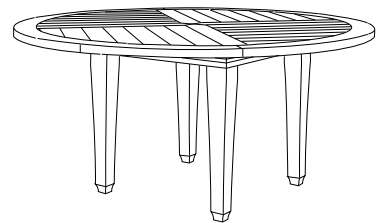

Available in casual finishes
for interior and exterior use
(from L to R): Driftwood Finish,
Natural Teak, or Protective
UV Inhibitor (Teak Oil)

Palazzo Tables

65" Square Dining Table
PL-6004L

40" Square Dining Table
PL-6000L

70" Square Dining Table
PL-6002

64" Round Dining Table
PL-6005L

50" Round Dining Table
PL-6010L

60" Round Dining Table
PL-6007

Side Table
PL-6070L

Coffee Table
PL-6055

Coffee Table
PL-6060L

Corner Table
PL-6065