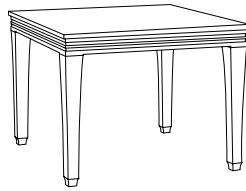

PL-6002
Palazzio 70" Square Dining Table
70.5"W x 70.5"D x 30.5"H

GIATI
DESIGNS BY MARK SINGER

GIATI DESIGNS, INC.
614 Santa Barbara Street
Santa Barbara, CA 93101
Tel 805.965.6535 Fax 805.965.6295
www.giati.com

Available in casual finishes
for interior and exterior use
(from L to R): Driftwood Finish,
Natural Teak, or Protective
UV Inhibitor (Teak Oil)

Palazzo Tables

65" Square Dining Table
PL-6004L

40" Square Dining Table
PL-6000L

70" Square Dining Table
PL-6002

64" Round Dining Table
PL-6005L

50" Round Dining Table
PL-6010L

60" Round Dining Table
PL-6007

Side Table
PL-6070L

Coffee Table
PL-6055

Coffee Table
PL-6060L

Corner Table
PL-6065