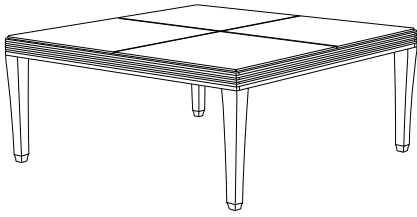

PL-6005L
Palazzo 64" Round Dining Table, Limestone Top

64" DIAMETER with 56" stone inset × 30.5"H

GIATI

DESIGNS BY MARK SINGER

GIATI DESIGNS, INC.
614 Santa Barbara Street
Santa Barbara, CA 93101
Tel 805.965.6535 Fax 805.965.6295
www.giati.com

Available in casual finishes
for interior and exterior use
(from L to R): Driftwood Finish,
Natural Teak, or Protective
UV Inhibitor (Teak Oil)

Palazzo Tables

65" Square Dining Table
PL-6004L

40" Square Dining Table
PL-6000L

70" Square Dining Table
PL-6002

64" Round Dining Table
PL-6005L

50" Round Dining Table
PL-6010L

60" Round Dining Table
PL-6007

Side Table
PL-6070L

Coffee Table
PL-6055

Coffee Table
PL-6060L

Corner Table
PL-6065