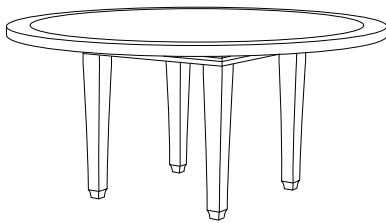

PL-6005L
Palazzo 64" Round Dining Table, Limestone Top

64" DIAMETER with 56" stone inset × 30.5"H

GIATI

DESIGNS BY MARK SINGER

GIATI DESIGNS, INC.
614 Santa Barbara Street
Santa Barbara, CA 93101
Tel 805.965.6535 Fax 805.965.6295
www.giati.com

Available in casual finishes
for interior and exterior use
(from L to R): Driftwood Finish,
Natural Teak, or Protective
UV Inhibitor (Teak Oil)

Palazzo Tables

65" Square Dining Table
PL-6004L

40" Square Dining Table
PL-6000L

70" Square Dining Table
PL-6002

64" Round Dining Table
PL-6005L

50" Round Dining Table
PL-6010L

60" Round Dining Table
PL-6007

Side Table
PL-6070L

Coffee Table
PL-6055

Coffee Table
PL-6060L

Corner Table
PL-6065