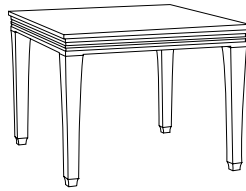

PL-6005L
Palazzo 64" Round Dining Table, Limestone Top

64" DIAMETER with 56" stone inset × 30.5"H

GIATI

DESIGNS BY MARK SINGER

GIATI DESIGNS, INC.
614 Santa Barbara Street
Santa Barbara, CA 93101
Tel 805.965.6535 Fax 805.965.6295
www.giati.com

Available in casual finishes
for interior and exterior use
(from L to R): Driftwood Finish,
Natural Teak, or Protective
UV Inhibitor (Teak Oil)

Palazzo Tables

65" Square Dining Table
PL-6004L

40" Square Dining Table
PL-6000L

70" Square Dining Table
PL-6002

64" Round Dining Table
PL-6005L

50" Round Dining Table
PL-6010L

60" Round Dining Table
PL-6007

Side Table
PL-6070L

Coffee Table
PL-6055

Coffee Table
PL-6060L

Corner Table
PL-6065