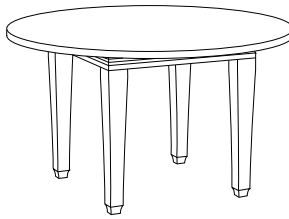

PL-6005L
Palazzo 64" Round Dining Table, Limestone Top

64" DIAMETER with 56" stone inset × 30.5"H

GIATI

DESIGNS BY MARK SINGER

GIATI DESIGNS, INC.
614 Santa Barbara Street
Santa Barbara, CA 93101
Tel 805.965.6535 Fax 805.965.6295
www.giati.com

Available in casual finishes
for interior and exterior use
(from L to R): Driftwood Finish,
Natural Teak, or Protective
UV Inhibitor (Teak Oil)

Palazzo Tables

65" Square Dining Table
PL-6004L

40" Square Dining Table
PL-6000L

70" Square Dining Table
PL-6002

64" Round Dining Table
PL-6005L

50" Round Dining Table
PL-6010L

60" Round Dining Table
PL-6007

Side Table
PL-6070L

Coffee Table
PL-6055

Coffee Table
PL-6060L

Corner Table
PL-6065