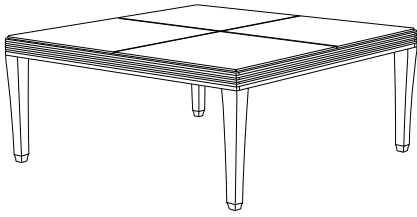

PL-6007
Palazzio 60" Round Dining Table

60" DIAMETER x 30" H
Umbrella Hole Available

GIATI

DESIGNS BY MARK SINGER

GIATI DESIGNS, INC.
614 Santa Barbara Street
Santa Barbara, CA 93101
Tel 805.965.6535 Fax 805.965.6295
www.giati.com

Available in casual finishes
for interior and exterior use
(from L to R): Driftwood Finish,
Natural Teak, or Protective
UV Inhibitor (Teak Oil)

Palazzo Tables

65" Square Dining Table
PL-6004L

40" Square Dining Table
PL-6000L

70" Square Dining Table
PL-6002

64" Round Dining Table
PL-6005L

50" Round Dining Table
PL-6010L

60" Round Dining Table
PL-6007

Side Table
PL-6070L

Coffee Table
PL-6055

Coffee Table
PL-6060L

Corner Table
PL-6065