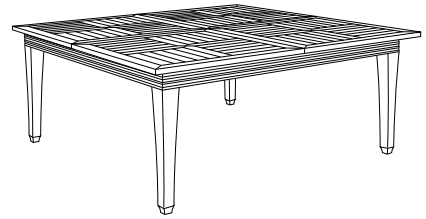

Available in casual finishes
for interior and exterior use
(from L to R): Driftwood Finish,
Natural Teak, or Protective
UV Inhibitor (Teak Oil)

Palazzo Tables

65" Square Dining Table
PL-6004L

40" Square Dining Table
PL-6000L

70" Square Dining Table
PL-6002

64" Round Dining Table
PL-6005L

50" Round Dining Table
PL-6010L

60" Round Dining Table
PL-6007

Side Table
PL-6070L

Coffee Table
PL-6055

Coffee Table
PL-6060L

Corner Table
PL-6065