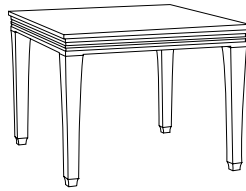

PL-6007
Palazzio 60" Round Dining Table

60" DIAMETER x 30" H
Umbrella Hole Available

GIATI

DESIGNS BY MARK SINGER

GIATI DESIGNS, INC.
614 Santa Barbara Street
Santa Barbara, CA 93101
Tel 805.965.6535 Fax 805.965.6295
www.giati.com

Available in casual finishes
for interior and exterior use
(from L to R): Driftwood Finish,
Natural Teak, or Protective
UV Inhibitor (Teak Oil)

Palazzo Tables

65" Square Dining Table
PL-6004L

40" Square Dining Table
PL-6000L

70" Square Dining Table
PL-6002

64" Round Dining Table
PL-6005L

50" Round Dining Table
PL-6010L

60" Round Dining Table
PL-6007

Side Table
PL-6070L

Coffee Table
PL-6055

Coffee Table
PL-6060L

Corner Table
PL-6065