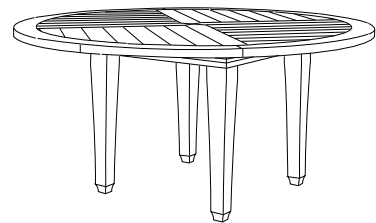

PL-6060L
Palazzio Coffee Table, Limestone Top

Base: 29"W x 29"D x 13.75"H
Stone Top: 30"W x 30"D x 1.25"H

GIATI
DESIGNS BY MARK SINGER

GIATI DESIGNS, INC.
614 Santa Barbara Street
Santa Barbara, CA 93101
Tel 805.965.6535 Fax 805.965.6295
www.giati.com

Available in casual finishes
for interior and exterior use
(from L to R): Driftwood Finish,
Natural Teak, or Protective
UV Inhibitor (Teak Oil)

Palazzo Tables

65" Square Dining Table
PL-6004L

40" Square Dining Table
PL-6000L

70" Square Dining Table
PL-6002

64" Round Dining Table
PL-6005L

50" Round Dining Table
PL-6010L

60" Round Dining Table
PL-6007

Side Table
PL-6070L

Coffee Table
PL-6055

Coffee Table
PL-6060L

Corner Table
PL-6065