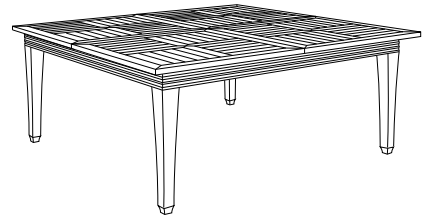

PL-6060L
Palazzio Coffee Table, Limestone Top

Base: 29"W x 29"D x 13.75"H
Stone Top: 30"W x 30"D x 1.25"H

GIATI
DESIGNS BY MARK SINGER

GIATI DESIGNS, INC.
614 Santa Barbara Street
Santa Barbara, CA 93101
Tel 805.965.6535 Fax 805.965.6295
www.giati.com

Available in casual finishes
for interior and exterior use
(from L to R): Driftwood Finish,
Natural Teak, or Protective
UV Inhibitor (Teak Oil)

Palazzo Tables

65" Square Dining Table
PL-6004L

40" Square Dining Table
PL-6000L

70" Square Dining Table
PL-6002

64" Round Dining Table
PL-6005L

50" Round Dining Table
PL-6010L

60" Round Dining Table
PL-6007

Side Table
PL-6070L

Coffee Table
PL-6055

Coffee Table
PL-6060L

Corner Table
PL-6065