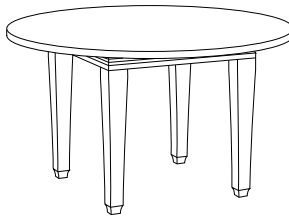

PL-6060L
Palazzio Coffee Table, Limestone Top

Base: 29"W x 29"D x 13.75"H
Stone Top: 30"W x 30"D x 1.25"H

GIATI
DESIGNS BY MARK SINGER

GIATI DESIGNS, INC.
614 Santa Barbara Street
Santa Barbara, CA 93101
Tel 805.965.6535 Fax 805.965.6295
www.giati.com

Available in casual finishes
for interior and exterior use
(from L to R): Driftwood Finish,
Natural Teak, or Protective
UV Inhibitor (Teak Oil)

Palazzo Tables

65" Square Dining Table
PL-6004L

40" Square Dining Table
PL-6000L

70" Square Dining Table
PL-6002

64" Round Dining Table
PL-6005L

50" Round Dining Table
PL-6010L

60" Round Dining Table
PL-6007

Side Table
PL-6070L

Coffee Table
PL-6055

Coffee Table
PL-6060L

Corner Table
PL-6065