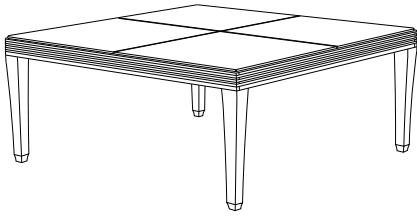

PL-6060L
Palazzio Coffee Table, Limestone Top

Base: 29"W x 29"D x 13.75"H
Stone Top: 30"W x 30"D x 1.25"H

GIATI
DESIGNS BY MARK SINGER

GIATI DESIGNS, INC.
614 Santa Barbara Street
Santa Barbara, CA 93101
Tel 805.965.6535 Fax 805.965.6295
www.giati.com

Available in casual finishes
for interior and exterior use
(from L to R): Driftwood Finish,
Natural Teak, or Protective
UV Inhibitor (Teak Oil)

Palazzo Tables

65" Square Dining Table
PL-6004L

40" Square Dining Table
PL-6000L

70" Square Dining Table
PL-6002

64" Round Dining Table
PL-6005L

50" Round Dining Table
PL-6010L

60" Round Dining Table
PL-6007

Side Table
PL-6070L

Coffee Table
PL-6055

Coffee Table
PL-6060L

Corner Table
PL-6065