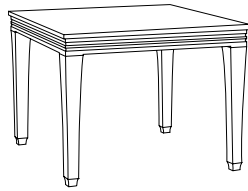

PL-6060L
Palazzio Coffee Table, Limestone Top

Base: 29"W x 29"D x 13.75"H
Stone Top: 30"W x 30"D x 1.25"H

GIATI
DESIGNS BY MARK SINGER

GIATI DESIGNS, INC.
614 Santa Barbara Street
Santa Barbara, CA 93101
Tel 805.965.6535 Fax 805.965.6295
www.giati.com

Available in casual finishes
for interior and exterior use
(from L to R): Driftwood Finish,
Natural Teak, or Protective
UV Inhibitor (Teak Oil)

Palazzo Tables

65" Square Dining Table
PL-6004L

40" Square Dining Table
PL-6000L

70" Square Dining Table
PL-6002

64" Round Dining Table
PL-6005L

50" Round Dining Table
PL-6010L

60" Round Dining Table
PL-6007

Side Table
PL-6070L

Coffee Table
PL-6055

Coffee Table
PL-6060L

Corner Table
PL-6065