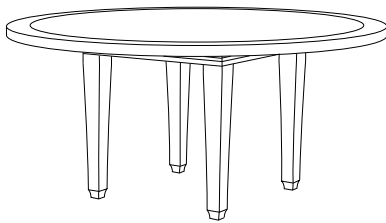

PL-6060L
Palazzio Coffee Table, Limestone Top

Base: 29"W x 29"D x 13.75"H
Stone Top: 30"W x 30"D x 1.25"H

GIATI
DESIGNS BY MARK SINGER

GIATI DESIGNS, INC.
614 Santa Barbara Street
Santa Barbara, CA 93101
Tel 805.965.6535 Fax 805.965.6295
www.giati.com

Available in casual finishes
for interior and exterior use
(from L to R): Driftwood Finish,
Natural Teak, or Protective
UV Inhibitor (Teak Oil)

Palazzo Tables

65" Square Dining Table
PL-6004L

40" Square Dining Table
PL-6000L

70" Square Dining Table
PL-6002

64" Round Dining Table
PL-6005L

50" Round Dining Table
PL-6010L

60" Round Dining Table
PL-6007

Side Table
PL-6070L

Coffee Table
PL-6055

Coffee Table
PL-6060L

Corner Table
PL-6065