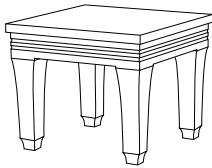

PL-6060L
Palazzio Coffee Table, Limestone Top

Base: 29"W x 29"D x 13.75"H
Stone Top: 30"W x 30"D x 1.25"H

GIATI
DESIGNS BY MARK SINGER

GIATI DESIGNS, INC.
614 Santa Barbara Street
Santa Barbara, CA 93101
Tel 805.965.6535 Fax 805.965.6295
www.giati.com

70" Square Dining Table
PL-6002

64" Round Dining Table
PL-6005L

50" Round Dining Table
PL-6010L

60" Round Dining Table
PL-6007

Side Table
PL-6070L

Coffee Table
PL-6055

Coffee Table
PL-6060L

Corner Table
PL-6065